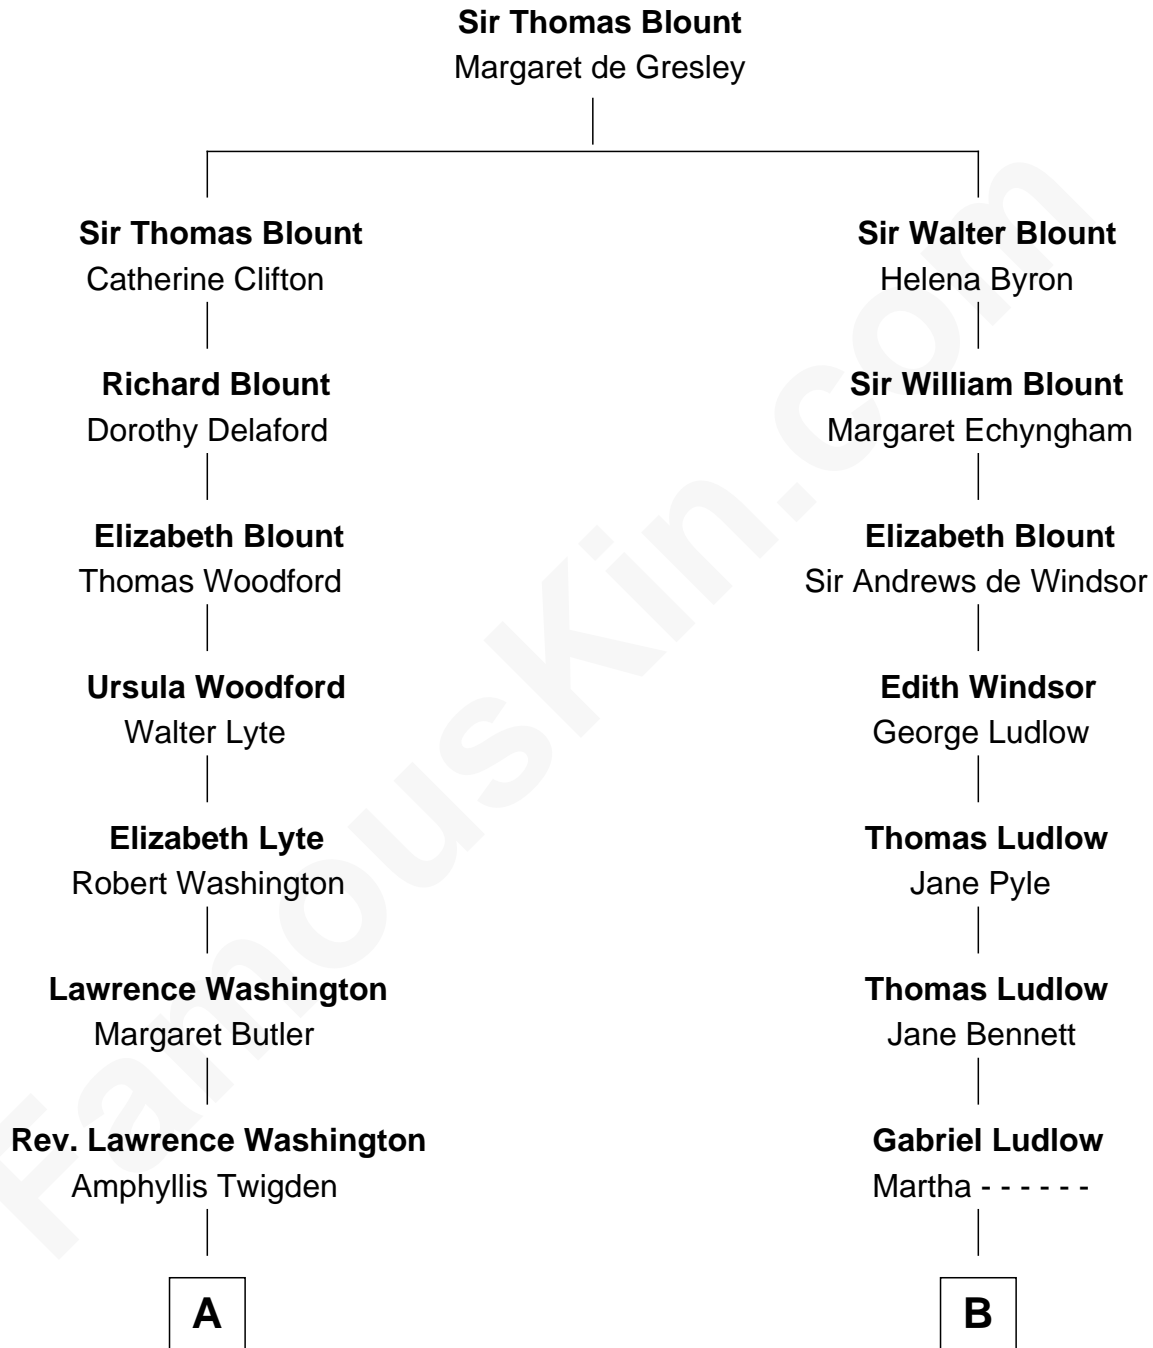

**FamousKin.com**  
**Relationship Chart of**  
**George Washington**  
*1st U.S. President*

10th cousin 4 times removed of

**Eleanor Roosevelt**  
*First Lady of President Franklin D. Roosevelt*

**A**

**John Washington**

Anne Pope

**Lawrence Washington**

Mildred Warner

**Augustine Washington**

Mary Ball

**George Washington**

*1st U.S. President*

**B**

**Dr. Edward Hunter Ludlow**

Elizabeth Livingston

**Mary Livingston Ludlow**

Valentine Gill Hall

**Anna Rebecca Hall**

Elliott Roosevelt

**Eleanor Roosevelt**

*First Lady of Franklin Roosevelt*