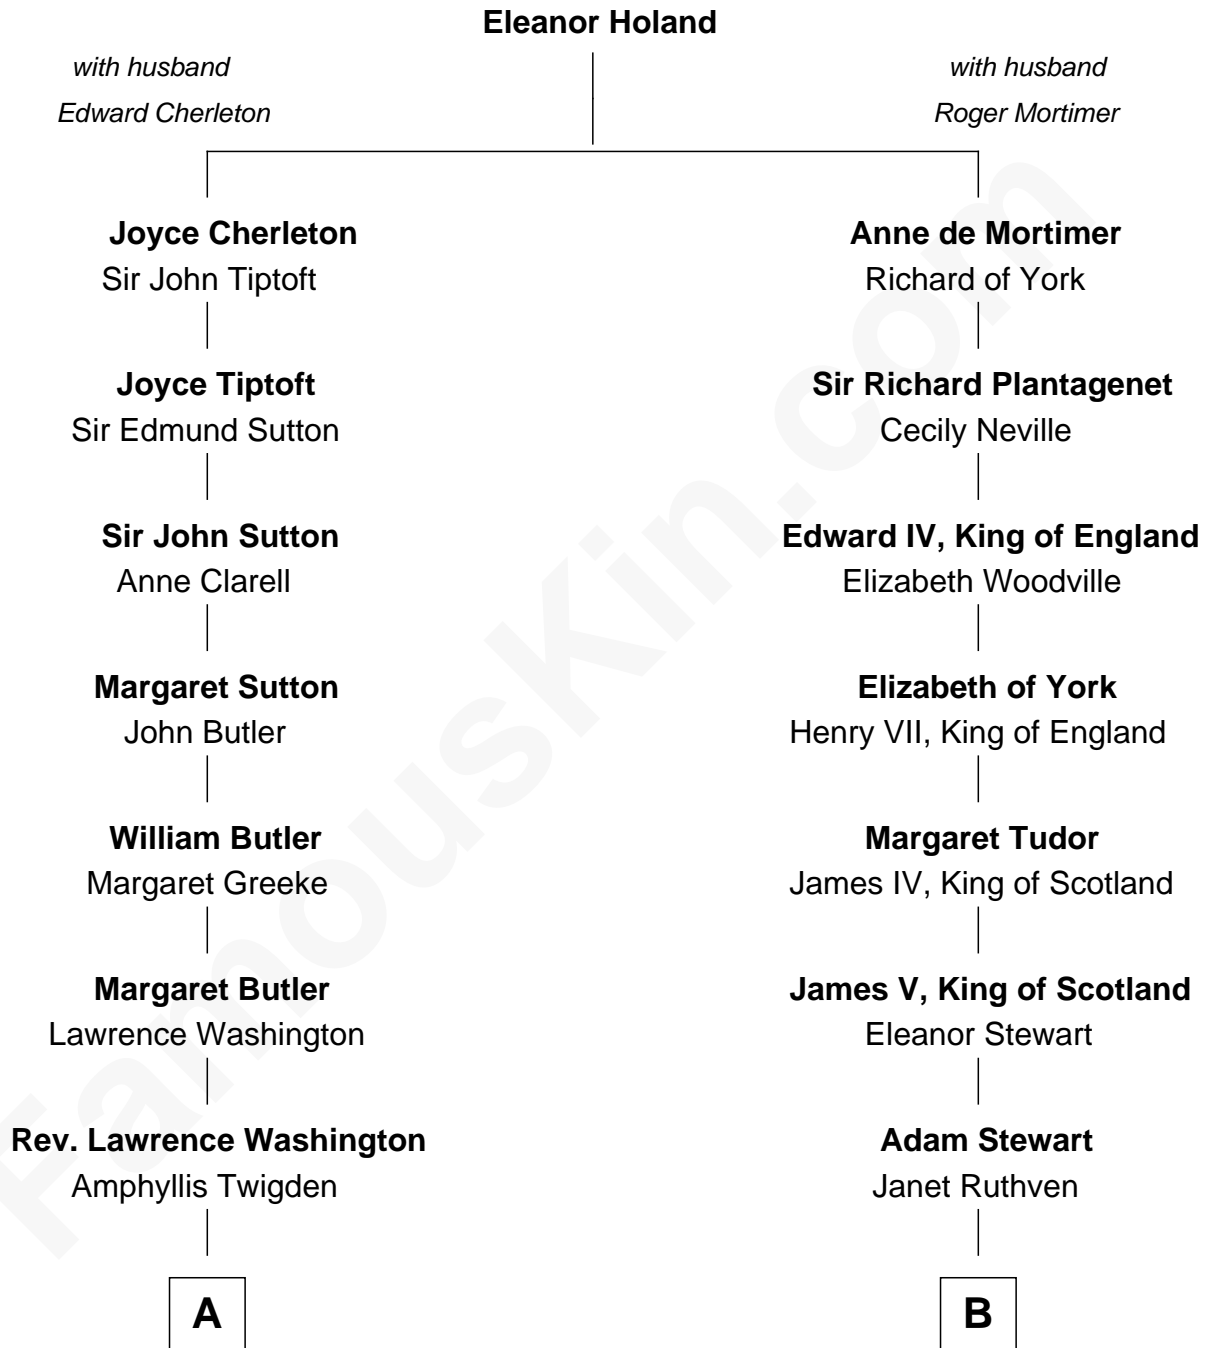

## Relationship Chart of

### George Washington

1st U.S. President

10th cousin 8 times removed of

### Eleanor Roosevelt

First Lady of President Franklin D. Roosevelt

**C**

**Anna Rebecca Hall**  
Elliott Roosevelt

**Eleanor Roosevelt**  
*First Lady of Franklin Roosevelt*

FamousKin.com