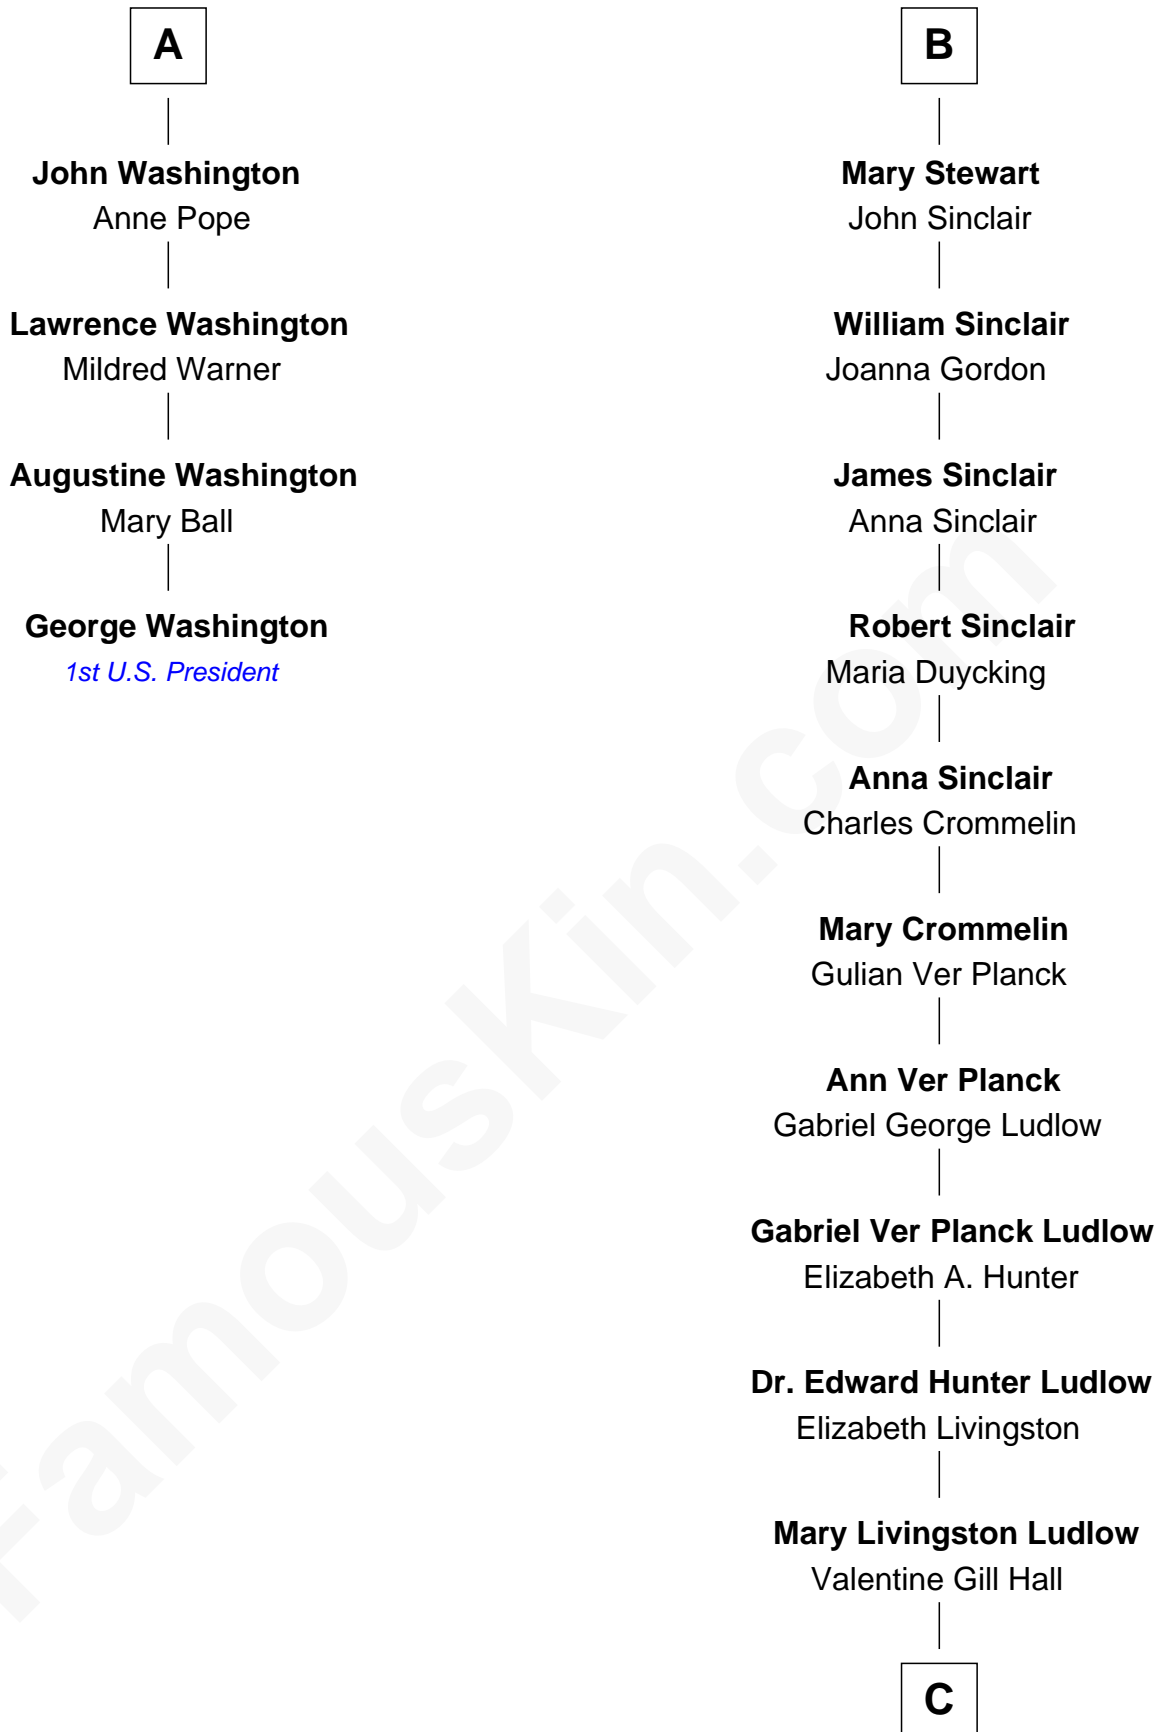

## Relationship Chart of

### George Washington

1st U.S. President

10th cousin 8 times removed of

### Eleanor Roosevelt

First Lady of President Franklin D. Roosevelt

**C**

**Anna Rebecca Hall**  
Elliott Roosevelt

**Eleanor Roosevelt**  
*First Lady of Franklin Roosevelt*

FamousKin.com