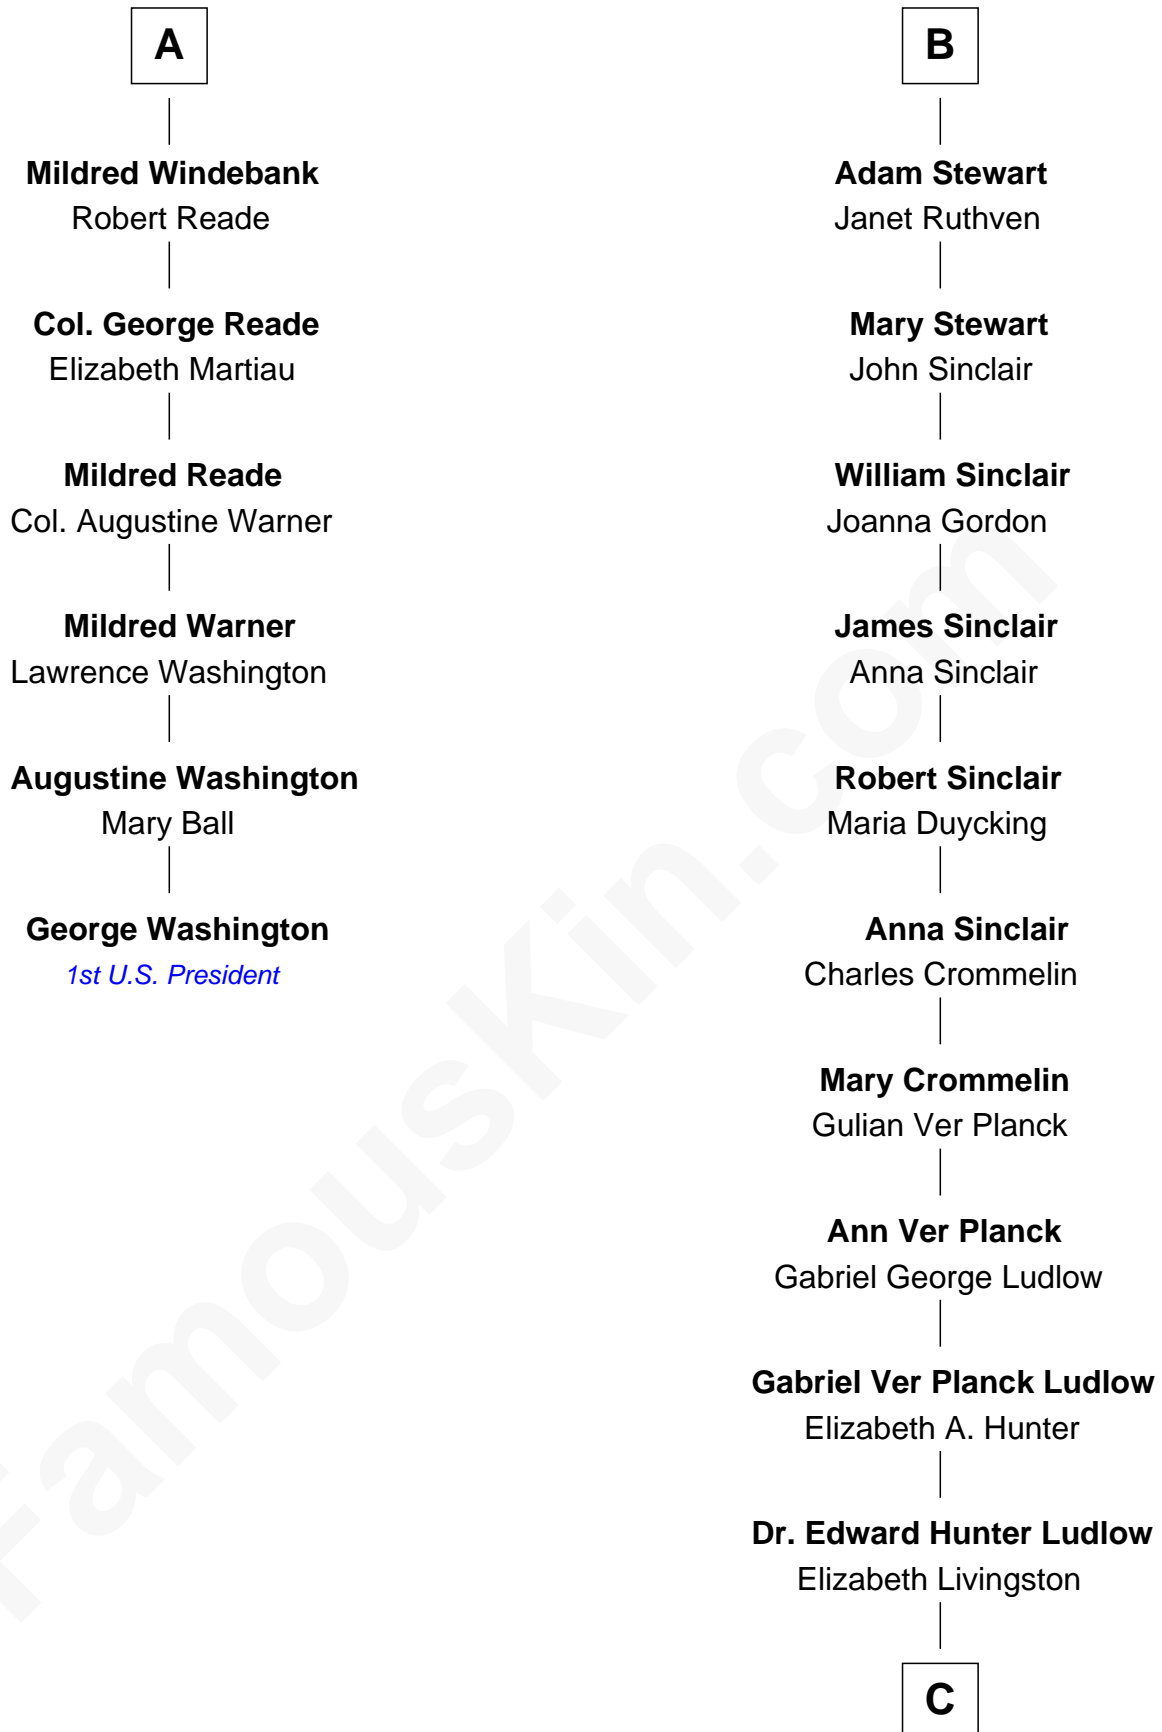

FamousKin.com
Relationship Chart of
George Washington
1st U.S. President

12th cousin 7 times removed of

Eleanor Roosevelt
First Lady of President Franklin D. Roosevelt

C

|
Mary Livingston Ludlow

Valentine Gill Hall

|
Anna Rebecca Hall

Elliott Roosevelt

|
Eleanor Roosevelt

First Lady of Franklin Roosevelt

FamousKin.com