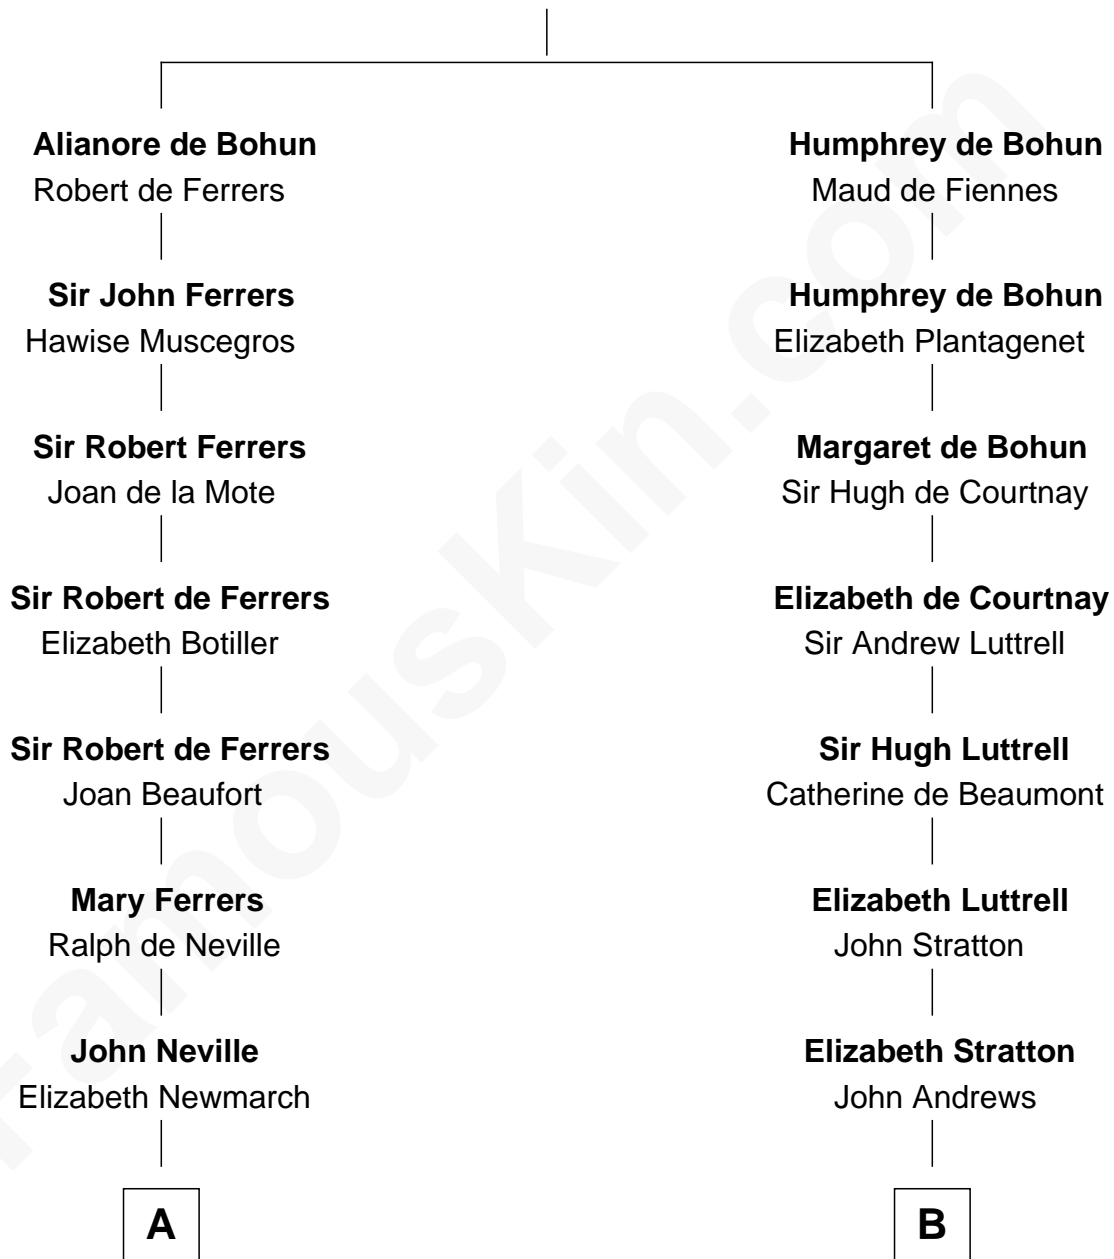

FamousKin.com
Relationship Chart of
George Washington
1st U.S. President

17th cousin 3 times removed of

Eleanor Roosevelt
First Lady of President Franklin D. Roosevelt

Sir Humphrey de Bohun
 Eleanor de Braiose

C

Dr. Edward Hunter Ludlow

Elizabeth Livingston

Mary Livingston Ludlow

Valentine Gill Hall

Anna Rebecca Hall

Elliott Roosevelt

Eleanor Roosevelt

First Lady of Franklin Roosevelt

FamousKin.com