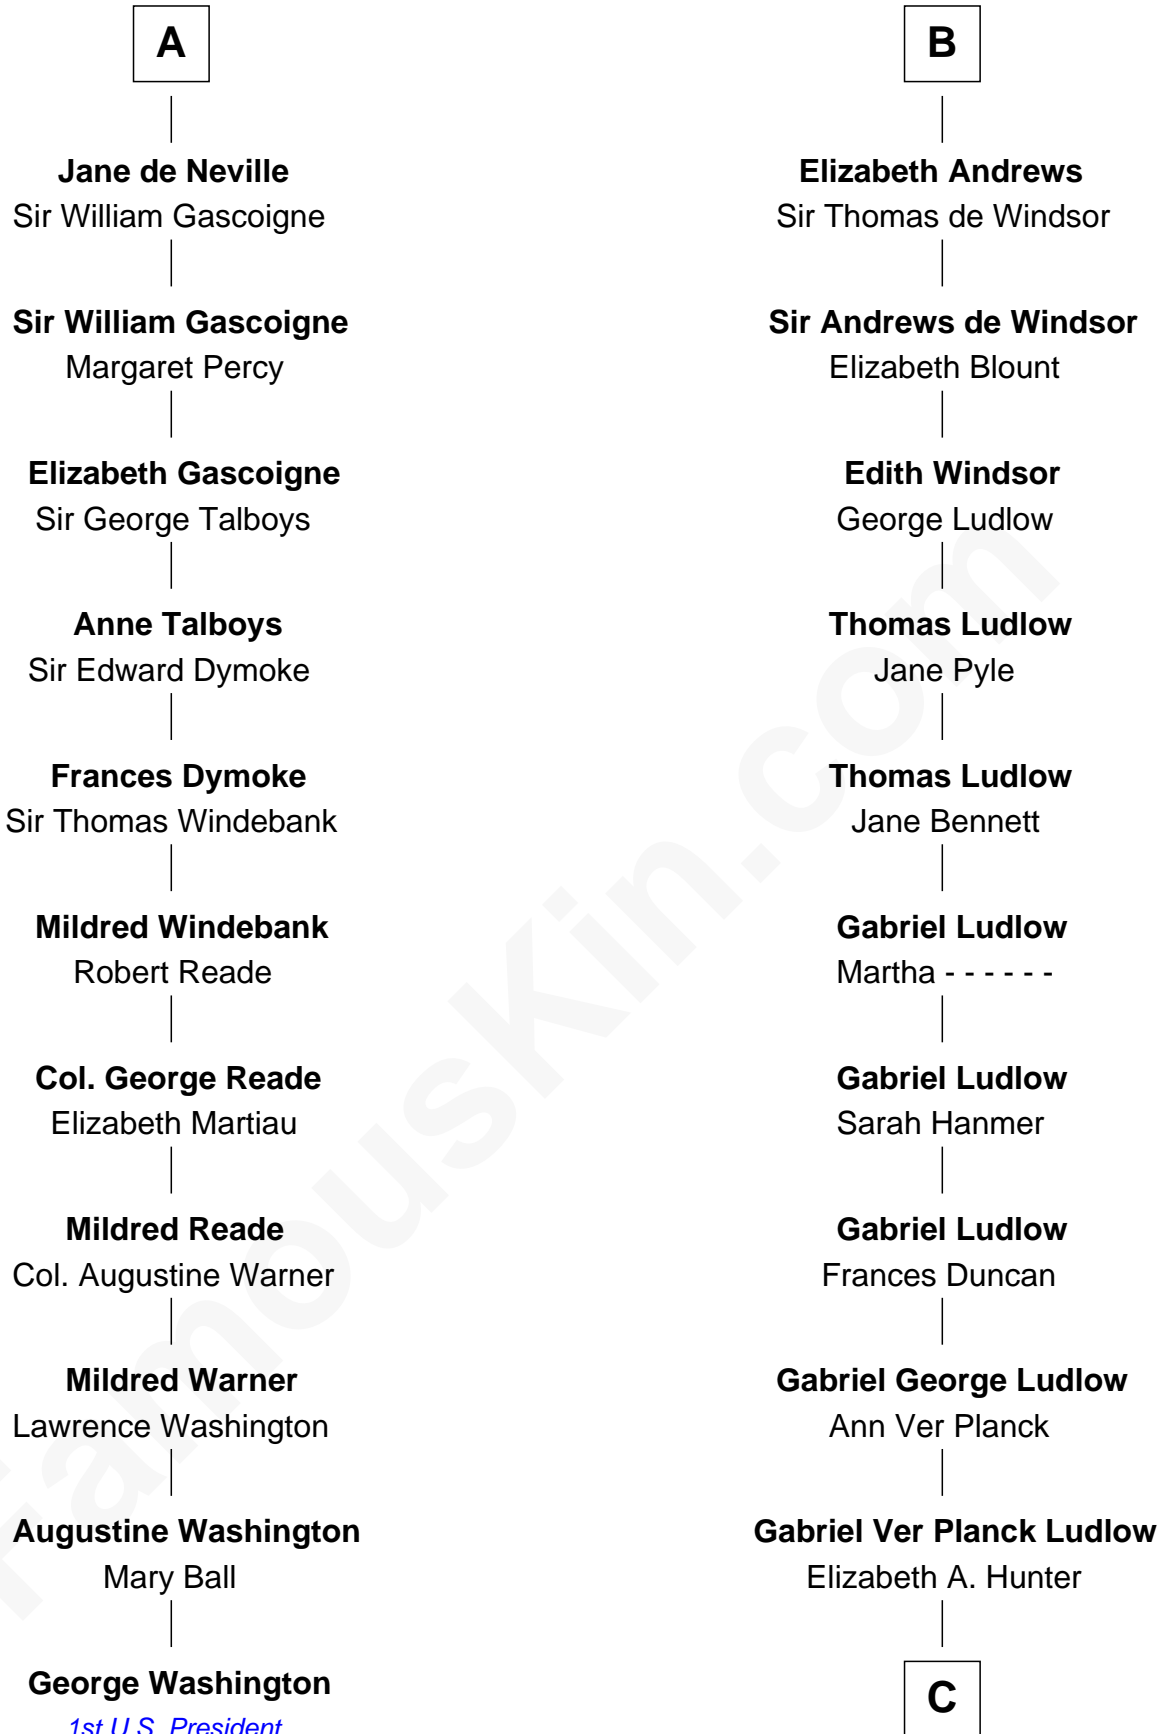

FamousKin.com
Relationship Chart of
George Washington
1st U.S. President

17th cousin 3 times removed of

Eleanor Roosevelt
First Lady of President Franklin D. Roosevelt

Sir Humphrey de Bohun
 Eleanor de Braiose

C

Dr. Edward Hunter Ludlow

Elizabeth Livingston

Mary Livingston Ludlow

Valentine Gill Hall

Anna Rebecca Hall

Elliott Roosevelt

Eleanor Roosevelt

First Lady of Franklin Roosevelt

FamousKin.com