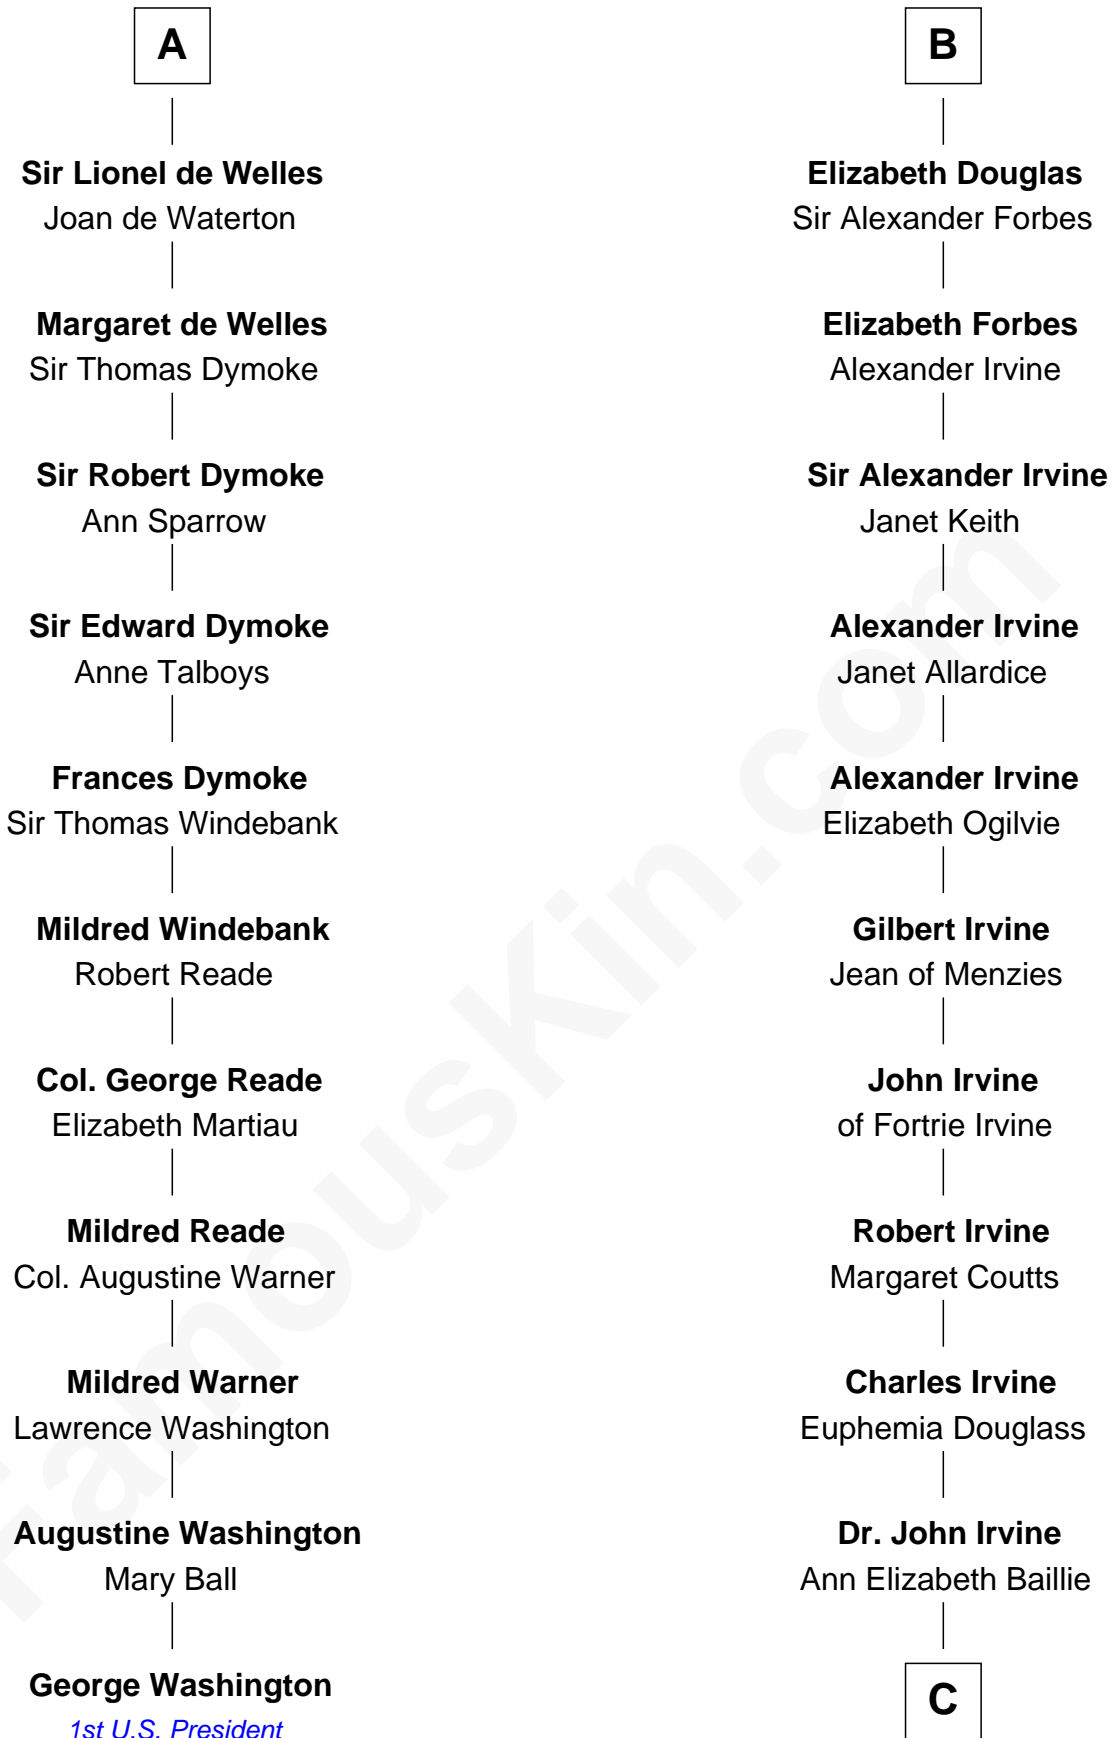

FamousKin.com
Relationship Chart of
George Washington
1st U.S. President

17th cousin 3 times removed of
Theodore Roosevelt
26th U.S. President

C

Anne Irvine

James Bulloch

James Stephens Bulloch

Martha Stewart

Martha Bulloch

Theodore Roosevelt

Theodore Roosevelt

26th U.S. President

FamousKin.com