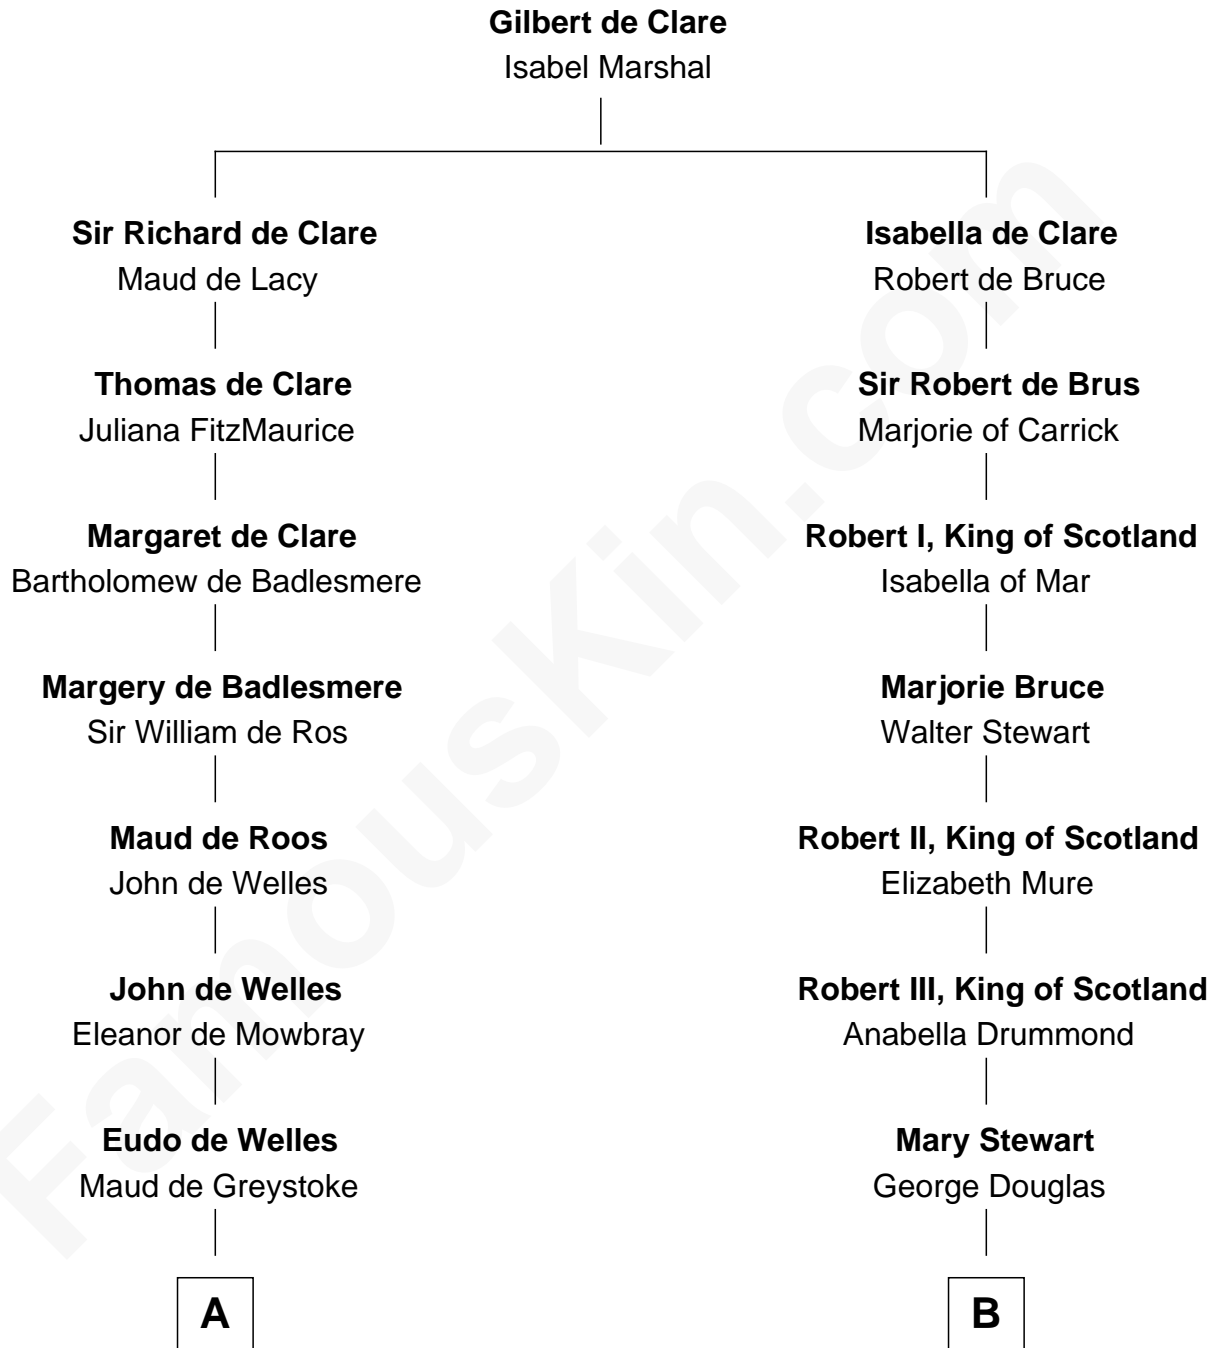

FamousKin.com
Relationship Chart of
George Washington
1st U.S. President

17th cousin 3 times removed of
Theodore Roosevelt
26th U.S. President

C

Anne Irvine

James Bulloch

James Stephens Bulloch

Martha Stewart

Martha Bulloch

Theodore Roosevelt

Theodore Roosevelt

26th U.S. President

FamousKin.com