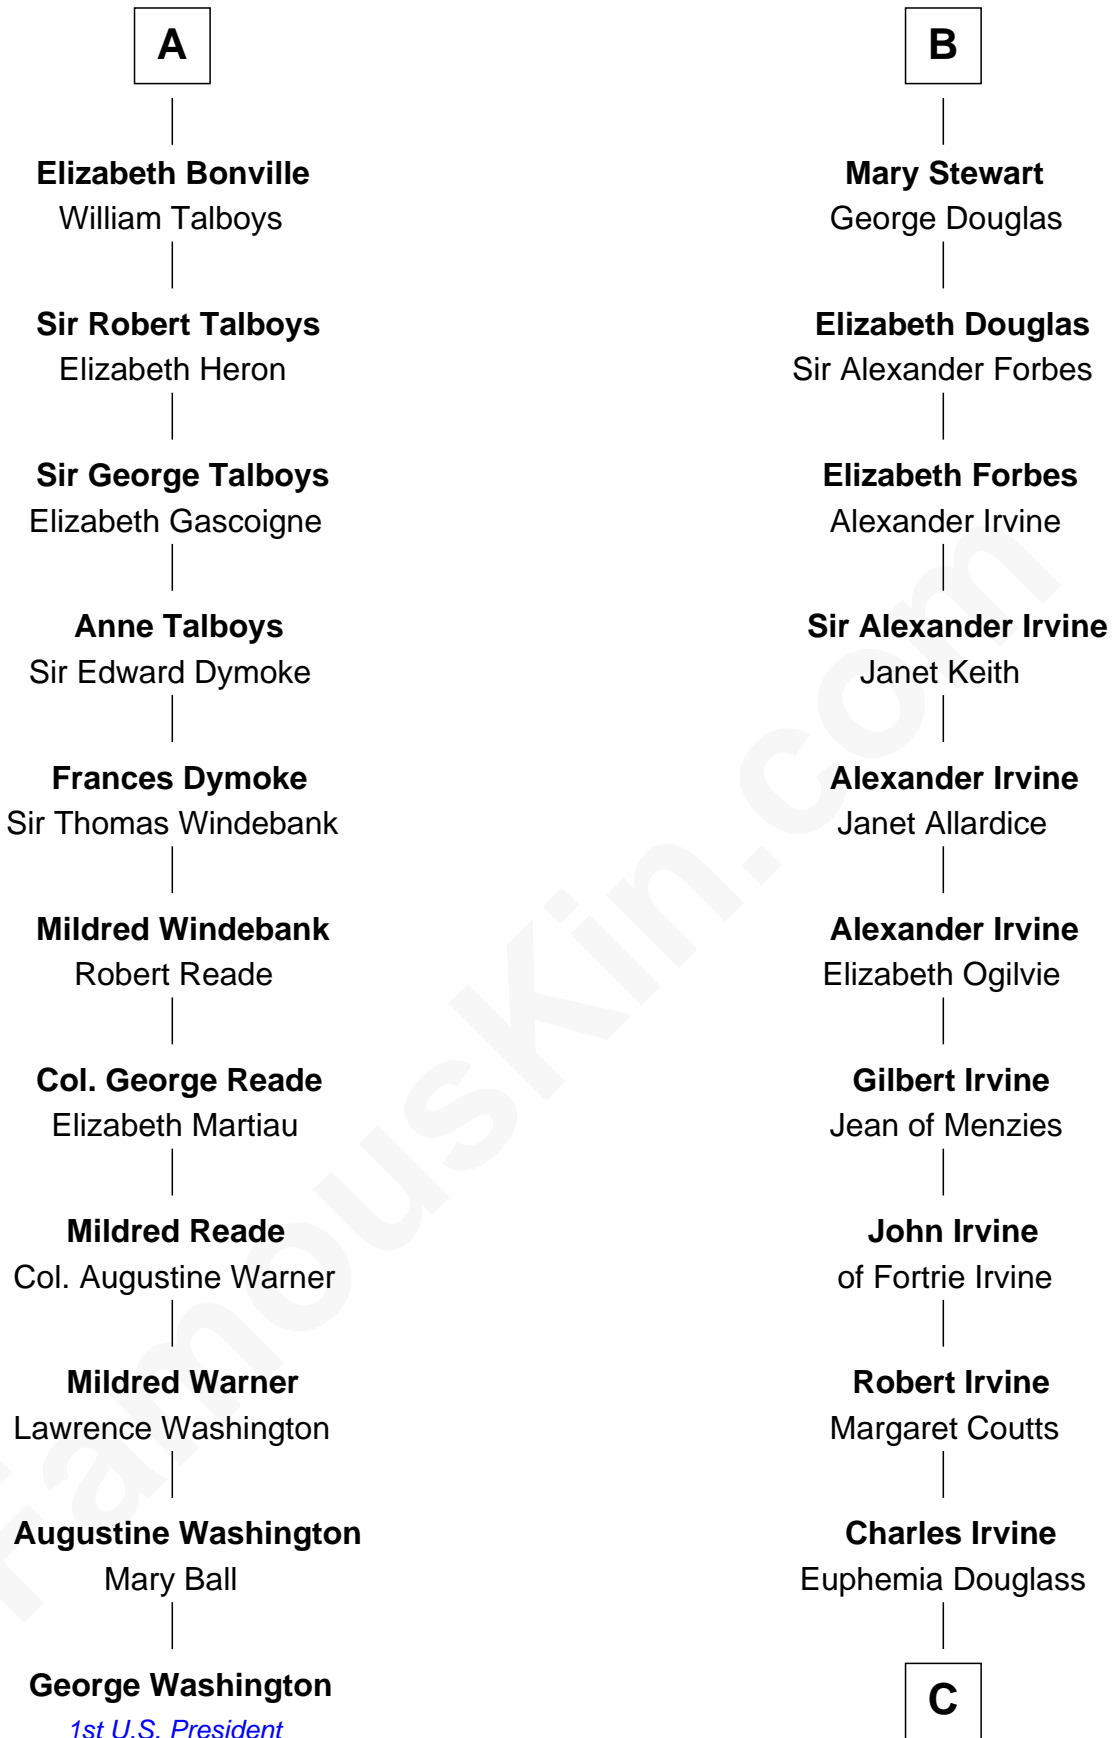

FamousKin.com
Relationship Chart of
George Washington
1st U.S. President

17th cousin 4 times removed of
Theodore Roosevelt
26th U.S. President

C

Dr. John Irvine

Ann Elizabeth Baillie

Anne Irvine

James Bulloch

James Stephens Bulloch

Martha Stewart

Martha Bulloch

Theodore Roosevelt

Theodore Roosevelt

26th U.S. President