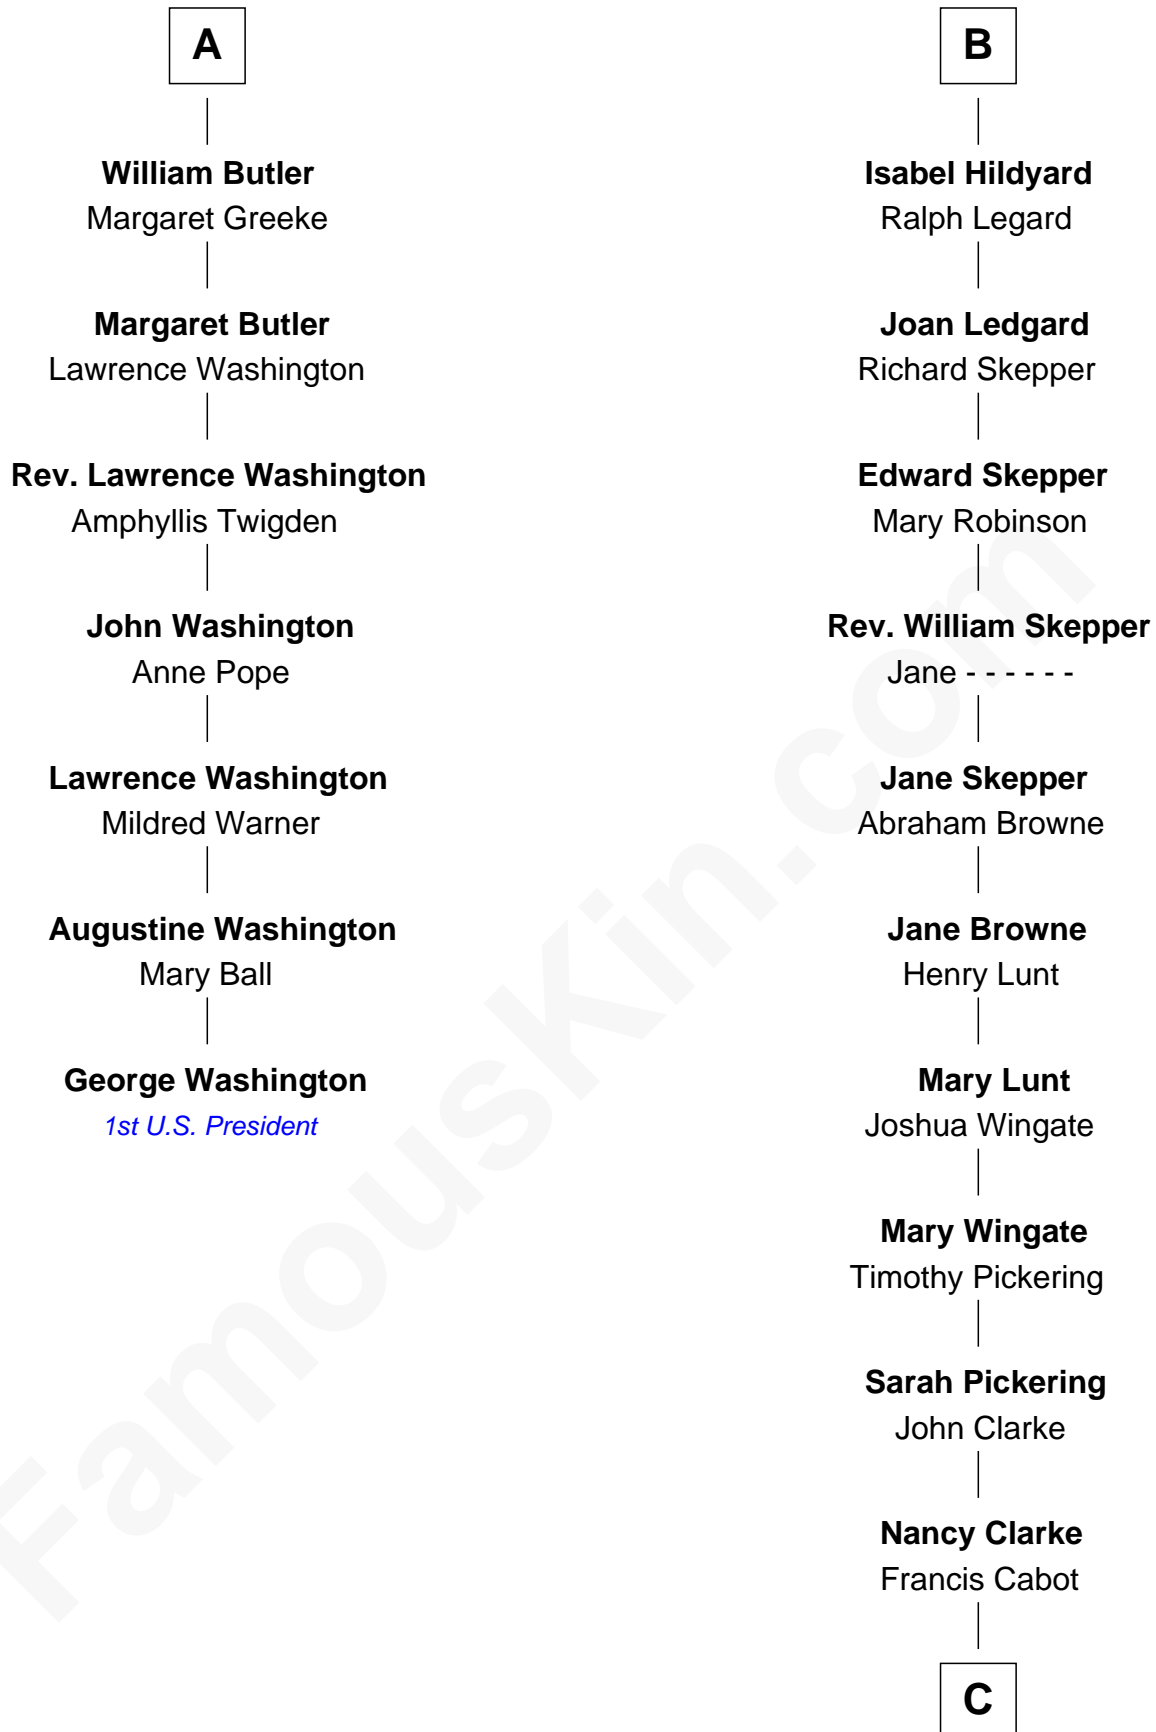

**FamousKin.com**  
**Relationship Chart of**  
**George Washington**  
*1st U.S. President*

13th cousin 7 times removed of

**Alice (Lee) Roosevelt**  
*First Wife of President Theodore Roosevelt*

**C**

—  
**Mary Ann Cabot**  
Nathaniel Cabot Lee

—  
**John Clarke Lee**  
Harriet Paine Rose

—  
**George Cabot Lee**  
Caroline Watts Haskell

—  
**Alice (Lee) Roosevelt**  
*Wife of President Theodore Roosevelt*