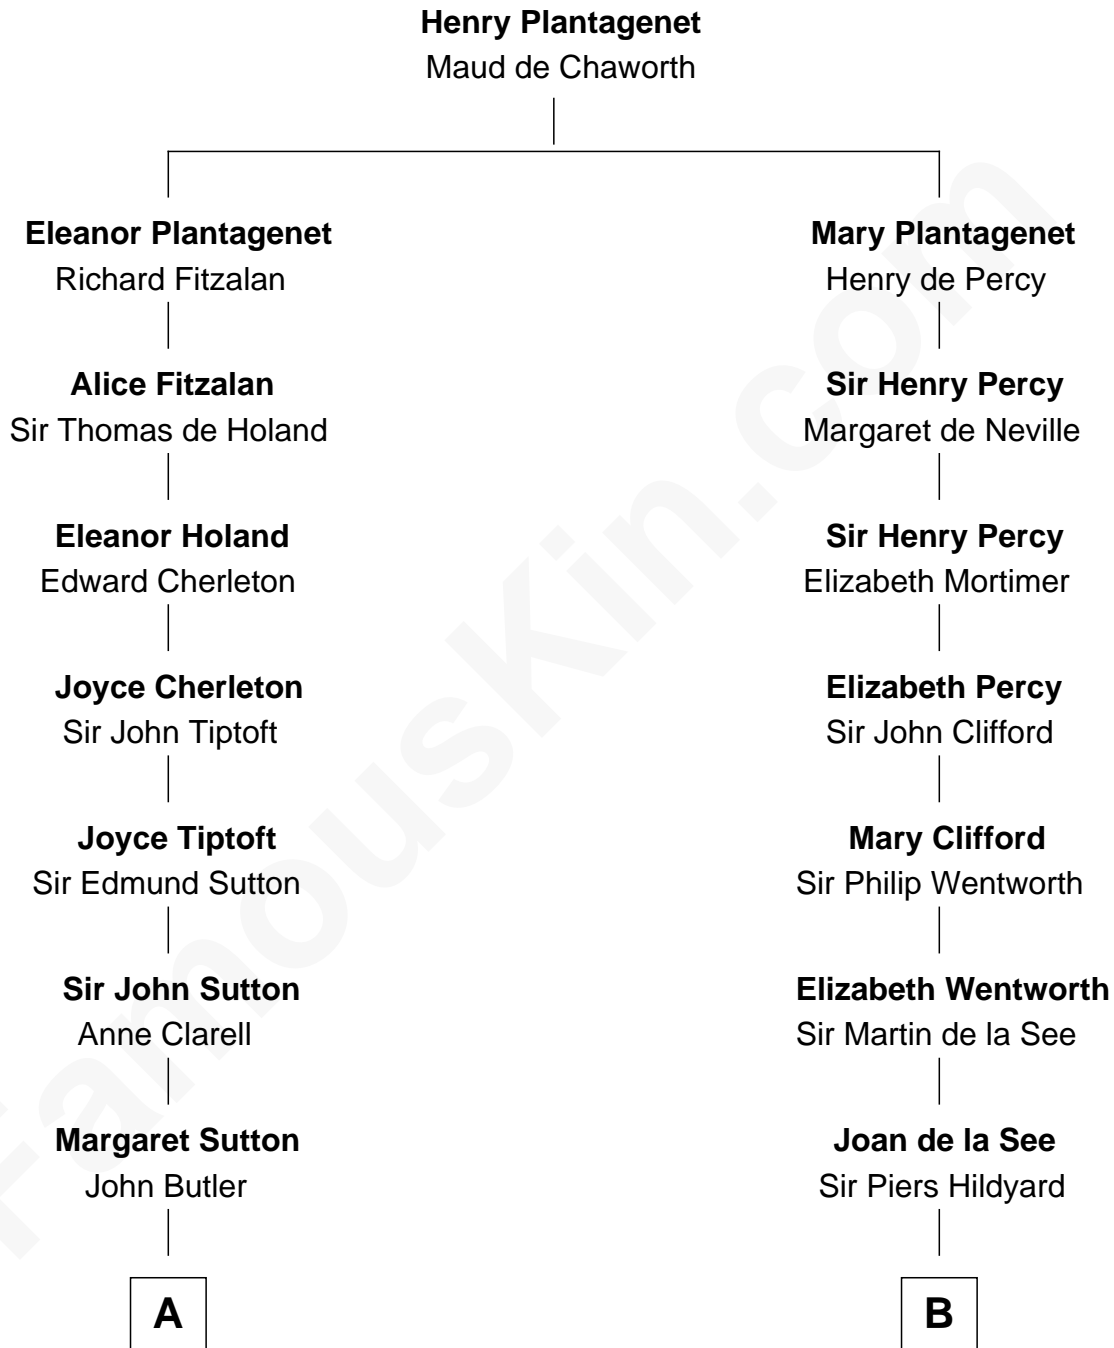

**FamousKin.com**  
**Relationship Chart of**  
**George Washington**  
*1st U.S. President*

13th cousin 7 times removed of

**Alice (Lee) Roosevelt**  
*First Wife of President Theodore Roosevelt*

**C**

—  
**Mary Ann Cabot**  
Nathaniel Cabot Lee

—  
**John Clarke Lee**  
Harriet Paine Rose

—  
**George Cabot Lee**  
Caroline Watts Haskell

—  
**Alice (Lee) Roosevelt**  
*Wife of President Theodore Roosevelt*