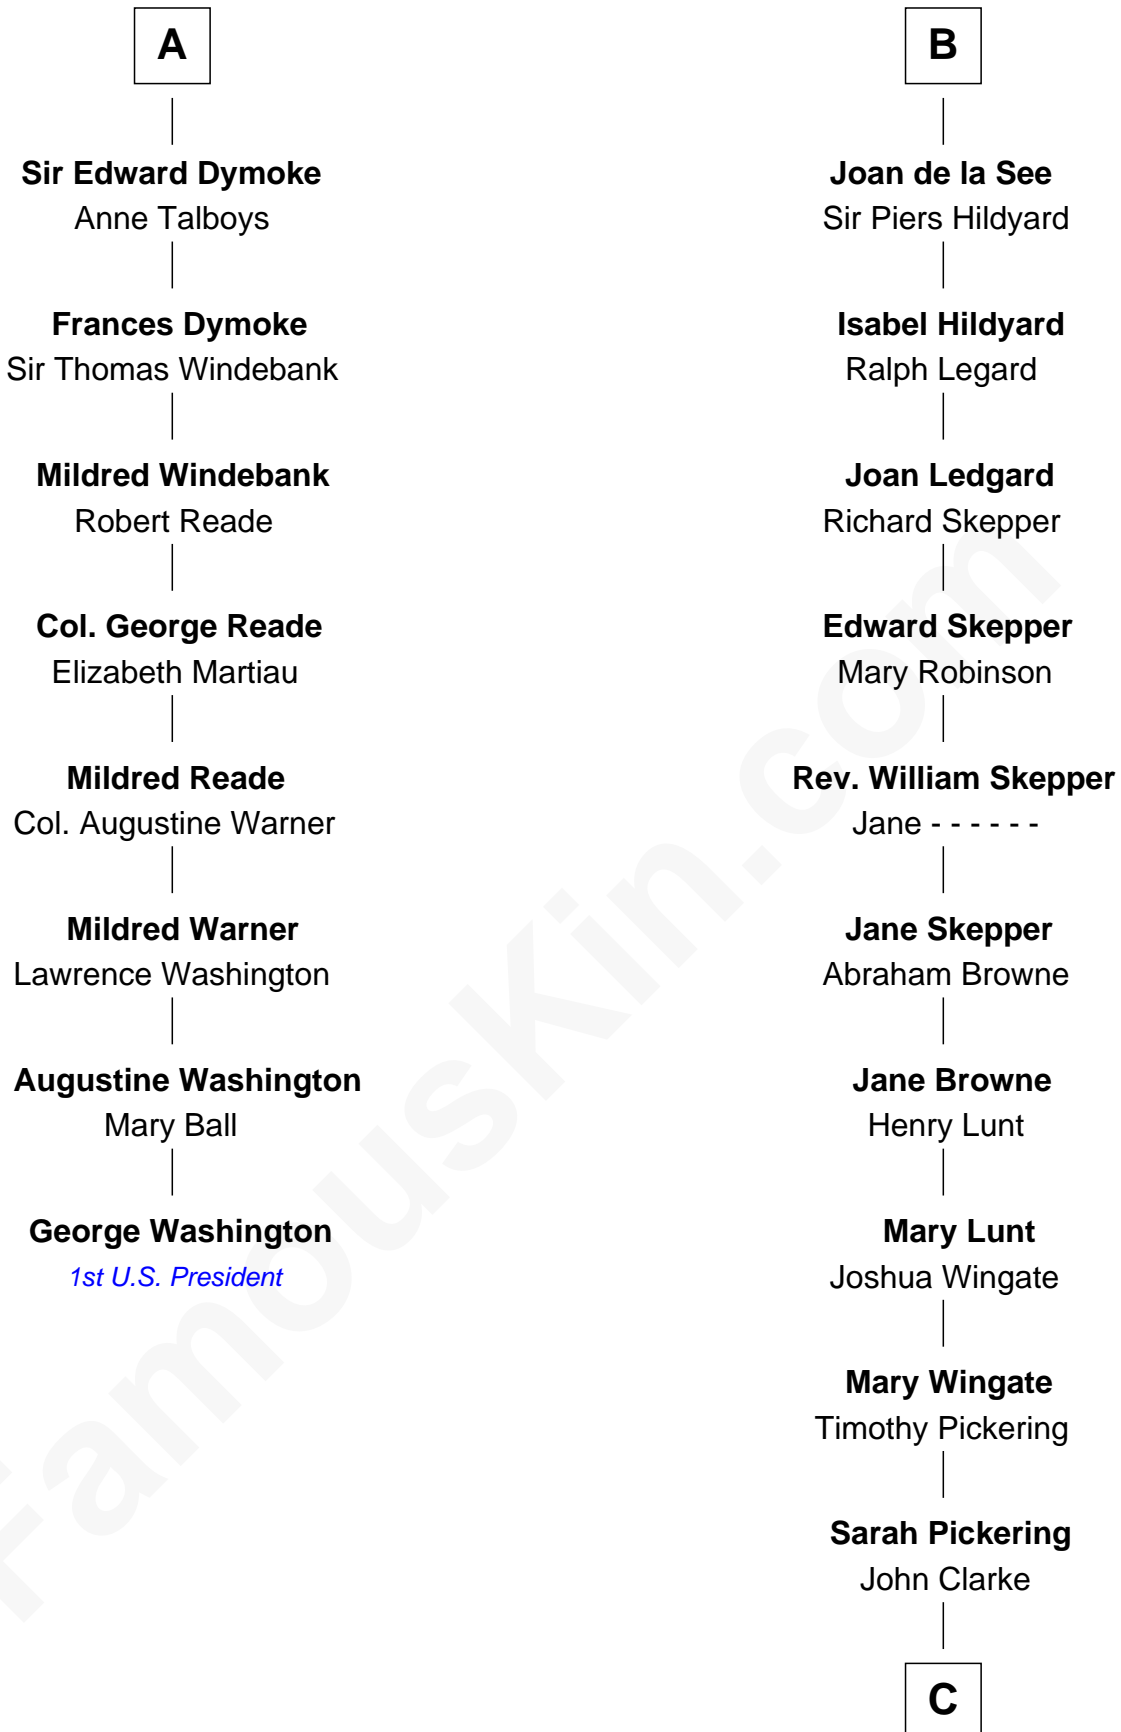

**FamousKin.com**  
**Relationship Chart of**  
**George Washington**  
*1st U.S. President*

14th cousin 7 times removed of

**Alice (Lee) Roosevelt**  
*First Wife of President Theodore Roosevelt*

**C**

**Nancy Clarke**

Francis Cabot

**Mary Ann Cabot**

Nathaniel Cabot Lee

**John Clarke Lee**

Harriet Paine Rose

**George Cabot Lee**

Caroline Watts Haskell

**Alice (Lee) Roosevelt**

*Wife of President Theodore Roosevelt*