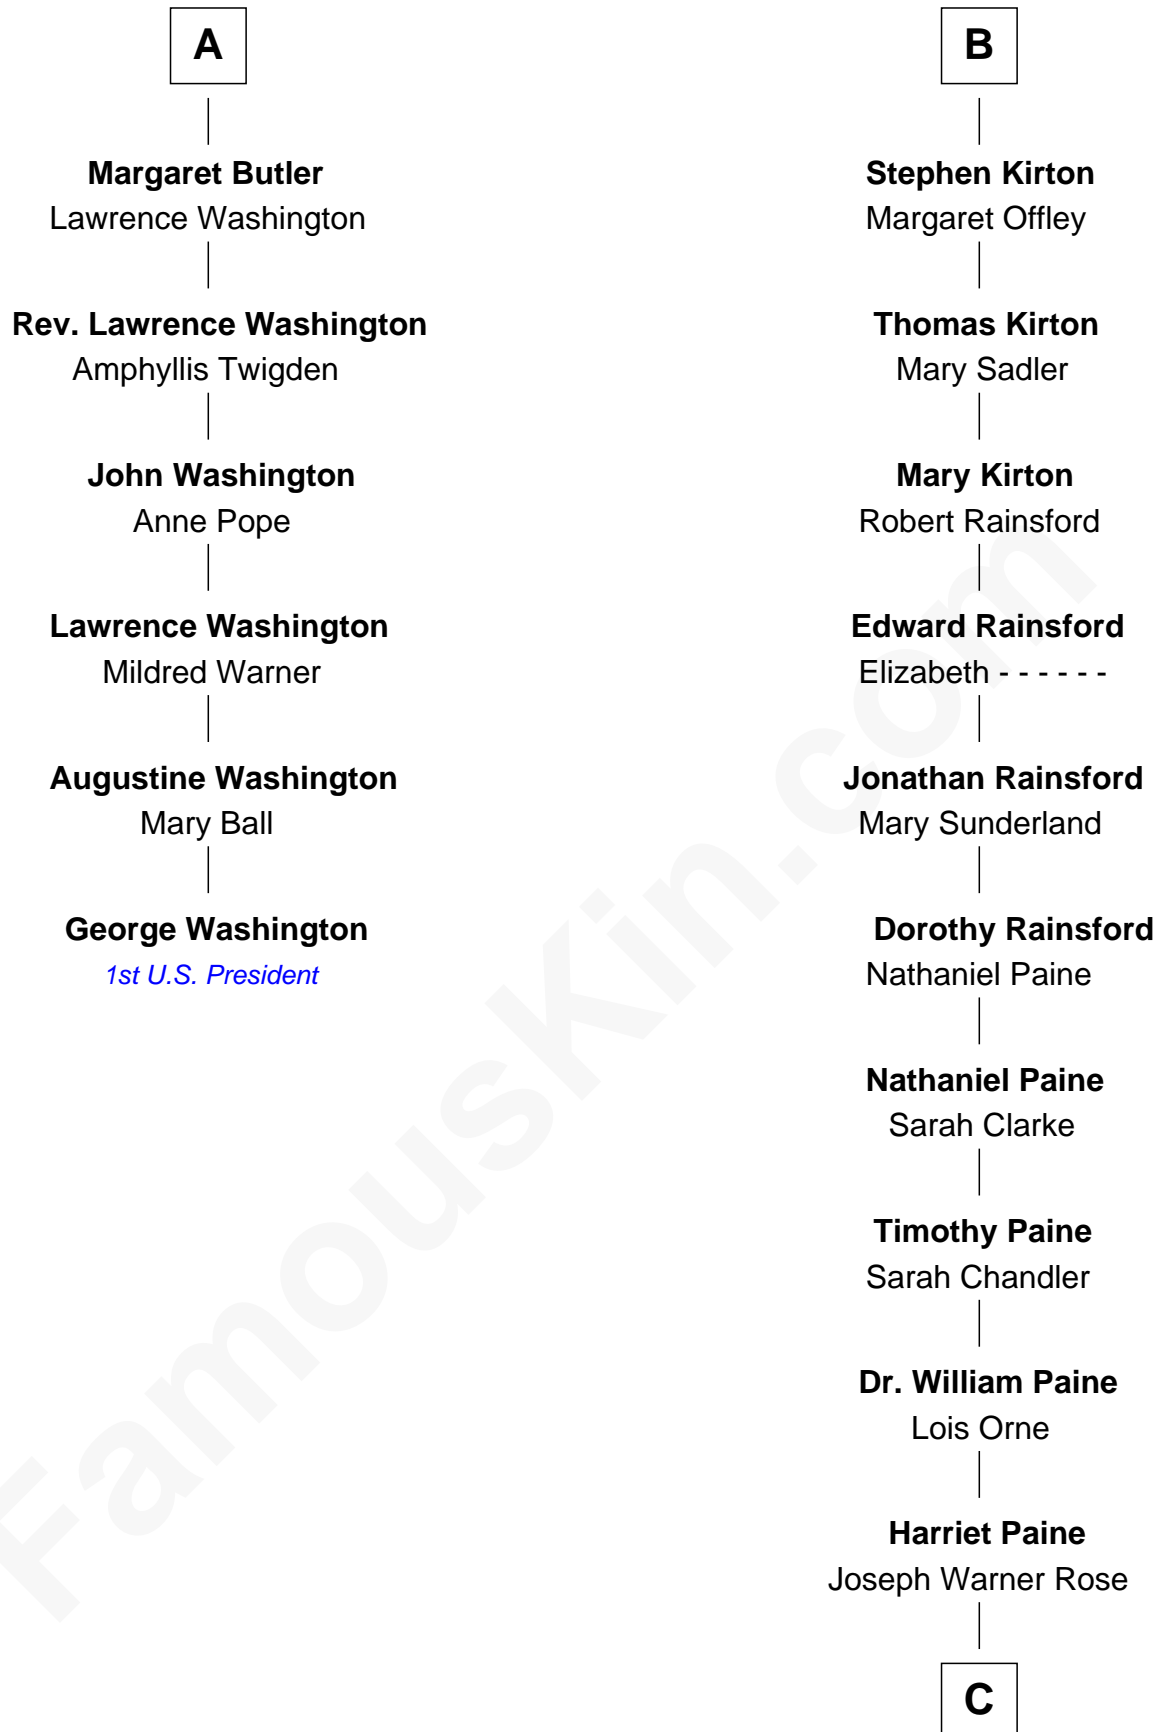

FamousKin.com
Relationship Chart of
George Washington
1st U.S. President

12th cousin 7 times removed of

Alice (Lee) Roosevelt
First Wife of President Theodore Roosevelt

C

Harriet Paine Rose

John Clarke Lee

George Cabot Lee

Caroline Watts Haskell

Alice (Lee) Roosevelt

Wife of President Theodore Roosevelt

FamousKin.com