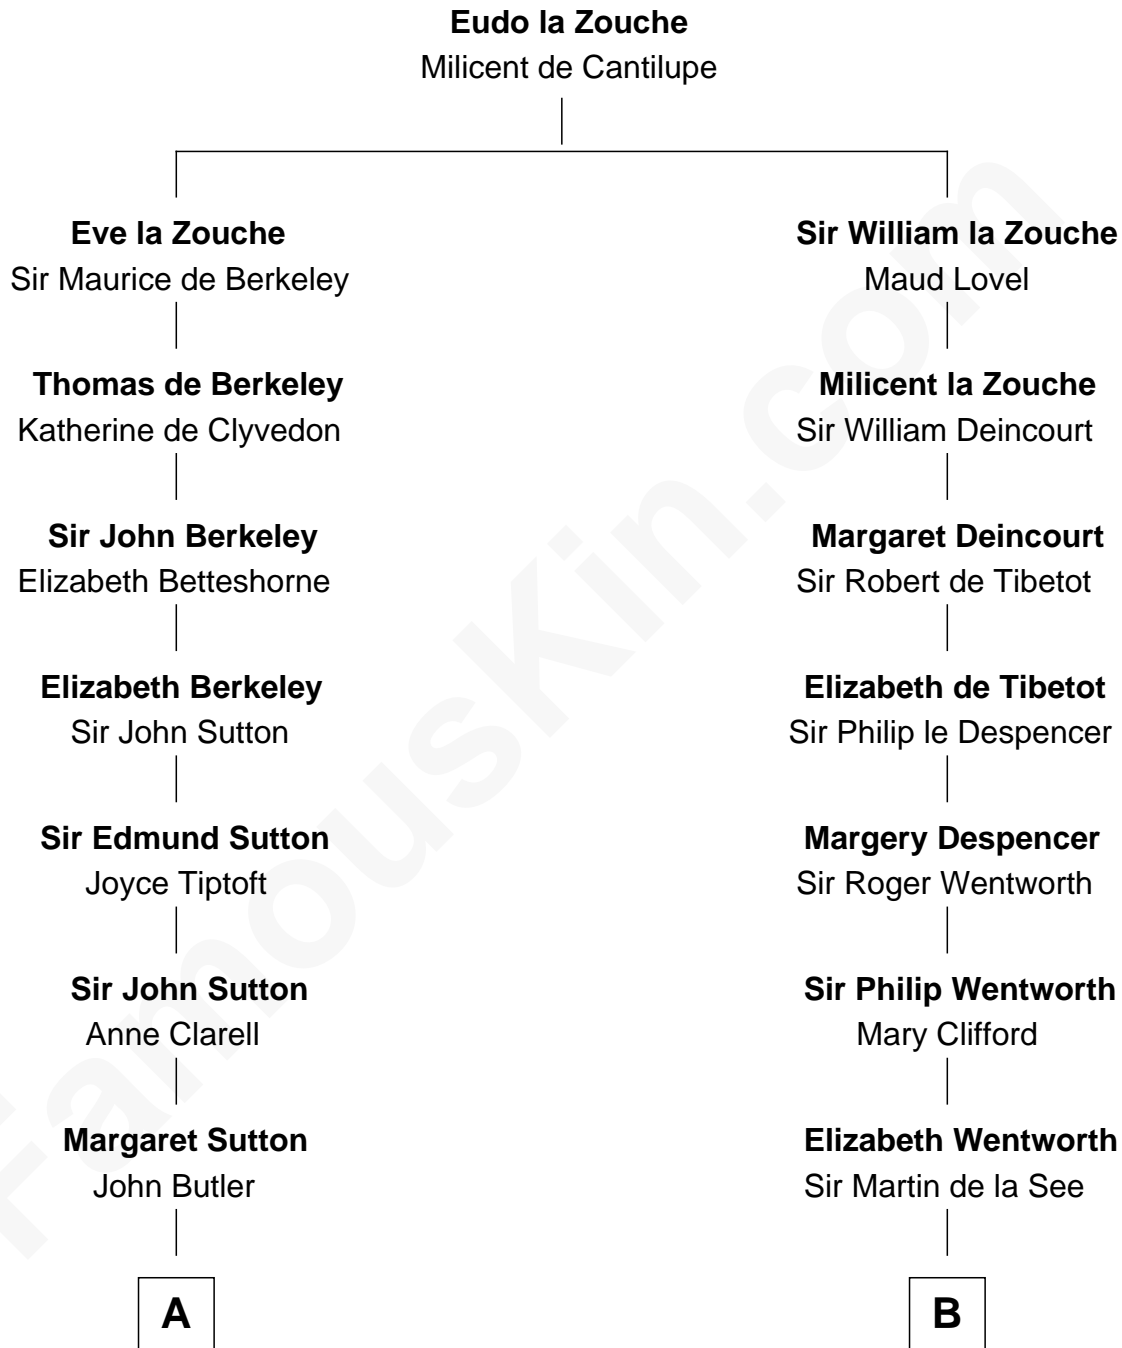

FamousKin.com
Relationship Chart of
George Washington
1st U.S. President

13th cousin 8 times removed of

Alice (Lee) Roosevelt
First Wife of President Theodore Roosevelt

C

Nancy Clarke

Francis Cabot

Mary Ann Cabot

Nathaniel Cabot Lee

John Clarke Lee

Harriet Paine Rose

George Cabot Lee

Caroline Watts Haskell

Alice (Lee) Roosevelt

Wife of President Theodore Roosevelt