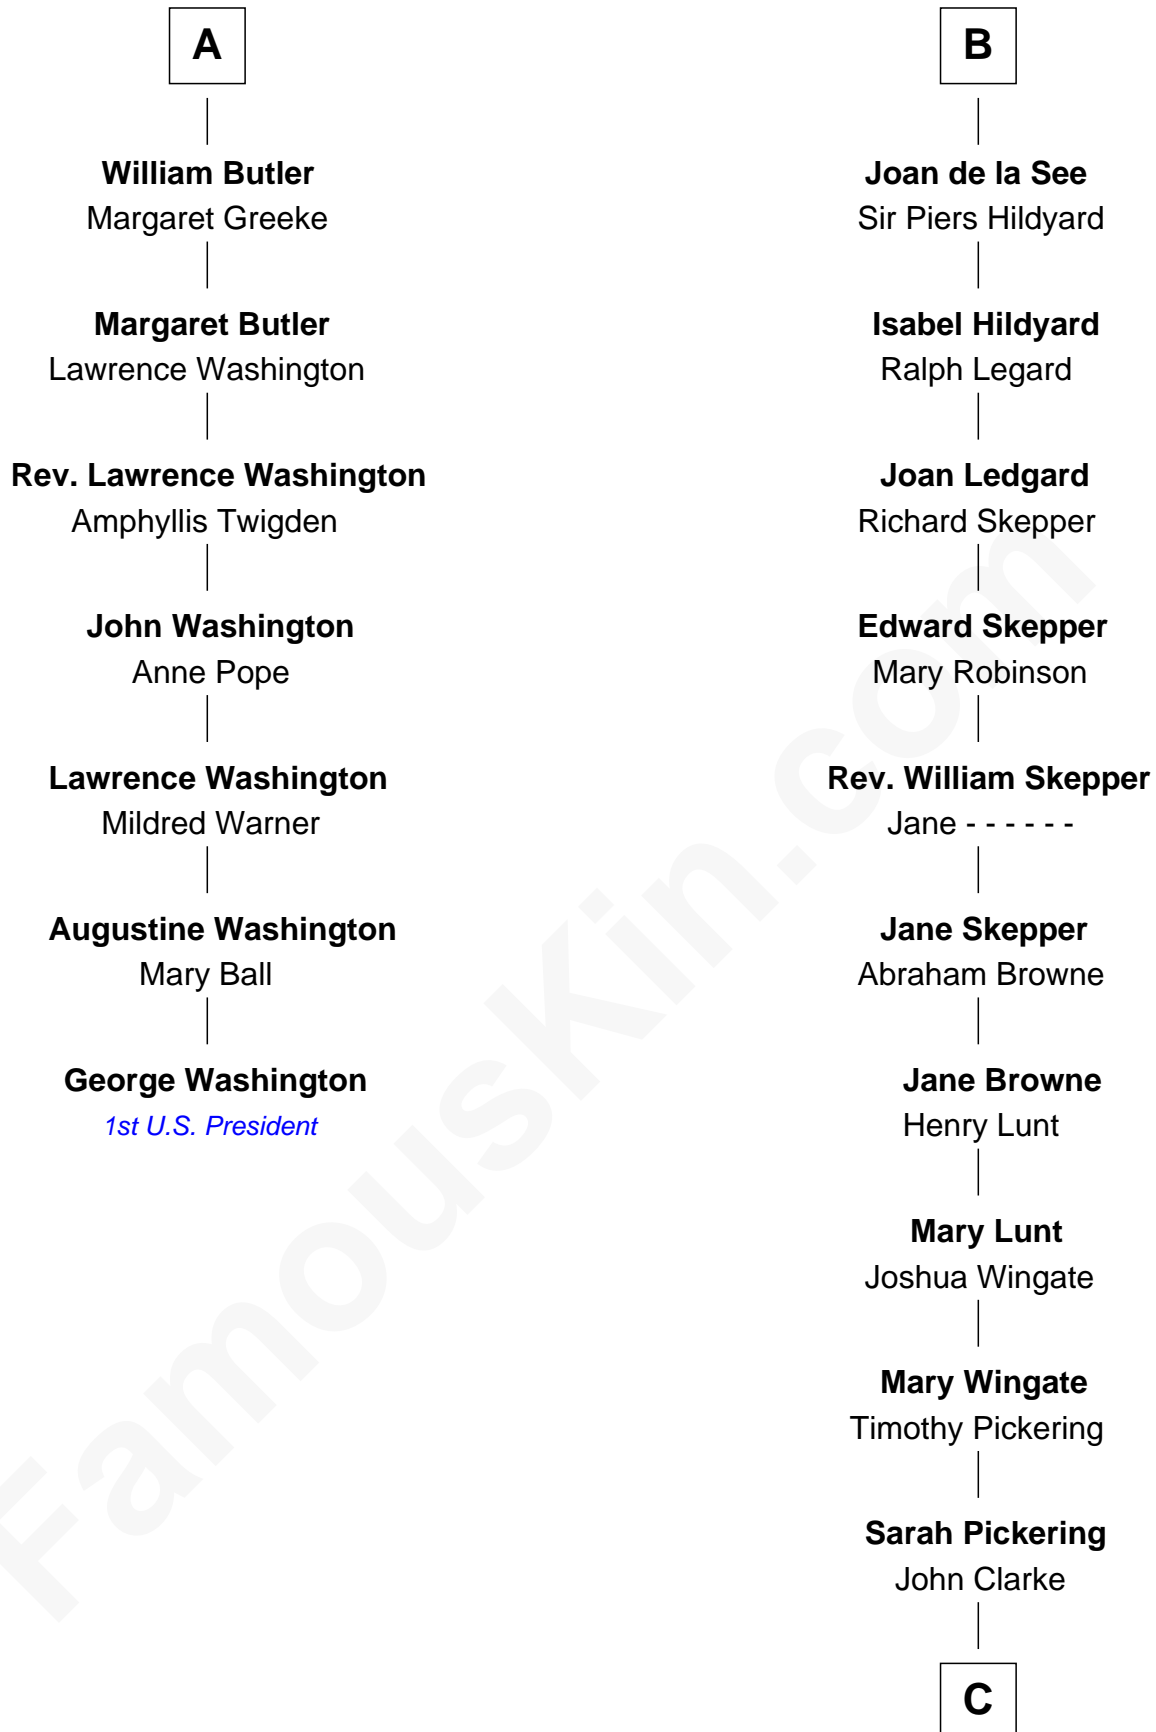

FamousKin.com
Relationship Chart of
George Washington
1st U.S. President

13th cousin 8 times removed of

Alice (Lee) Roosevelt
First Wife of President Theodore Roosevelt

C

Nancy Clarke

Francis Cabot

Mary Ann Cabot

Nathaniel Cabot Lee

John Clarke Lee

Harriet Paine Rose

George Cabot Lee

Caroline Watts Haskell

Alice (Lee) Roosevelt

Wife of President Theodore Roosevelt