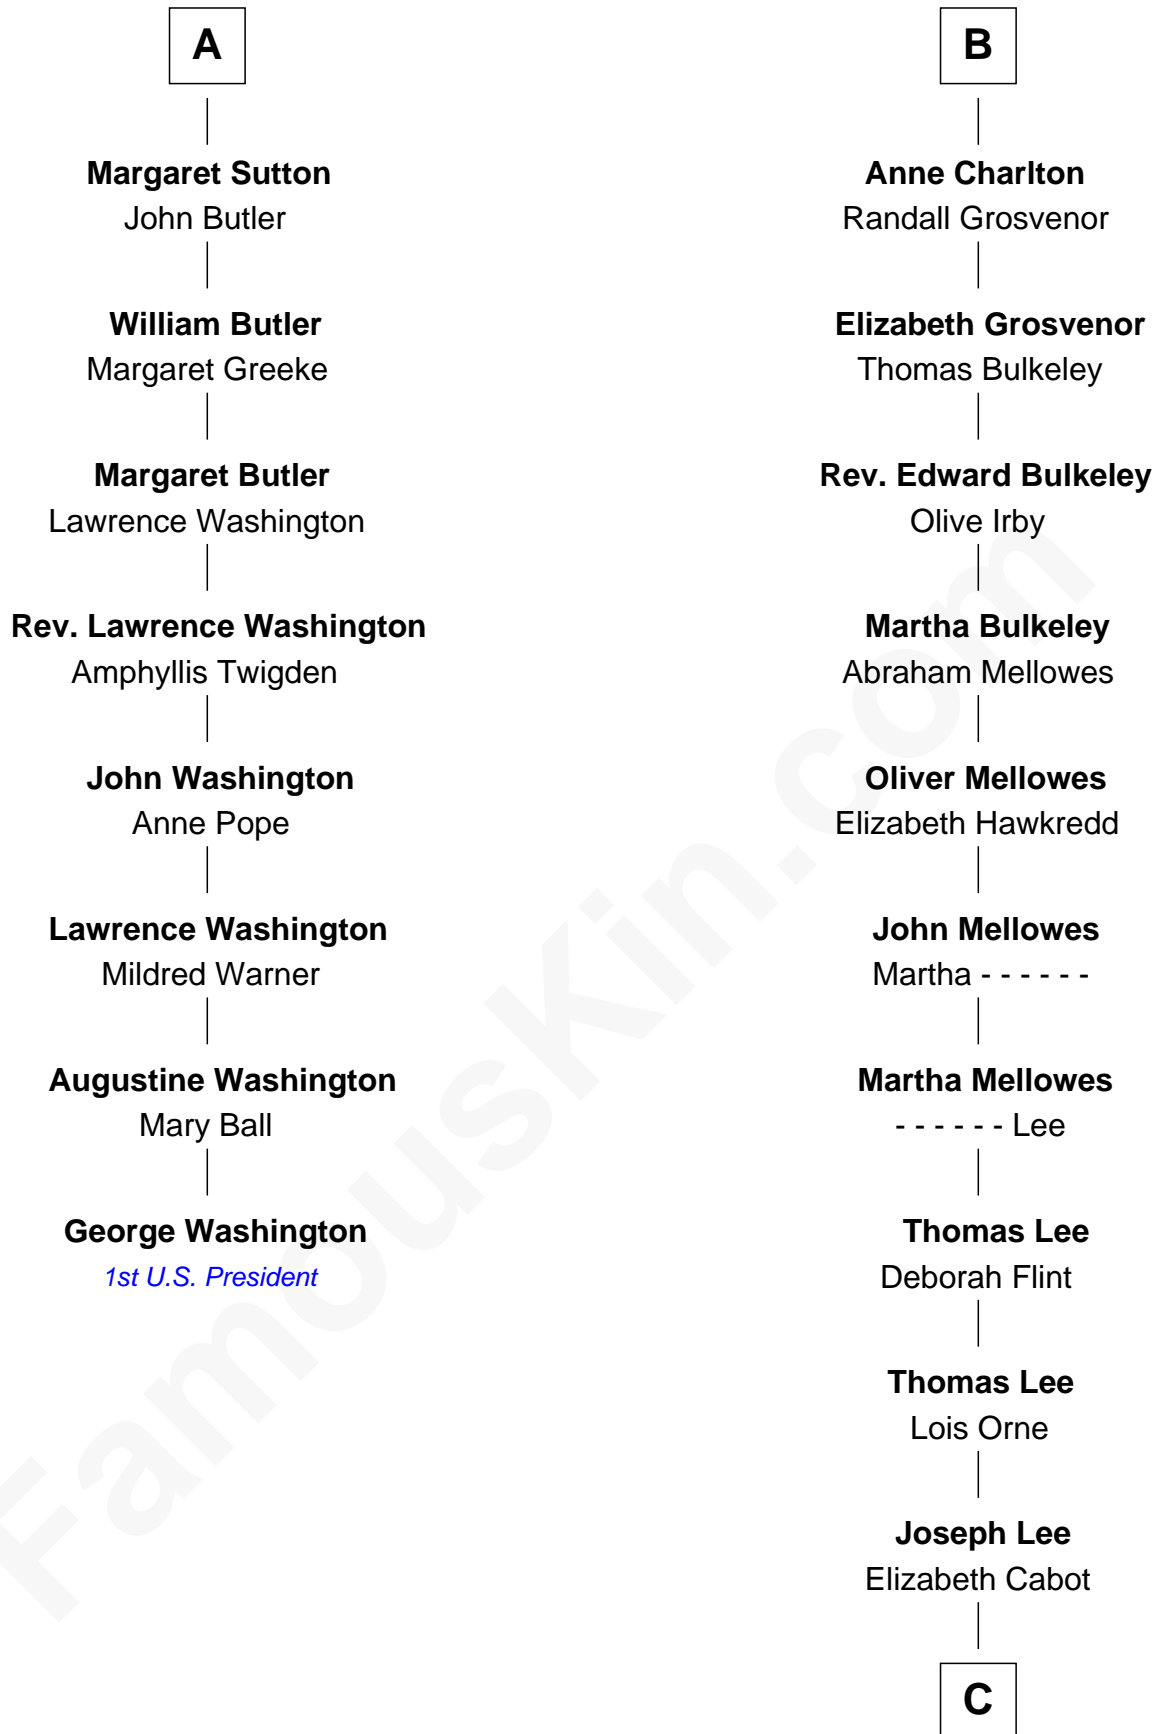

FamousKin.com
Relationship Chart of
George Washington
1st U.S. President

14th cousin 6 times removed of

Alice (Lee) Roosevelt
First Wife of President Theodore Roosevelt

C

Nathaniel Cabot Lee

Mary Ann Cabot

John Clarke Lee

Harriet Paine Rose

George Cabot Lee

Caroline Watts Haskell

Alice (Lee) Roosevelt

Wife of President Theodore Roosevelt