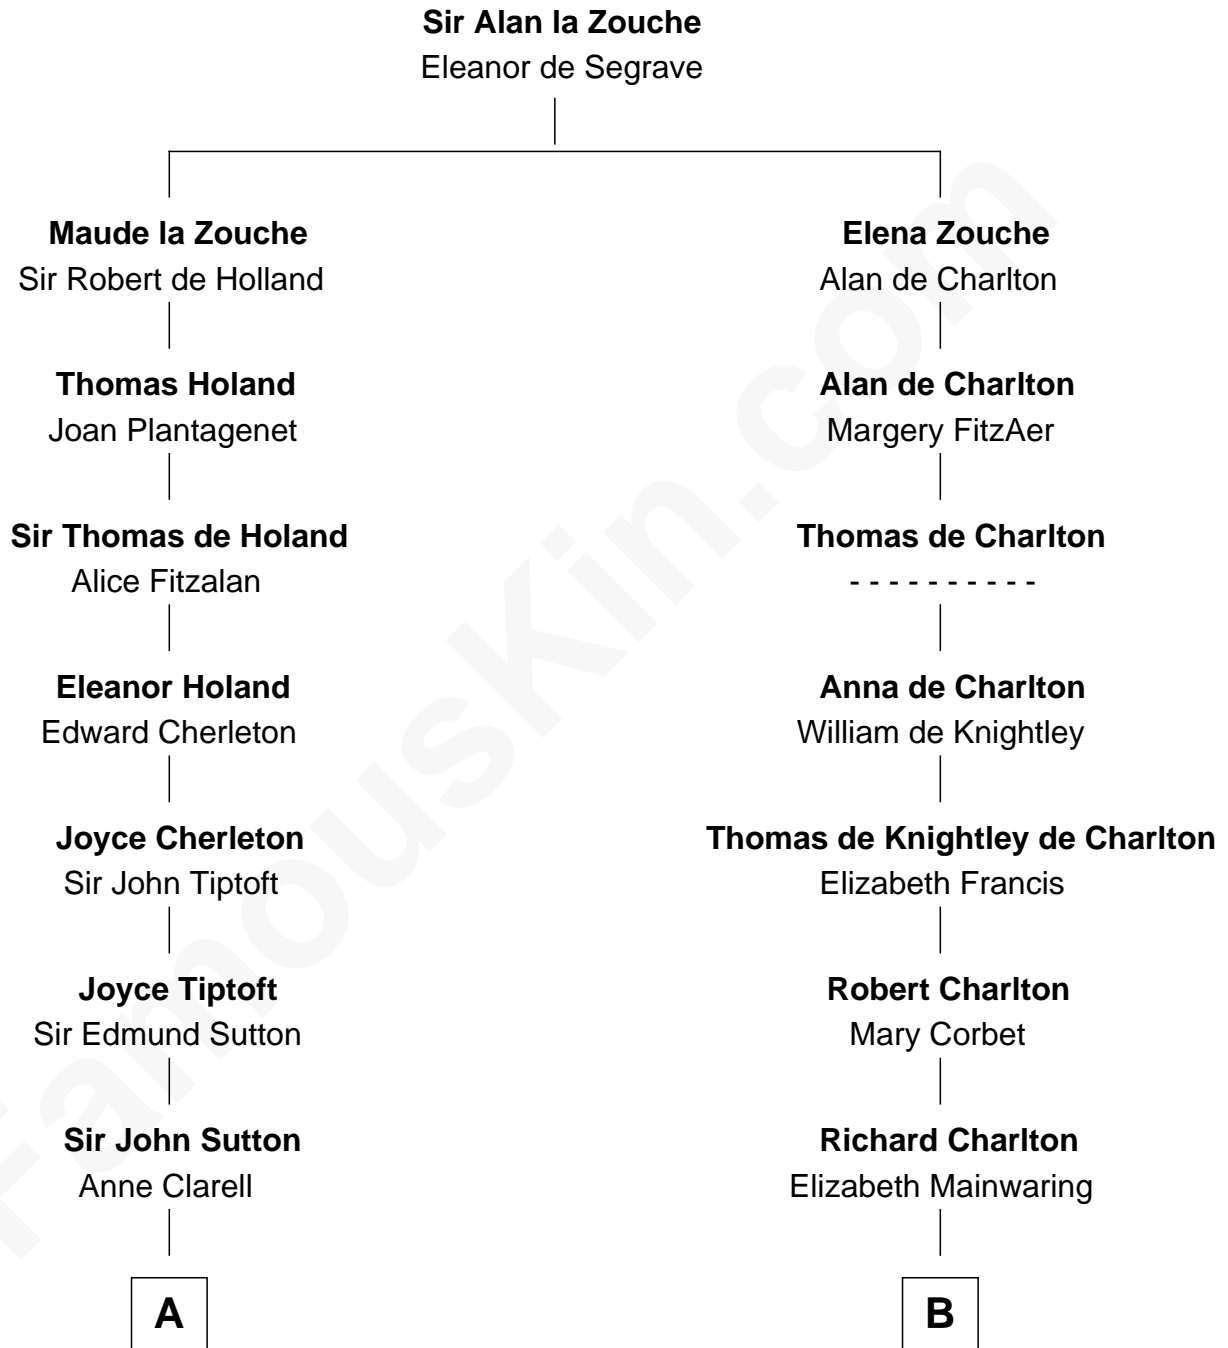

FamousKin.com
Relationship Chart of
George Washington
1st U.S. President

14th cousin 6 times removed of

Alice (Lee) Roosevelt
First Wife of President Theodore Roosevelt

C

Nathaniel Cabot Lee

Mary Ann Cabot

John Clarke Lee

Harriet Paine Rose

George Cabot Lee

Caroline Watts Haskell

Alice (Lee) Roosevelt

Wife of President Theodore Roosevelt