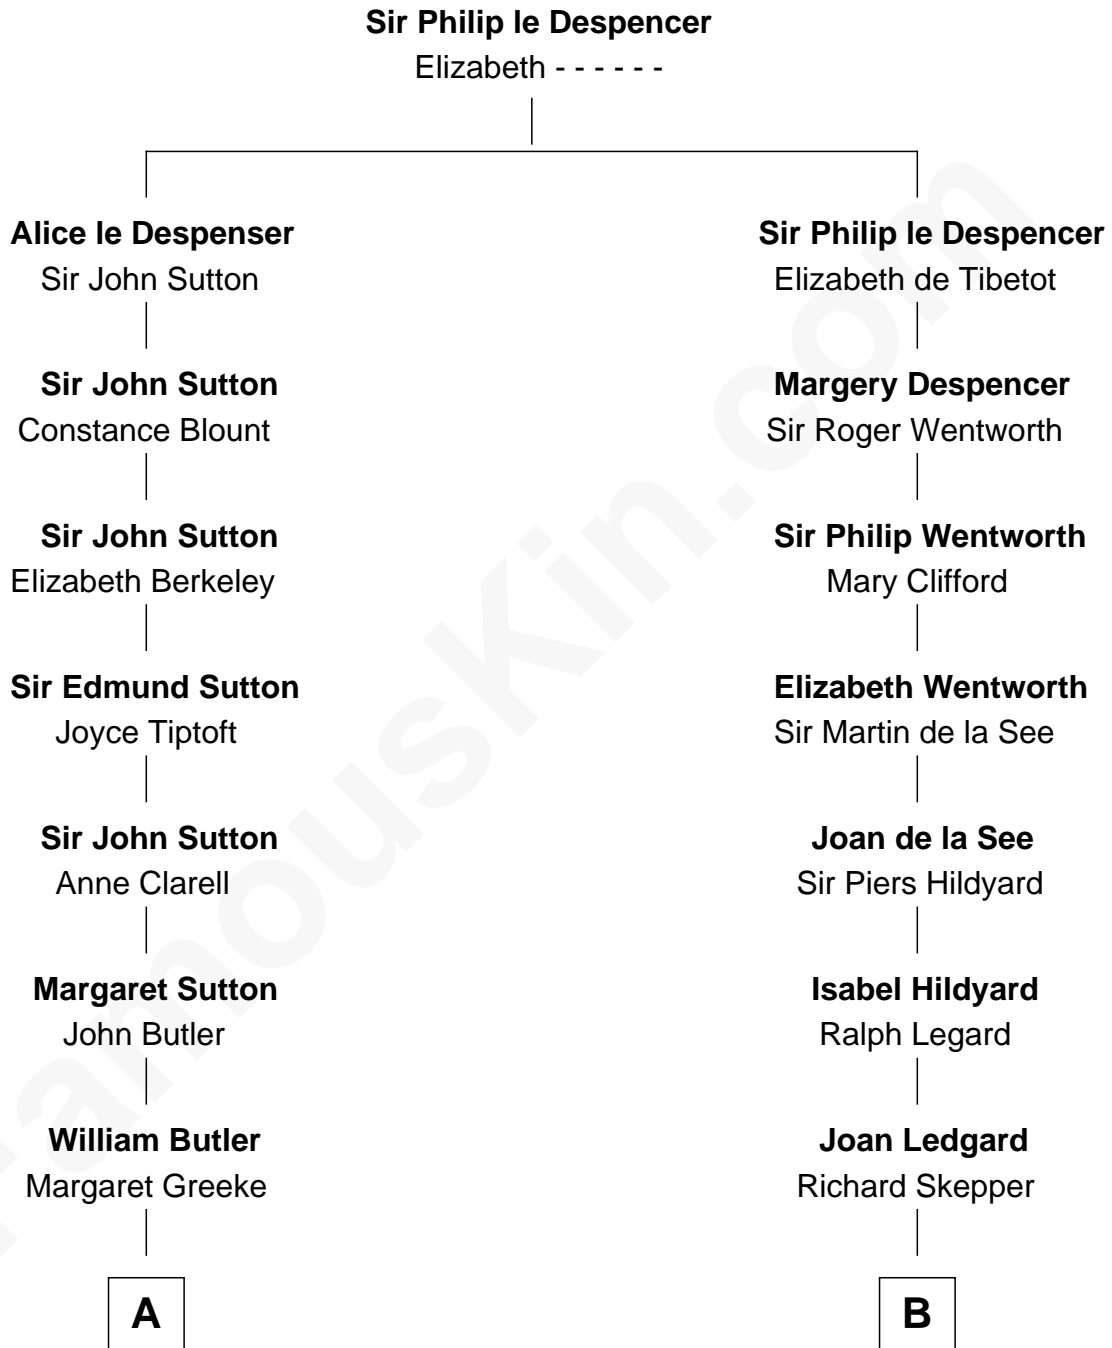

**FamousKin.com**  
**Relationship Chart of**  
**George Washington**  
*1st U.S. President*

12th cousin 6 times removed of

**Alice (Lee) Roosevelt**  
*First Wife of President Theodore Roosevelt*

**C**

**George Cabot Lee**  
Caroline Watts Haskell

**Alice (Lee) Roosevelt**  
*Wife of President Theodore Roosevelt*

FamousKin.com