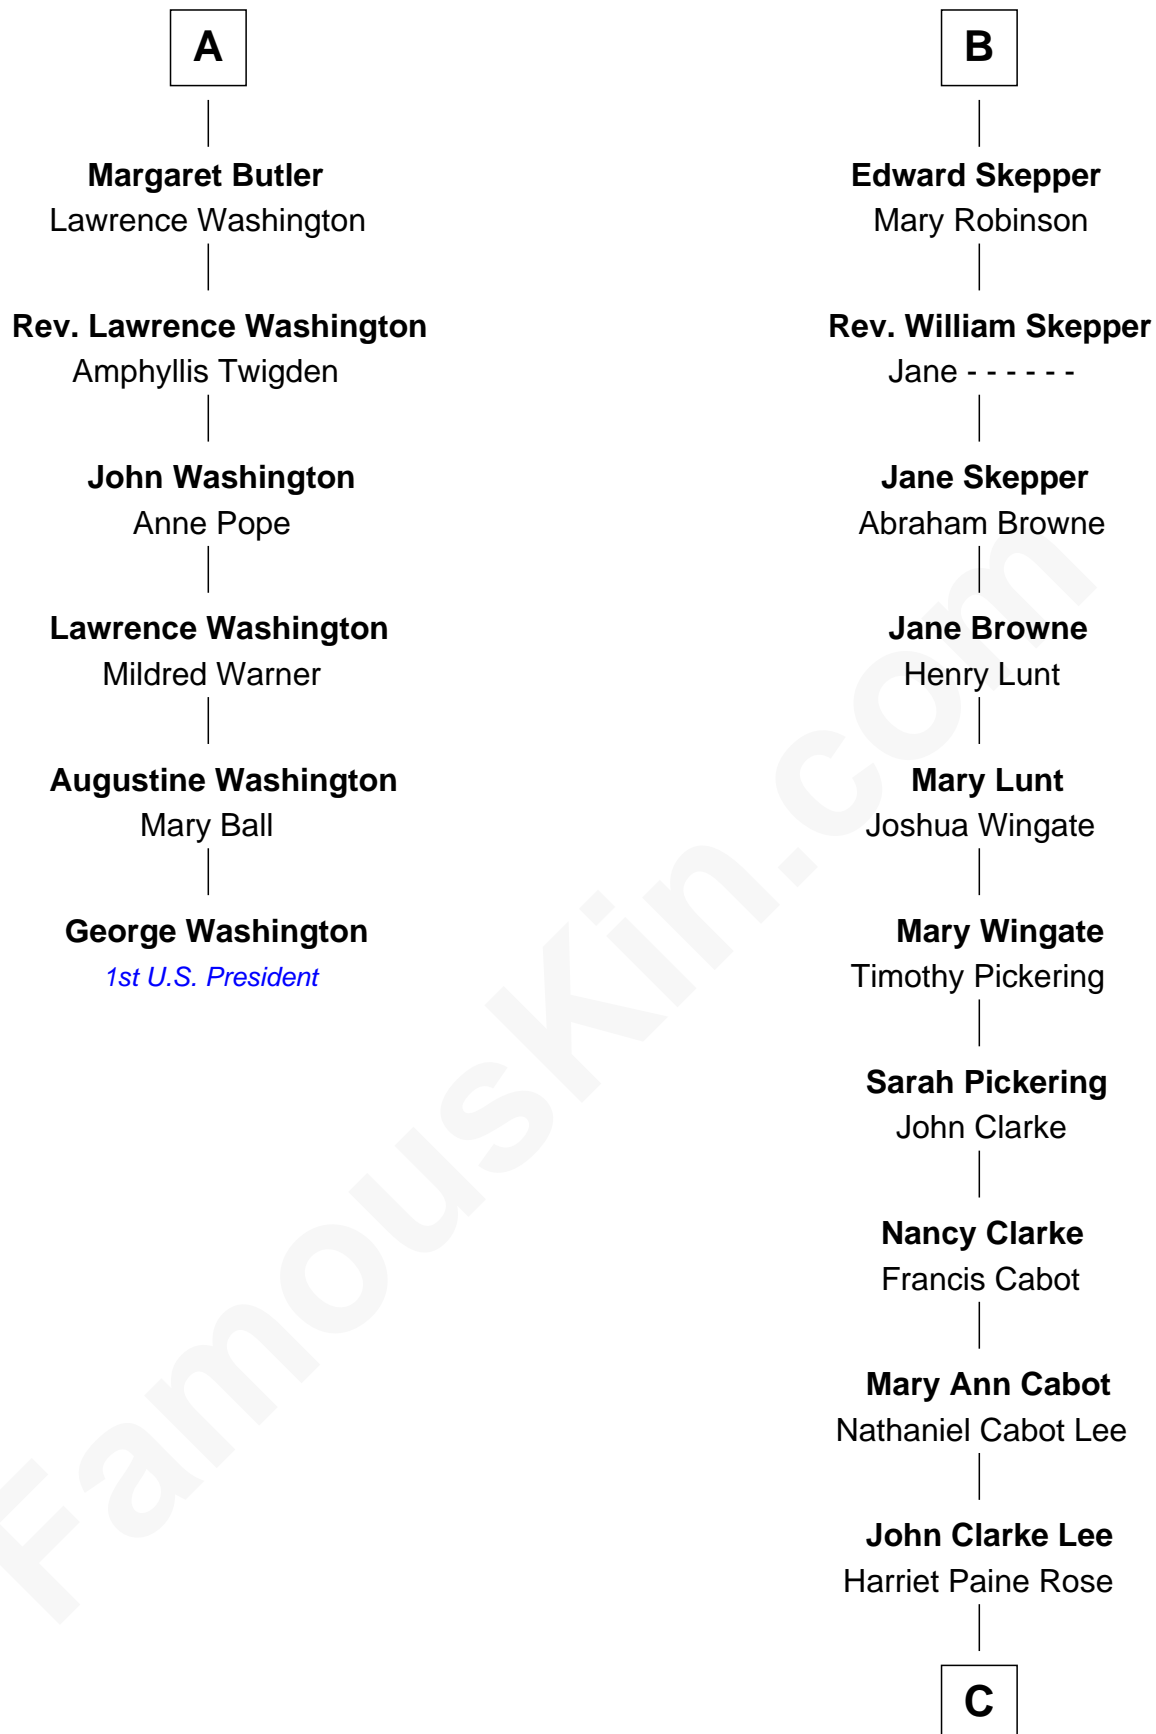

**FamousKin.com**  
**Relationship Chart of**  
**George Washington**  
*1st U.S. President*

12th cousin 6 times removed of

**Alice (Lee) Roosevelt**  
*First Wife of President Theodore Roosevelt*

**C**

**George Cabot Lee**  
Caroline Watts Haskell

**Alice (Lee) Roosevelt**  
*Wife of President Theodore Roosevelt*

FamousKin.com