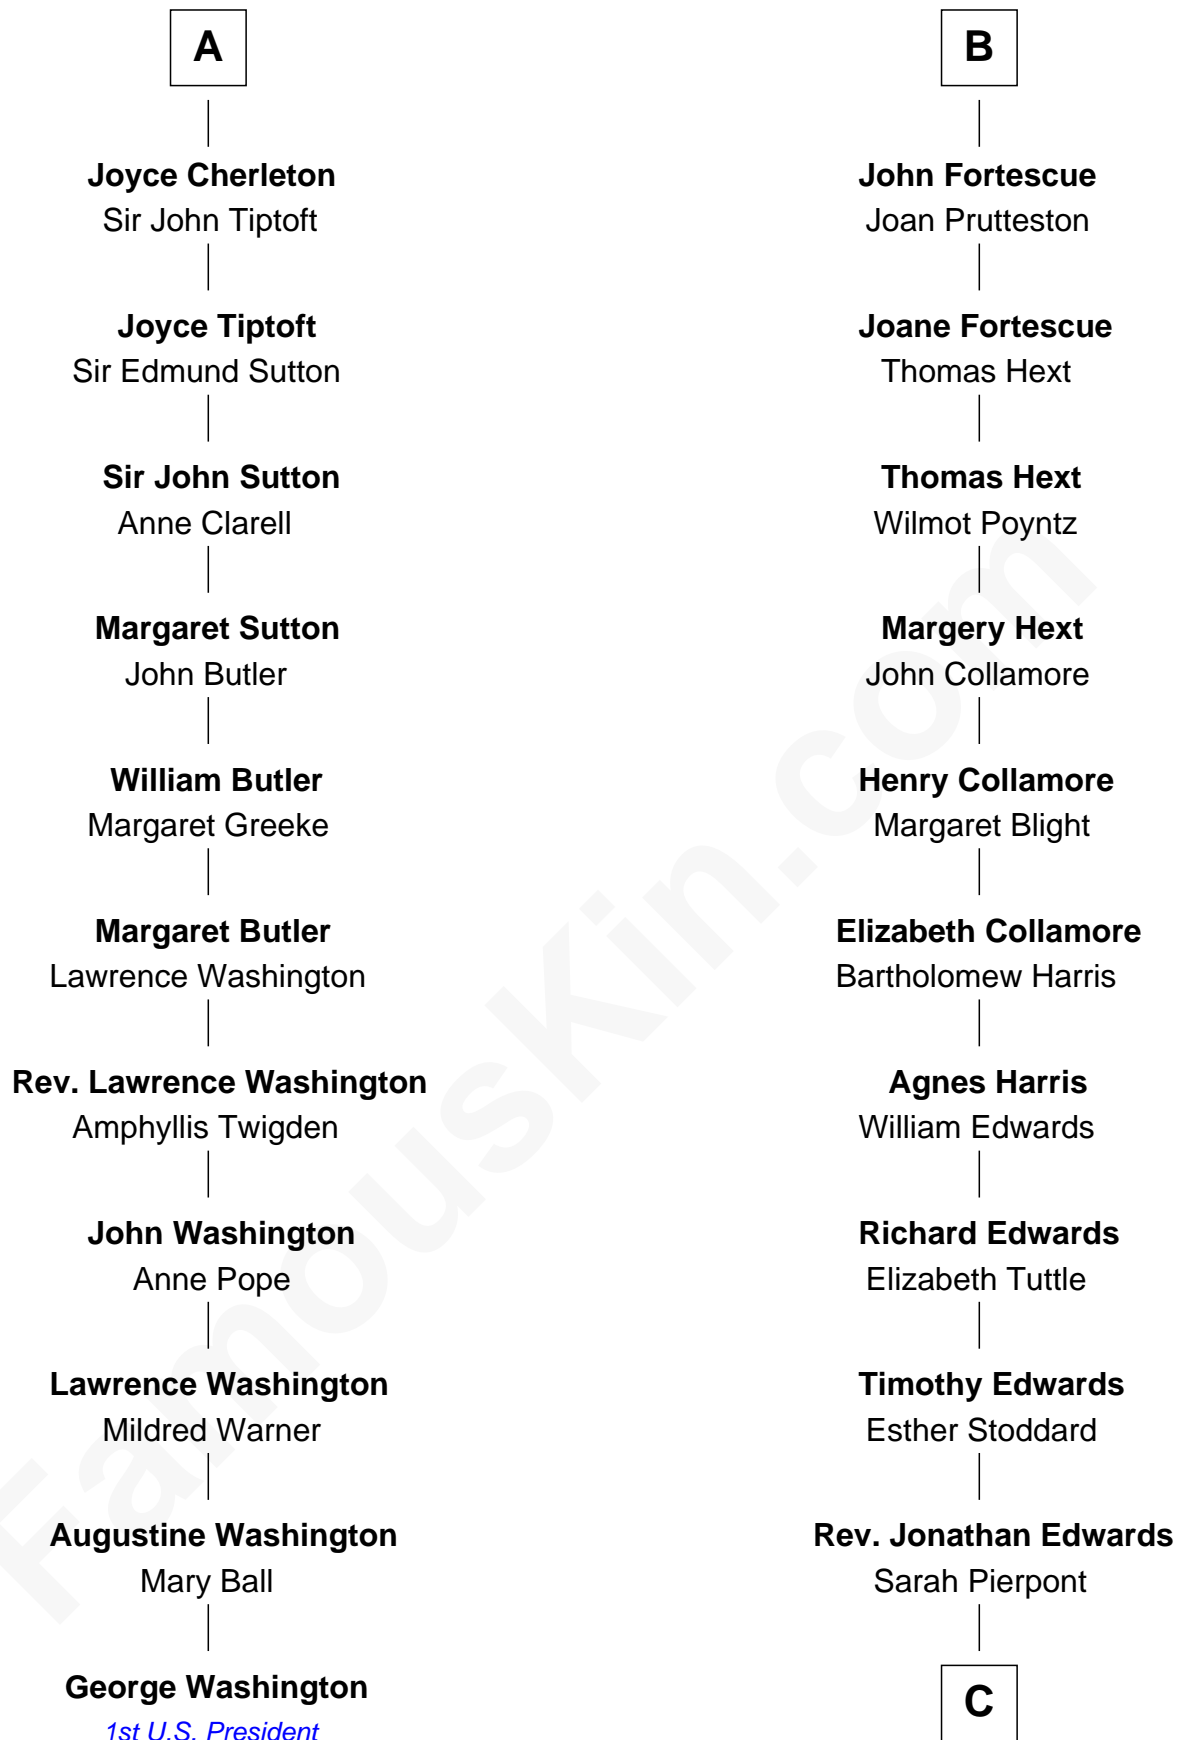

FamousKin.com
Relationship Chart of
George Washington
1st U.S. President

17th cousin 4 times removed of
Edith (Carow) Roosevelt
First Lady of President Theodore Roosevelt

C

Timothy Edwards

Rhoda Ogden

Sarah Edwards

Daniel Tyler

Gen. Daniel Tyler

Emily Lee

Gertrude Elizabeth Tyler

Charles Carow

Edith (Carow) Roosevelt

First Lady of Theodore Roosevelt