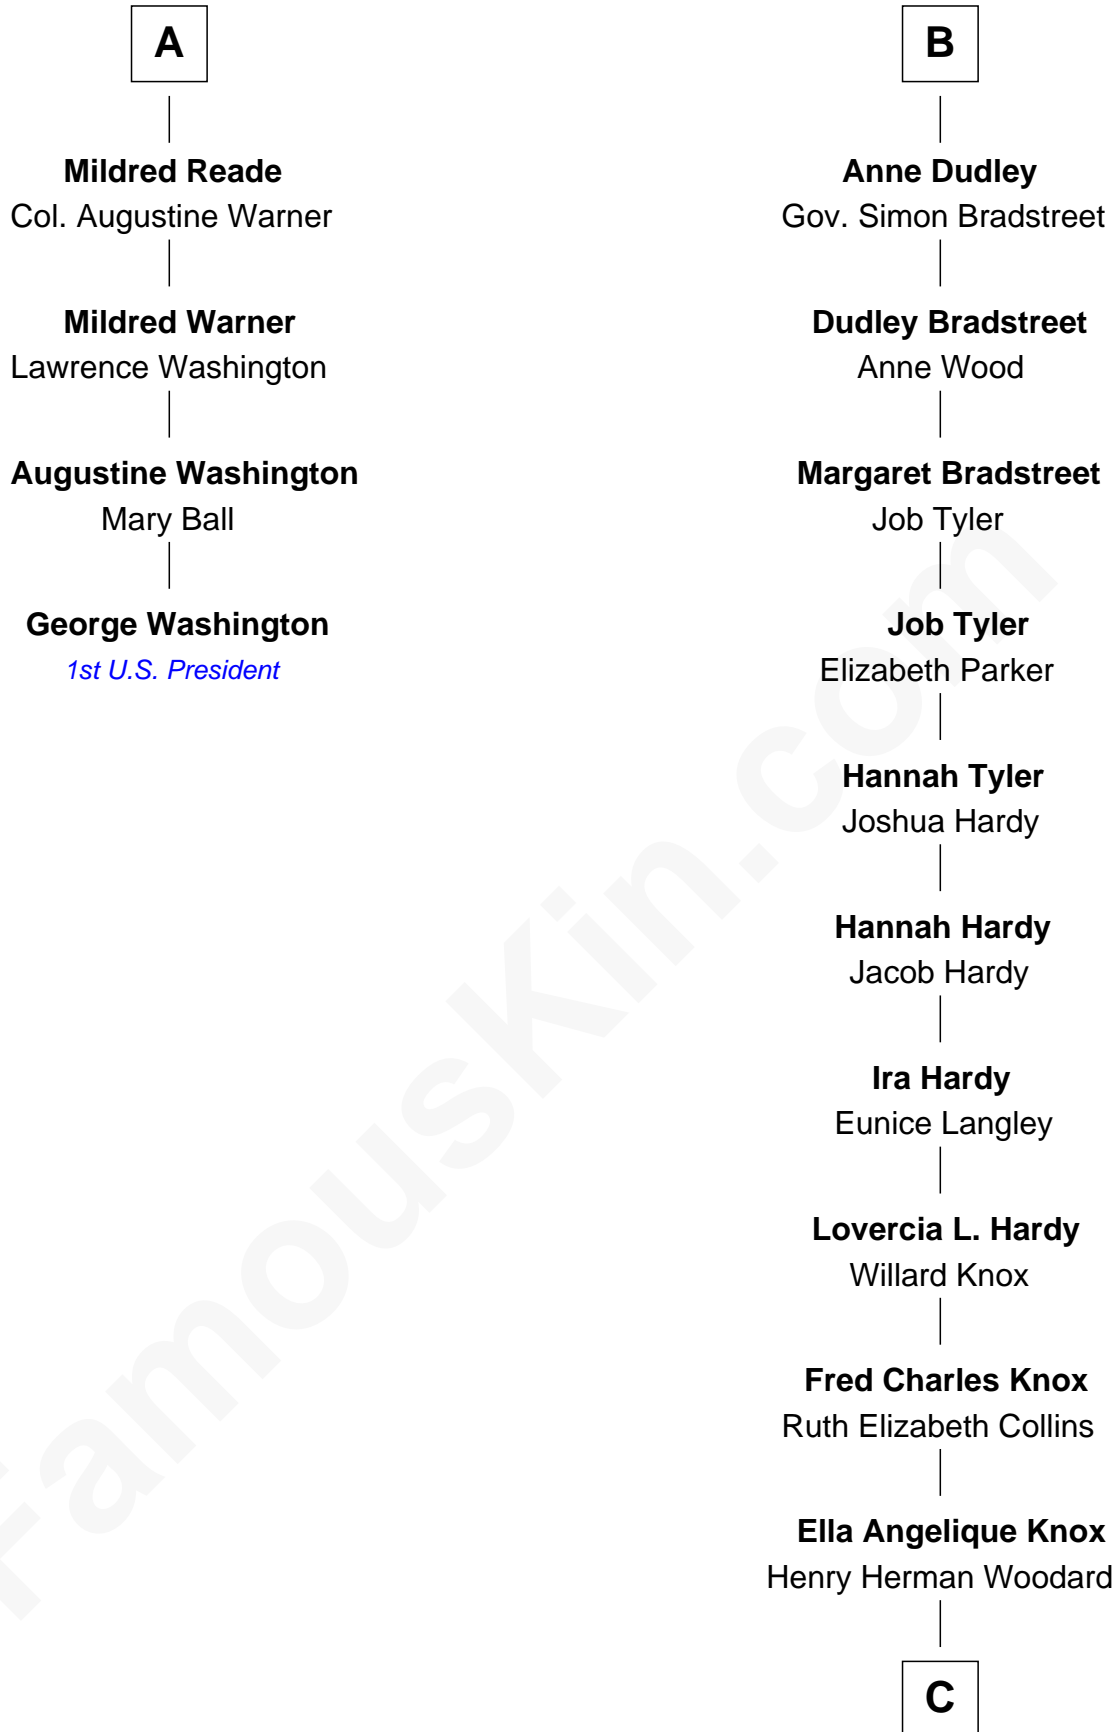

FamousKin.com

Relationship Chart of

George Washington

1st U.S. President

10th cousin 8 times removed of

James Taylor
Singer-Songwriter

C

Gertrude Arline Woodard

Dr. Isaac Montrose Taylor

James Taylor

Singer-Songwriter

FamousKin.com