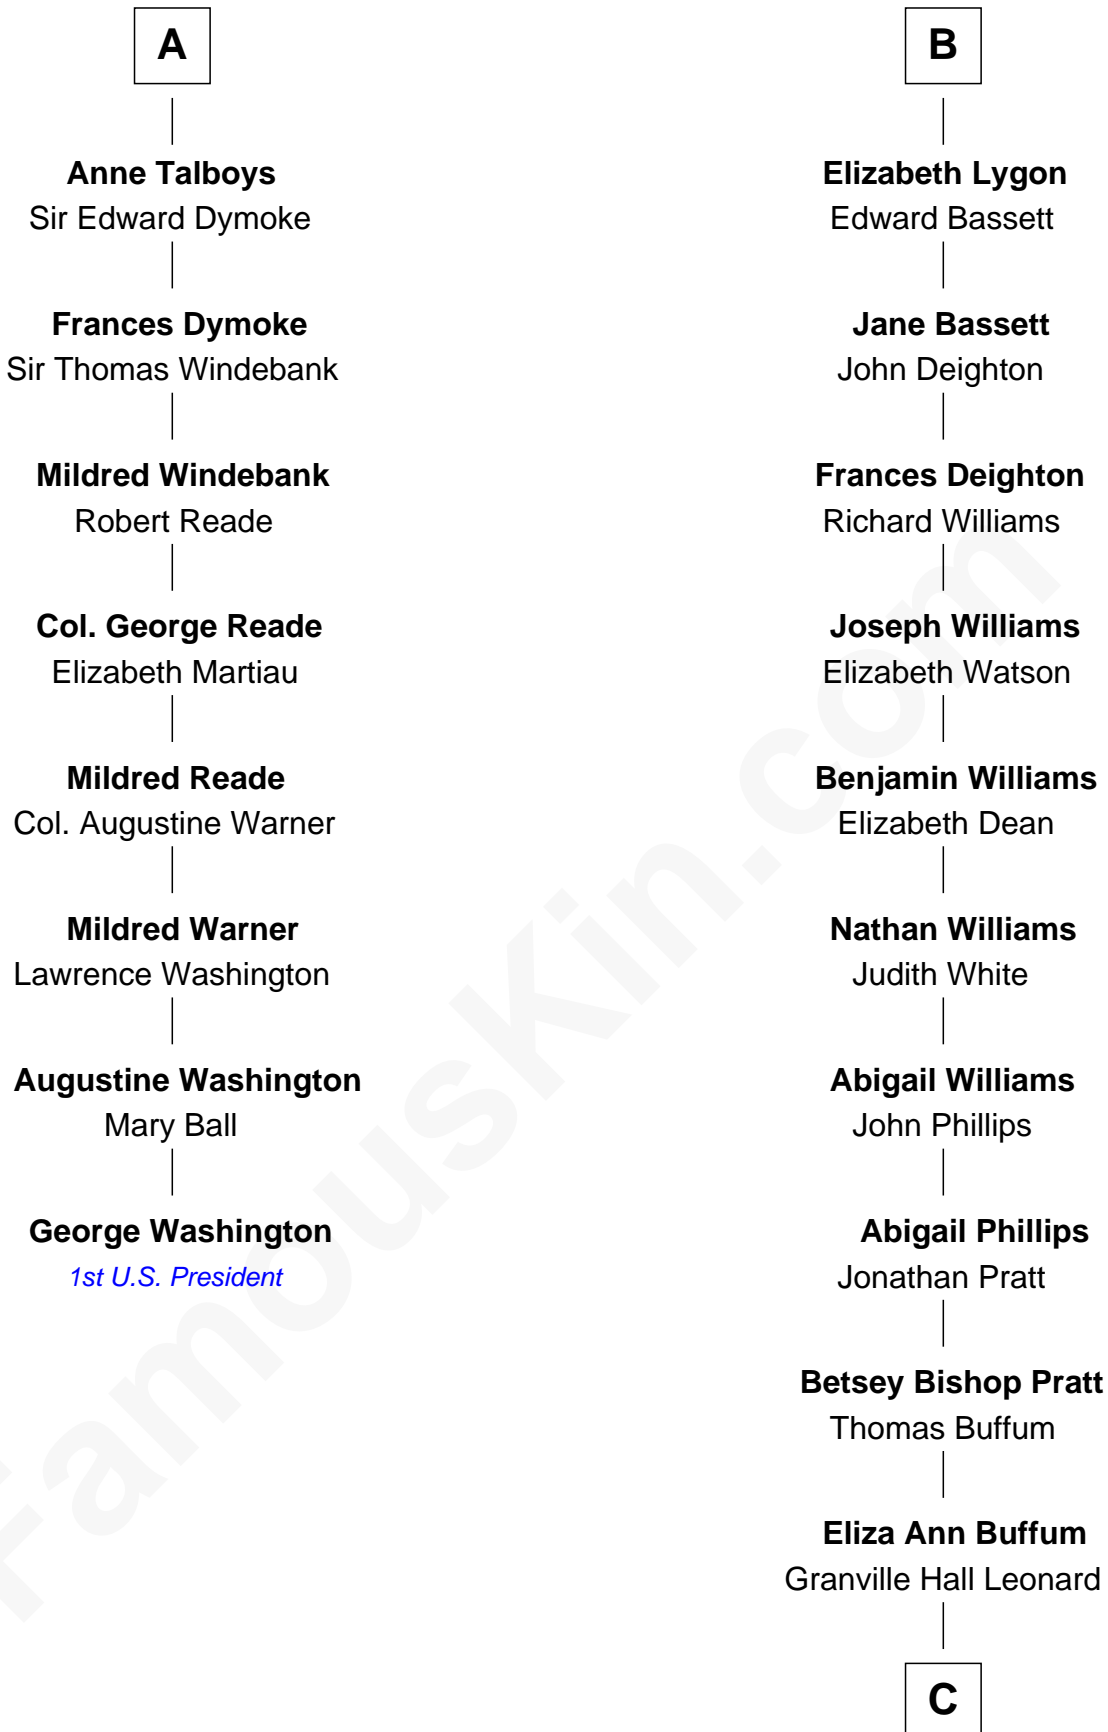

## Relationship Chart of

### George Washington

1st U.S. President

14th cousin 6 times removed of

**James Taylor**  
Singer-Songwriter

C

Emily Roxanna Leonard

Stanford Lyman Haynes

Theodosia Haynes

Alexander Taylor

Dr. Isaac Montrose Taylor

Gertrude Arline Woodard

James Taylor

*Singer-Songwriter*

FamousKin.com