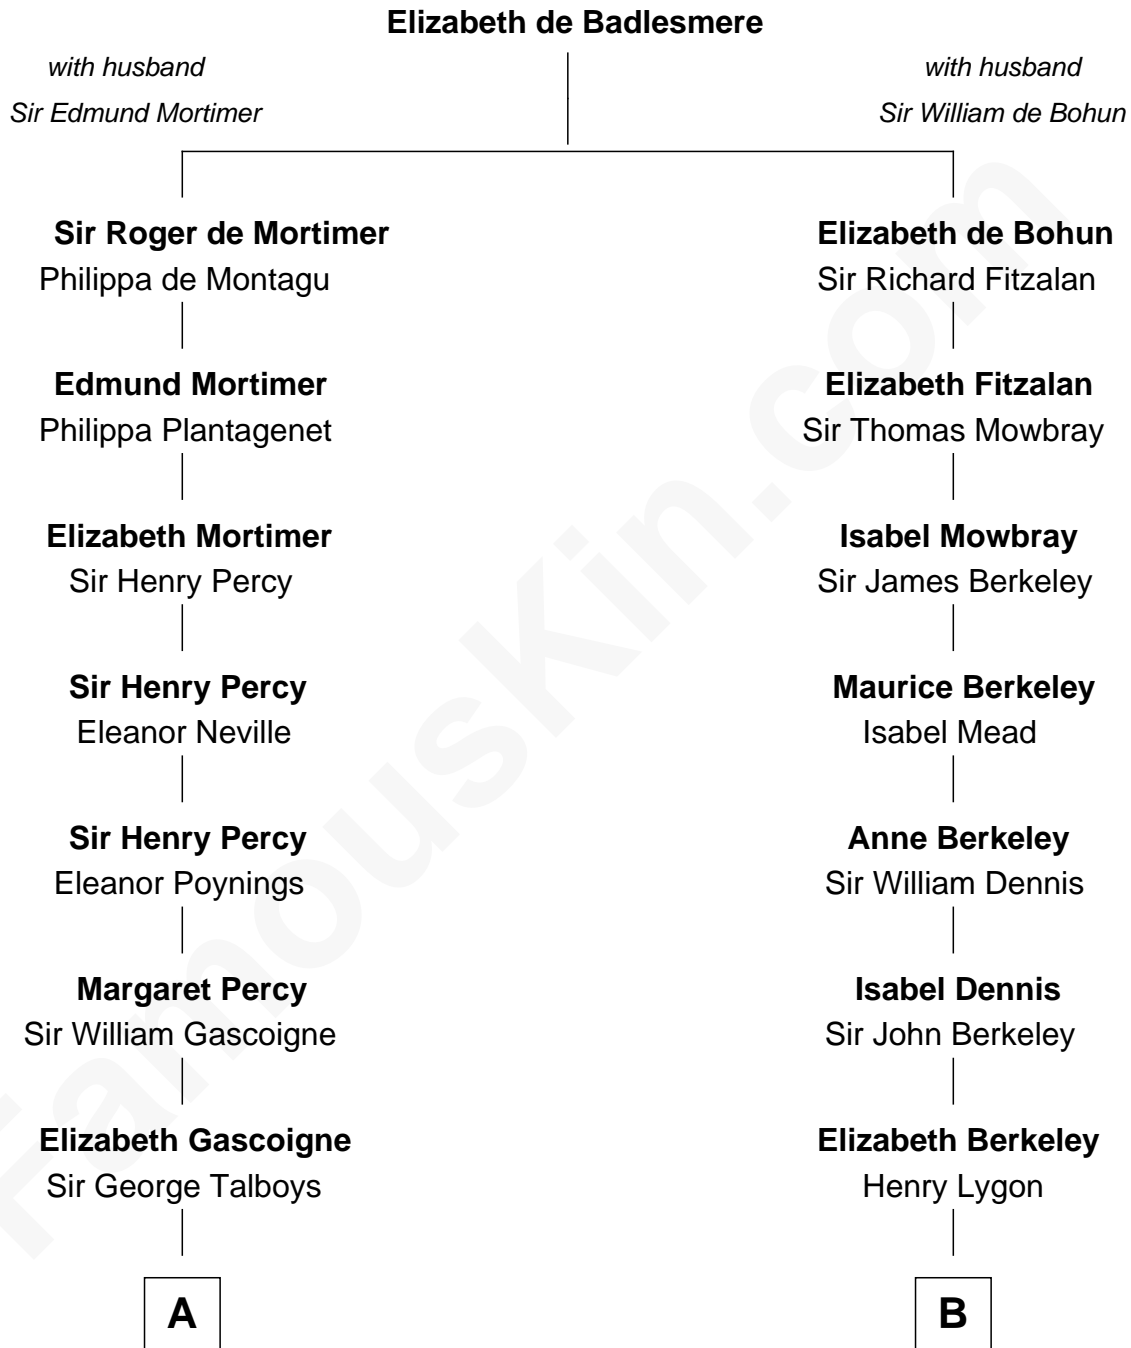

## Relationship Chart of

### George Washington

1st U.S. President

14th cousin 6 times removed of

**James Taylor**  
Singer-Songwriter

C

Emily Roxanna Leonard

Stanford Lyman Haynes

Theodosia Haynes

Alexander Taylor

Dr. Isaac Montrose Taylor

Gertrude Arline Woodard

James Taylor

*Singer-Songwriter*

FamousKin.com