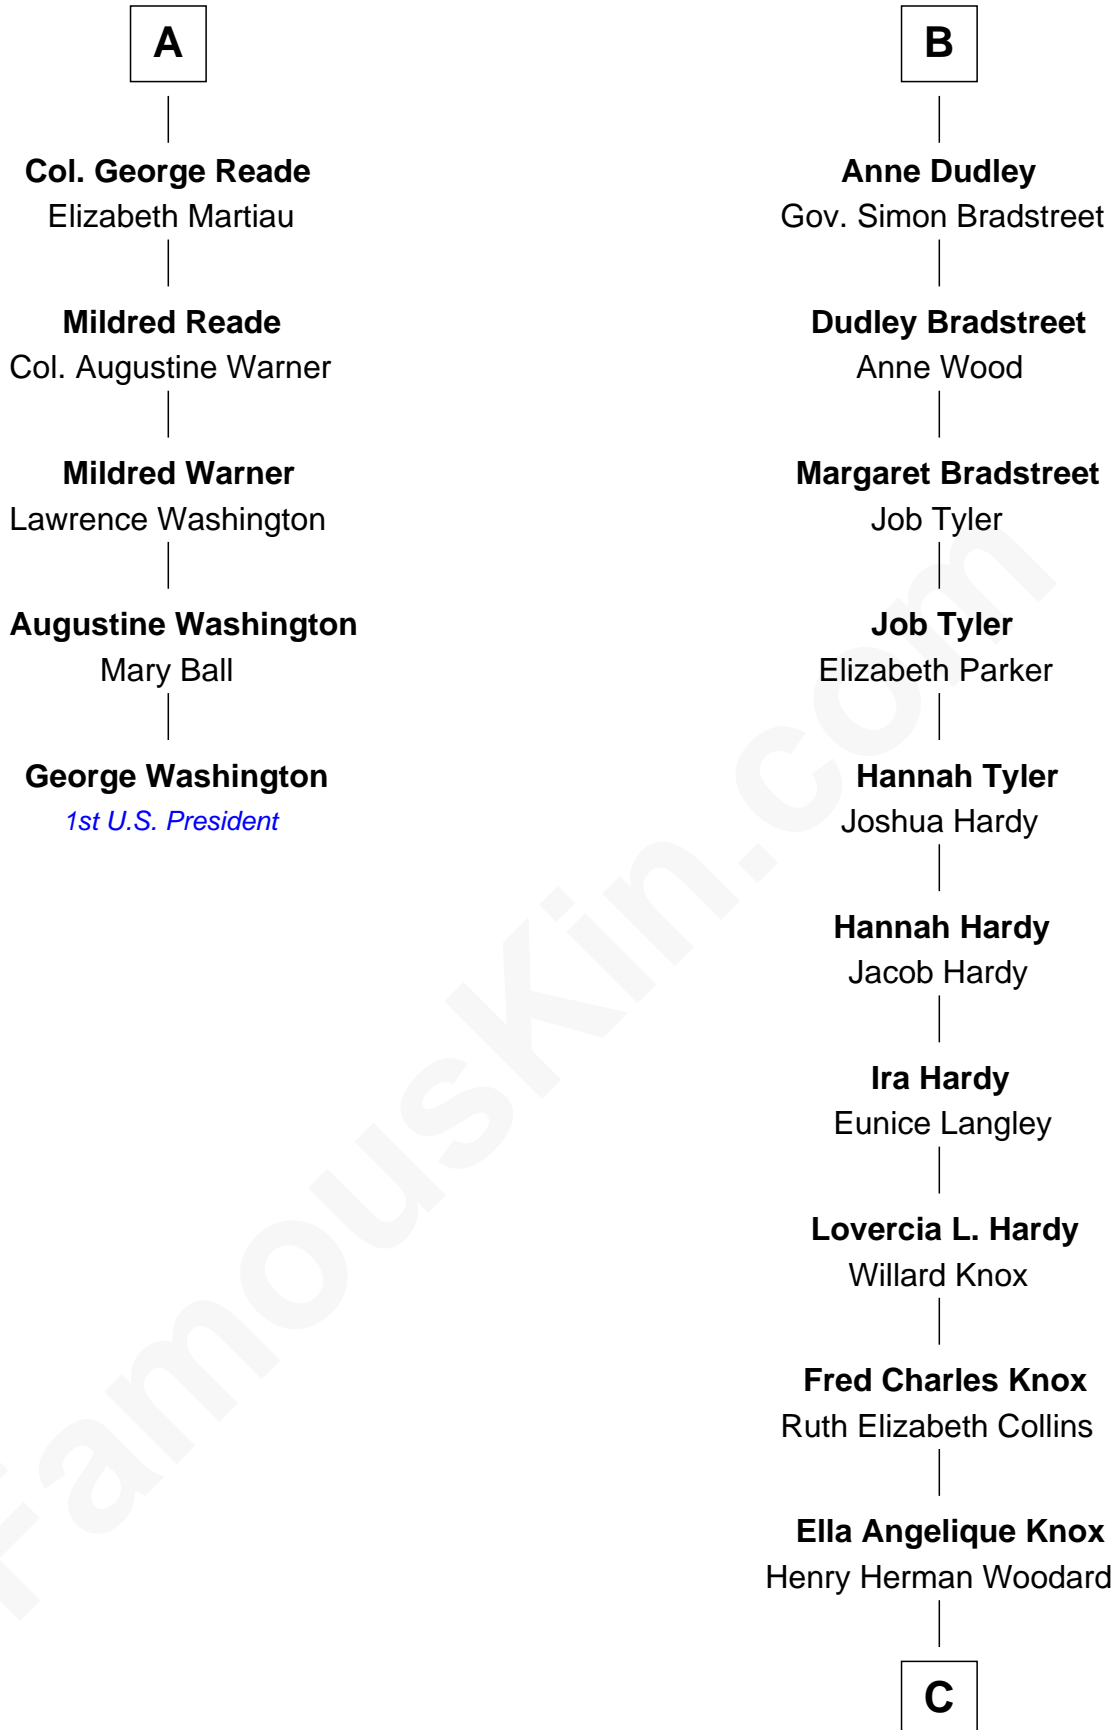

FamousKin.com

Relationship Chart of

George Washington

1st U.S. President

11th cousin 7 times removed of

James Taylor
Singer-Songwriter

Sir Ralph Neville
Joan Beaufort

C

Gertrude Arline Woodard

Dr. Isaac Montrose Taylor

James Taylor

Singer-Songwriter

FamousKin.com