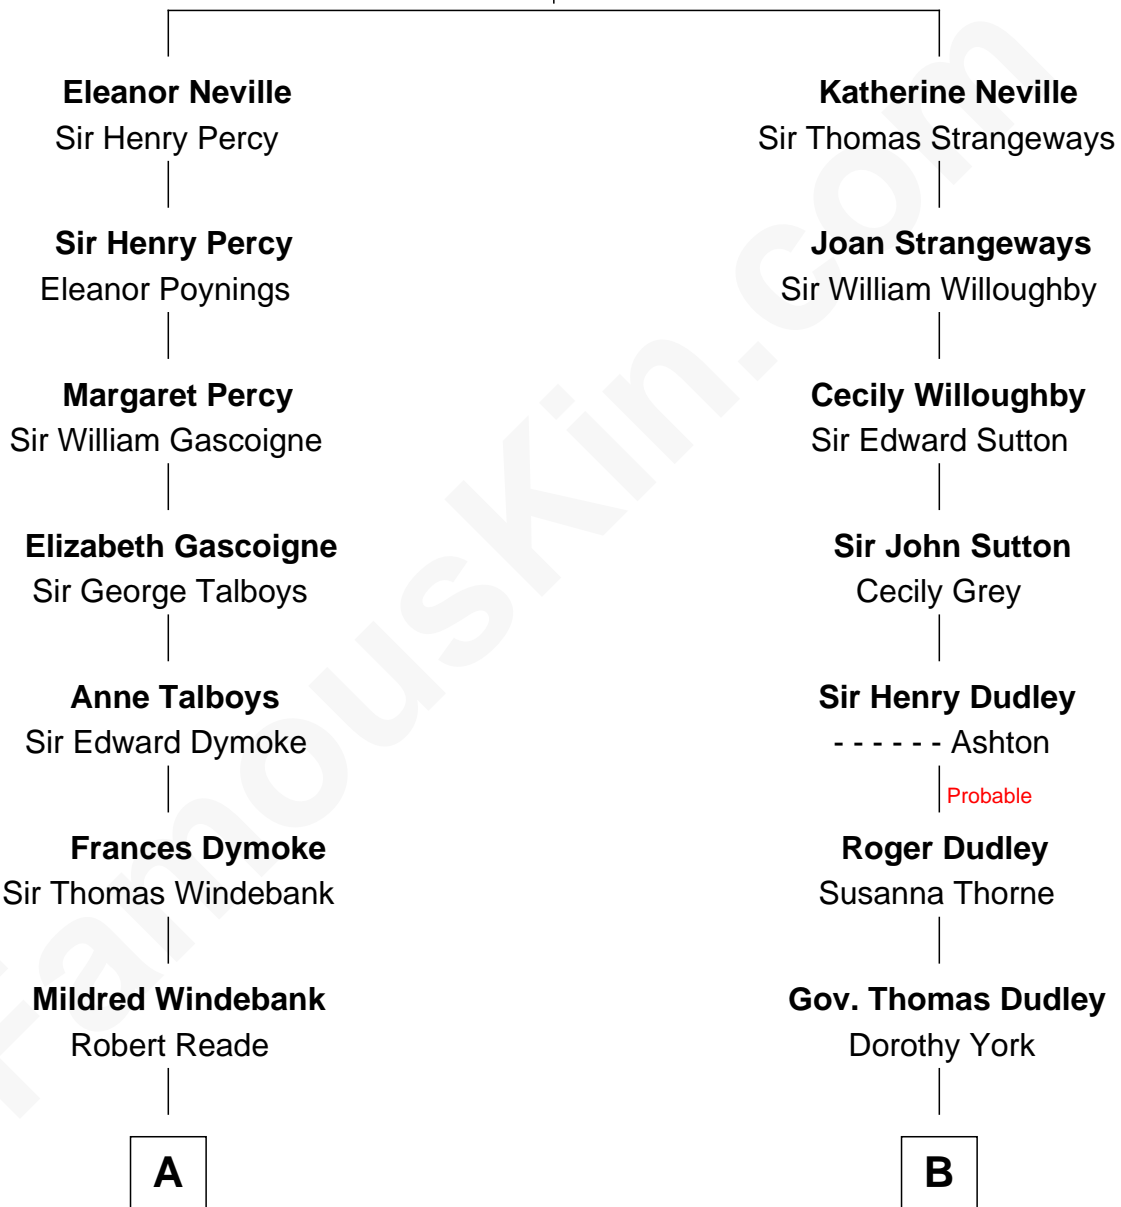

FamousKin.com

Relationship Chart of

George Washington

1st U.S. President

11th cousin 7 times removed of

James Taylor
Singer-Songwriter

Sir Ralph Neville
Joan Beaufort

C

Gertrude Arline Woodard

Dr. Isaac Montrose Taylor

James Taylor

Singer-Songwriter

FamousKin.com