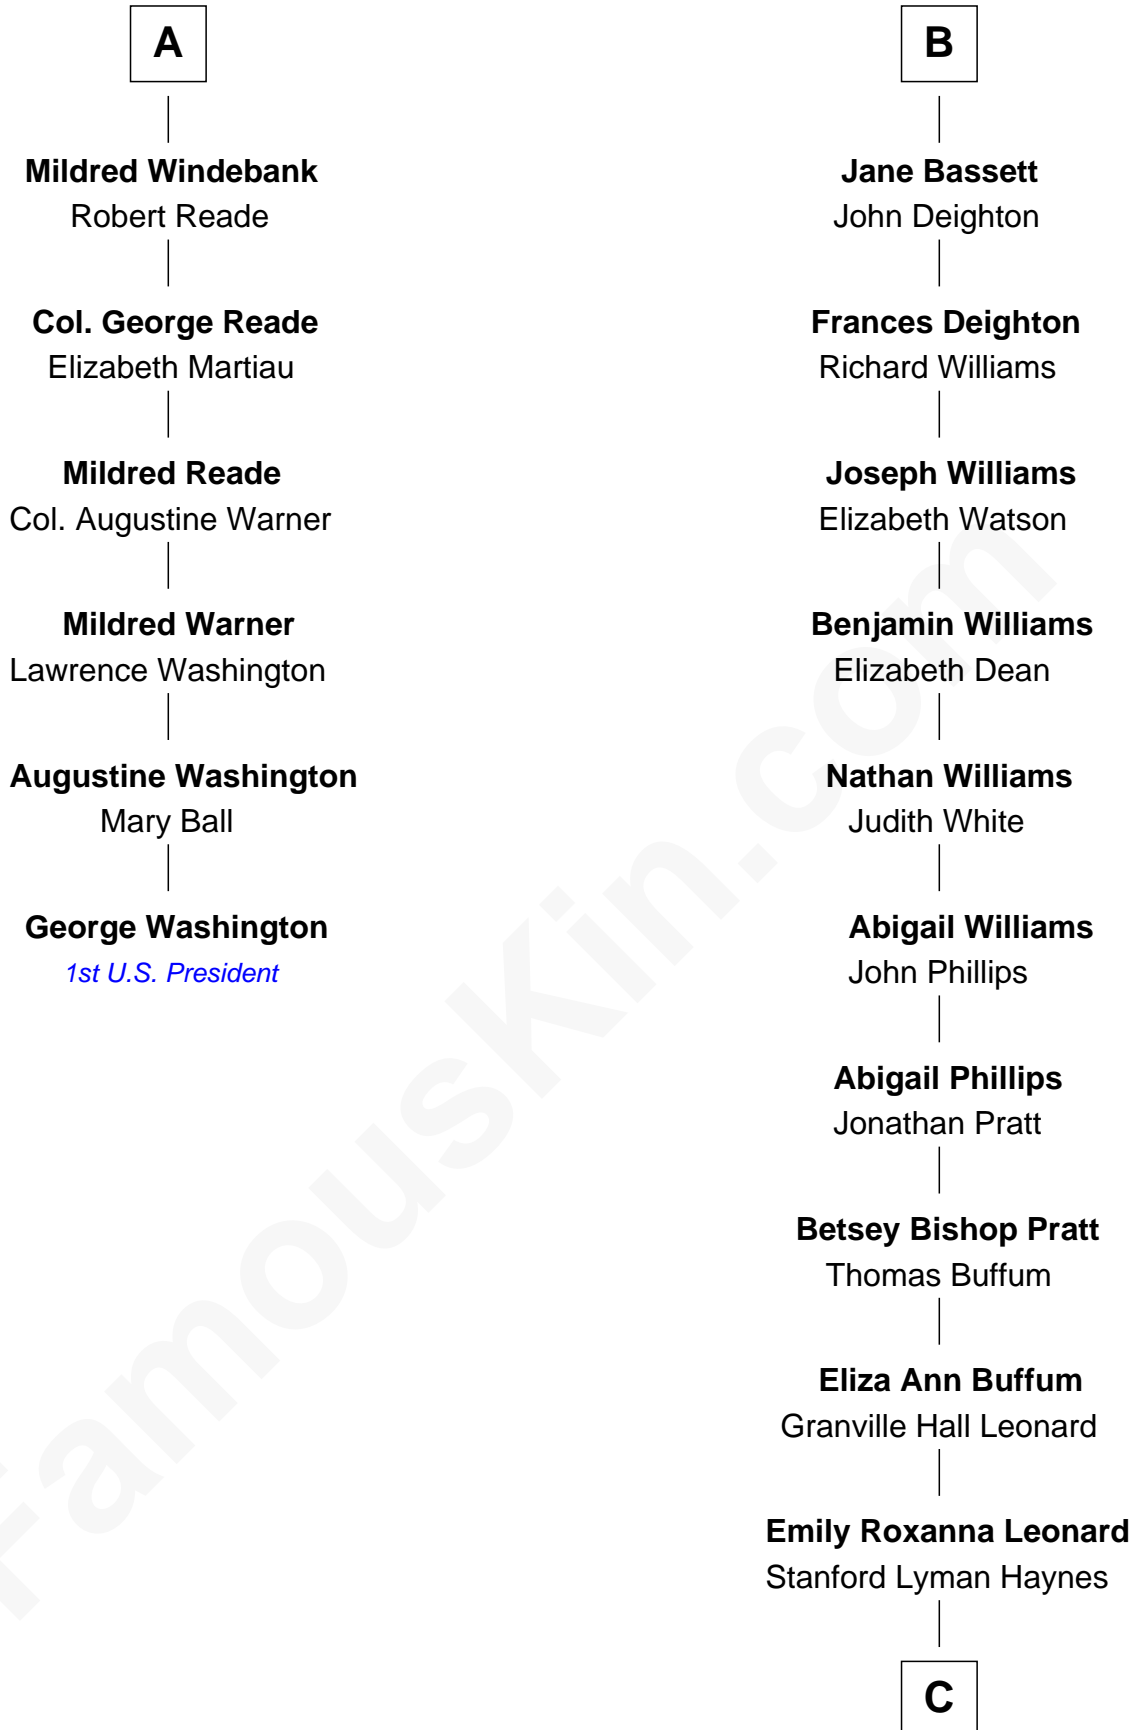

**FamousKin.com**  
**Relationship Chart of**  
**George Washington**  
*1st U.S. President*

12th cousin 7 times removed of

**James Taylor**  
*Singer-Songwriter*

**John de Mowbray**  
 Elizabeth de Segrave

Elizabeth Fitzalan

**Isabel Mowbray**

Sir James Berkeley

**Maurice Berkeley**

Isabel Mead

**Anne Berkeley**

Sir William Dennis

**Isabel Dennis**

Sir John Berkeley

**Elizabeth Berkeley**

Henry Lygon

**Elizabeth Lygon**

Edward Bassett

**B**

C

**Theodosia Haynes**

Alexander Taylor

**Dr. Isaac Montrose Taylor**

Gertrude Arline Woodard

**James Taylor**

*Singer-Songwriter*

FamousKin.com