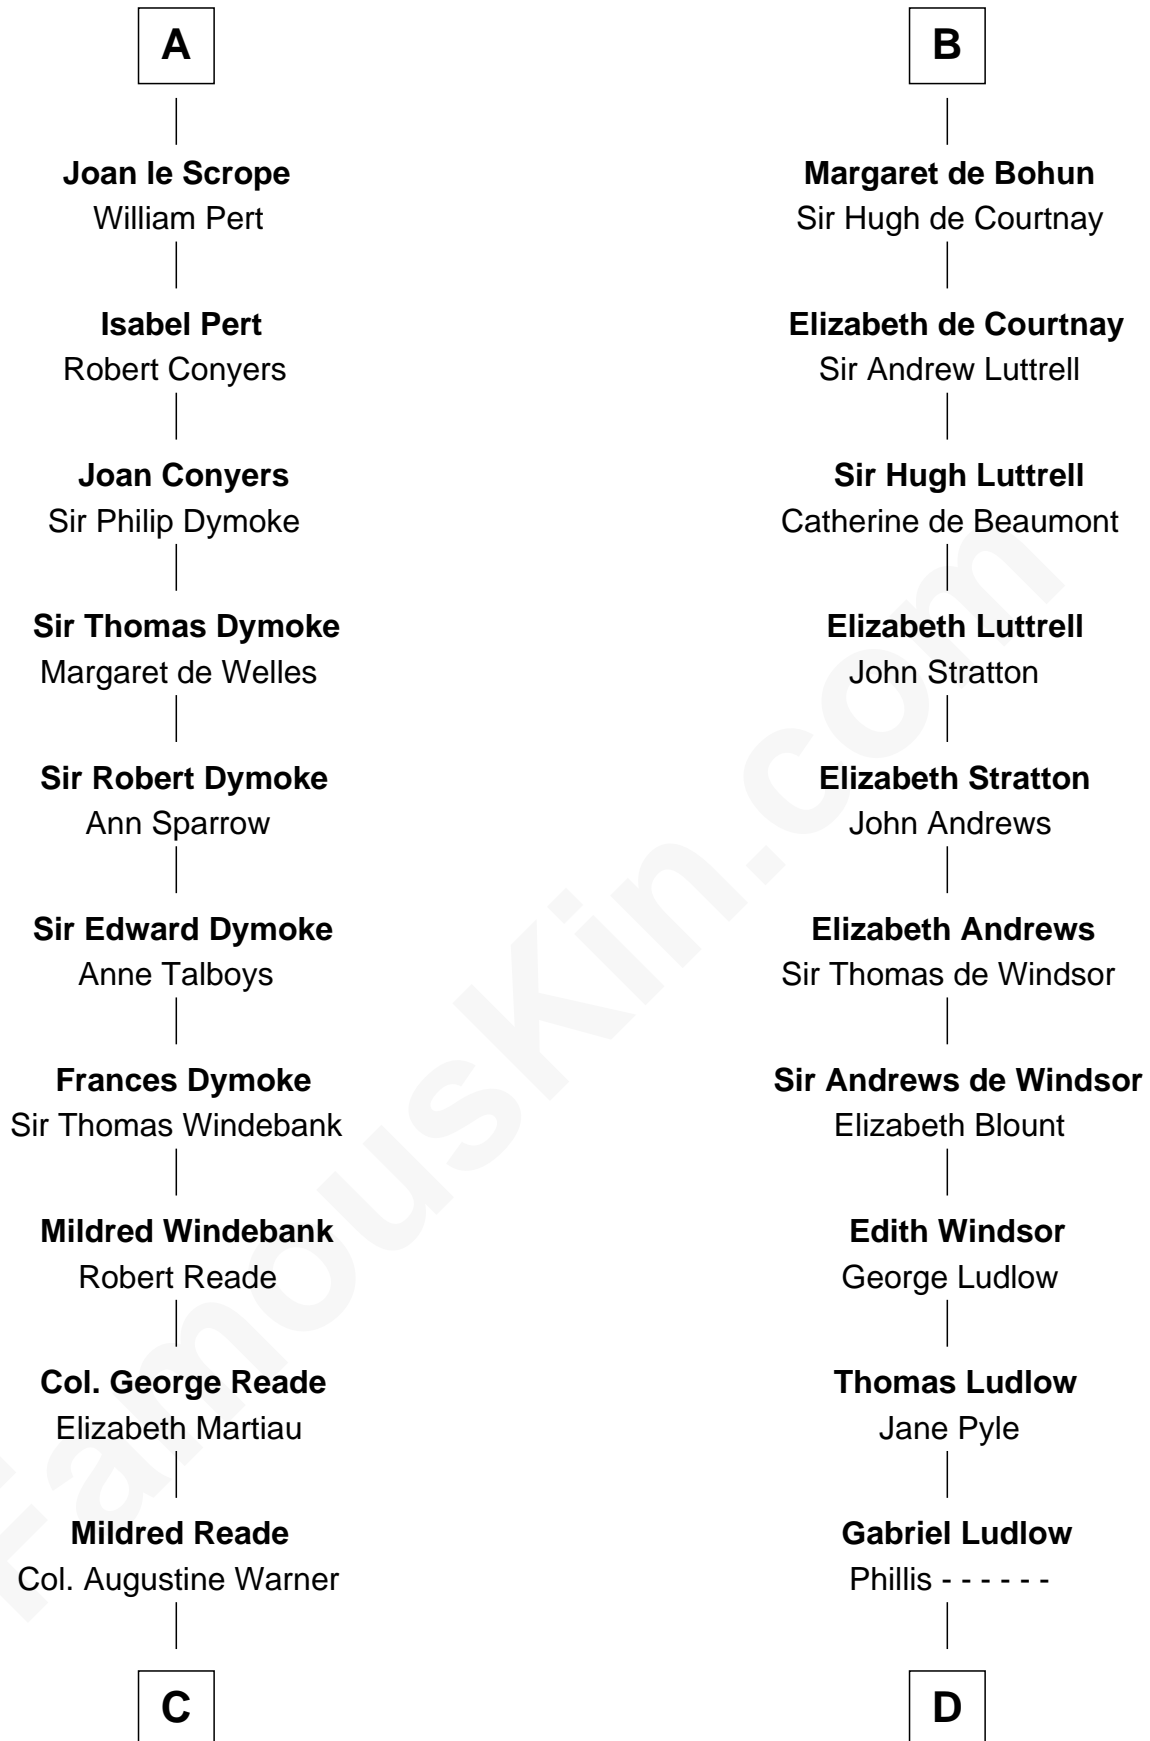

**FamousKin.com**  
**Relationship Chart of**  
**George Washington**  
*1st U.S. President*

19th cousin 1 time removed of

**Carter Braxton**  
*Signer of the Declaration of Independence*

**C**

**Mildred Warner**  
Lawrence Washington

**Augustine Washington**  
Mary Ball

**George Washington**  
*1st U.S. President*

**D**

**Sarah Ludlow**  
Col. John Carter

**Col. Robert Carter**  
Elizabeth Landon

**Mary Carter**  
George Braxton

**Carter Braxton**  
*Signer of Declaration of Independence*