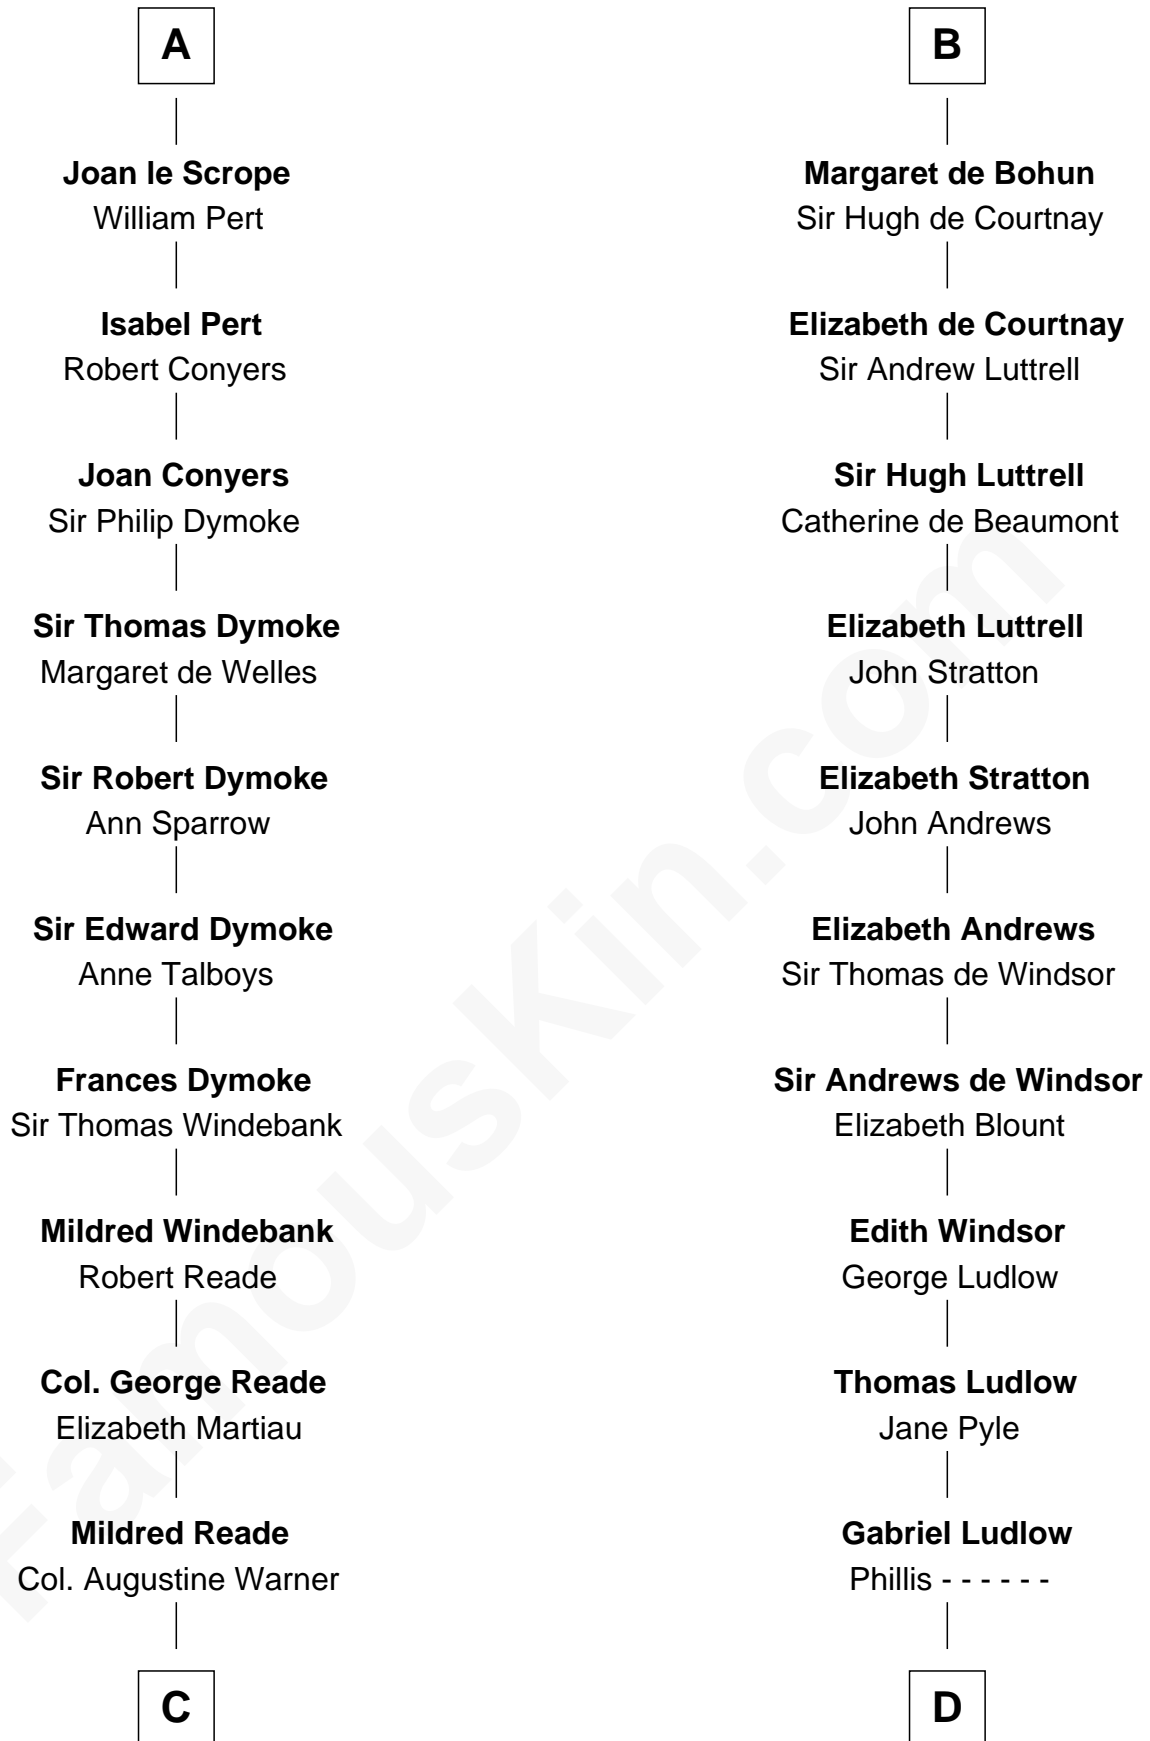

FamousKin.com
Relationship Chart of
George Washington
1st U.S. President

19th cousin 1 time removed of

Carter Braxton
Signer of the Declaration of Independence

C

Mildred Warner
Lawrence Washington

Augustine Washington
Mary Ball

George Washington
1st U.S. President

D

Sarah Ludlow
Col. John Carter

Col. Robert Carter
Elizabeth Landon

Mary Carter
George Braxton

Carter Braxton
Signer of Declaration of Independence

FamousKin.com