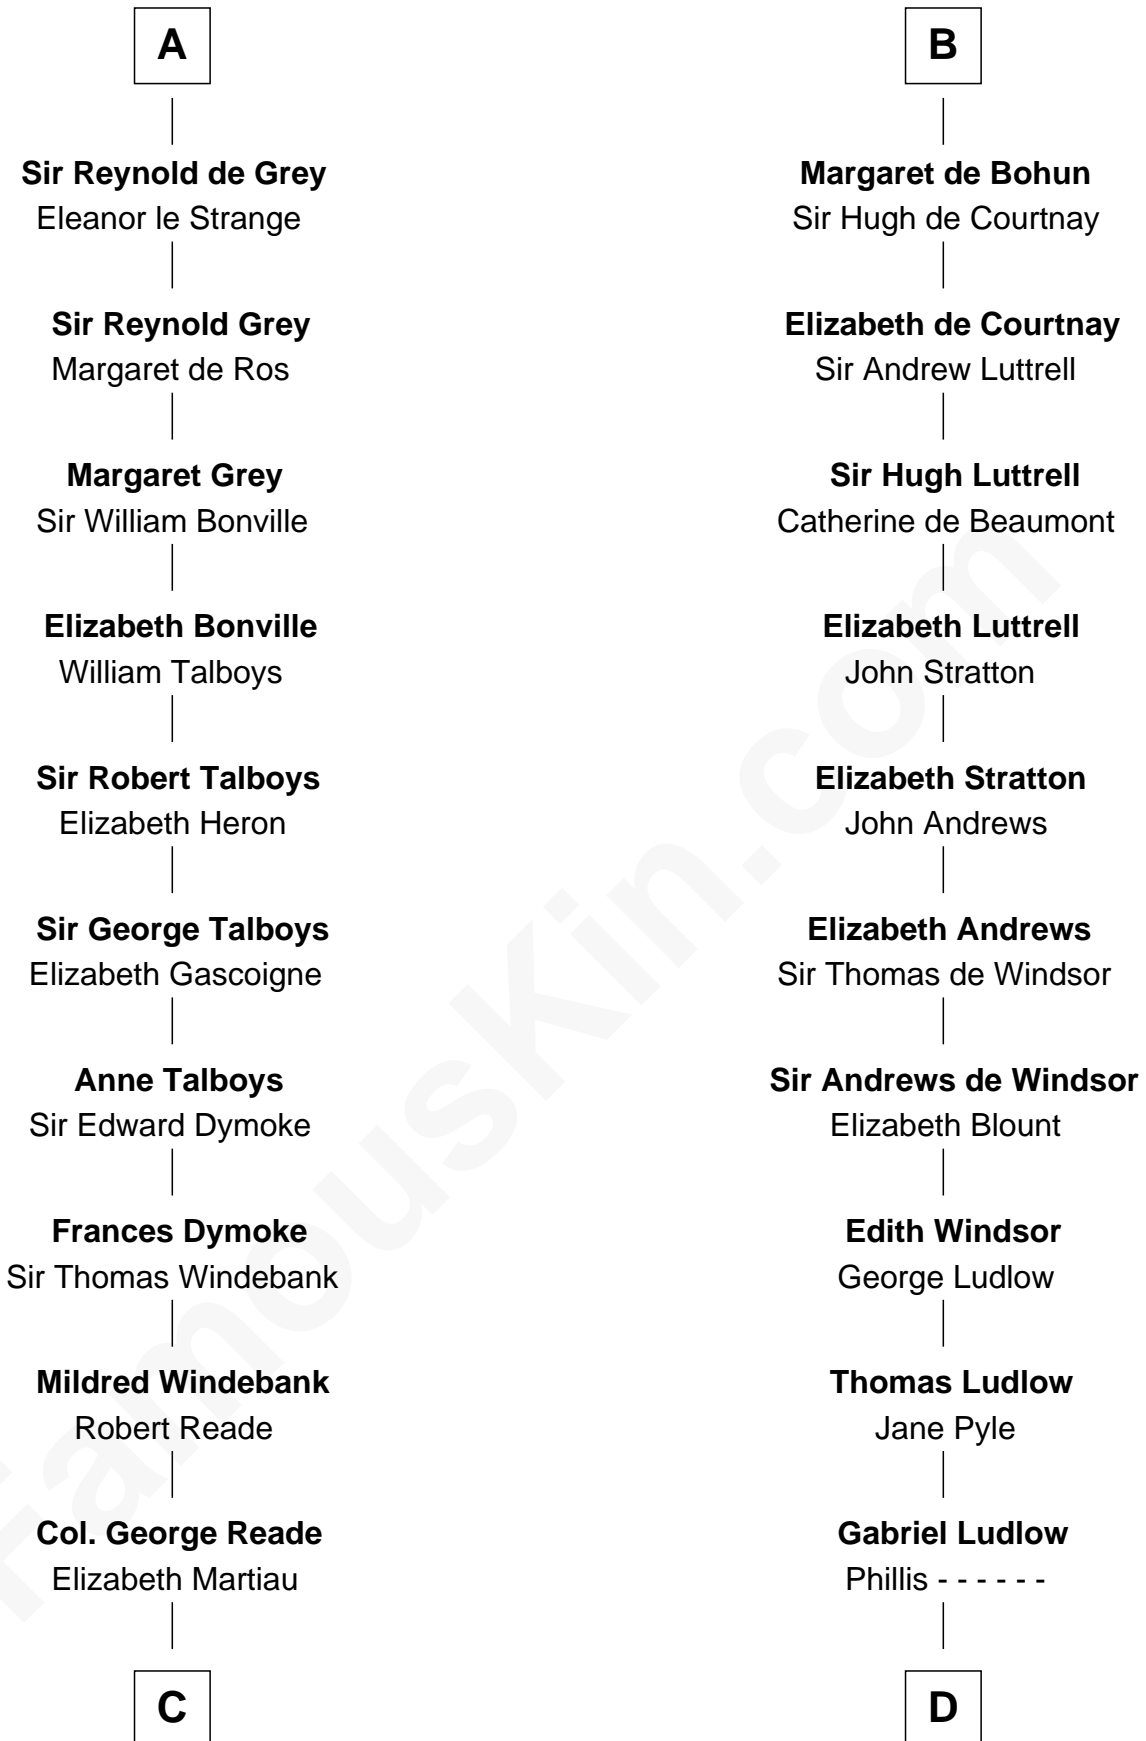

FamousKin.com

Relationship Chart of

George Washington

1st U.S. President

20th cousin of

Carter Braxton

Signer of the Declaration of Independence

C

Mildred Reade
Col. Augustine Warner

Mildred Warner
Lawrence Washington

Augustine Washington
Mary Ball

George Washington
1st U.S. President

D

Sarah Ludlow
Col. John Carter

Col. Robert Carter
Elizabeth Landon

Mary Carter
George Braxton

Carter Braxton
Signer of Declaration of Independence

FamousKin.com