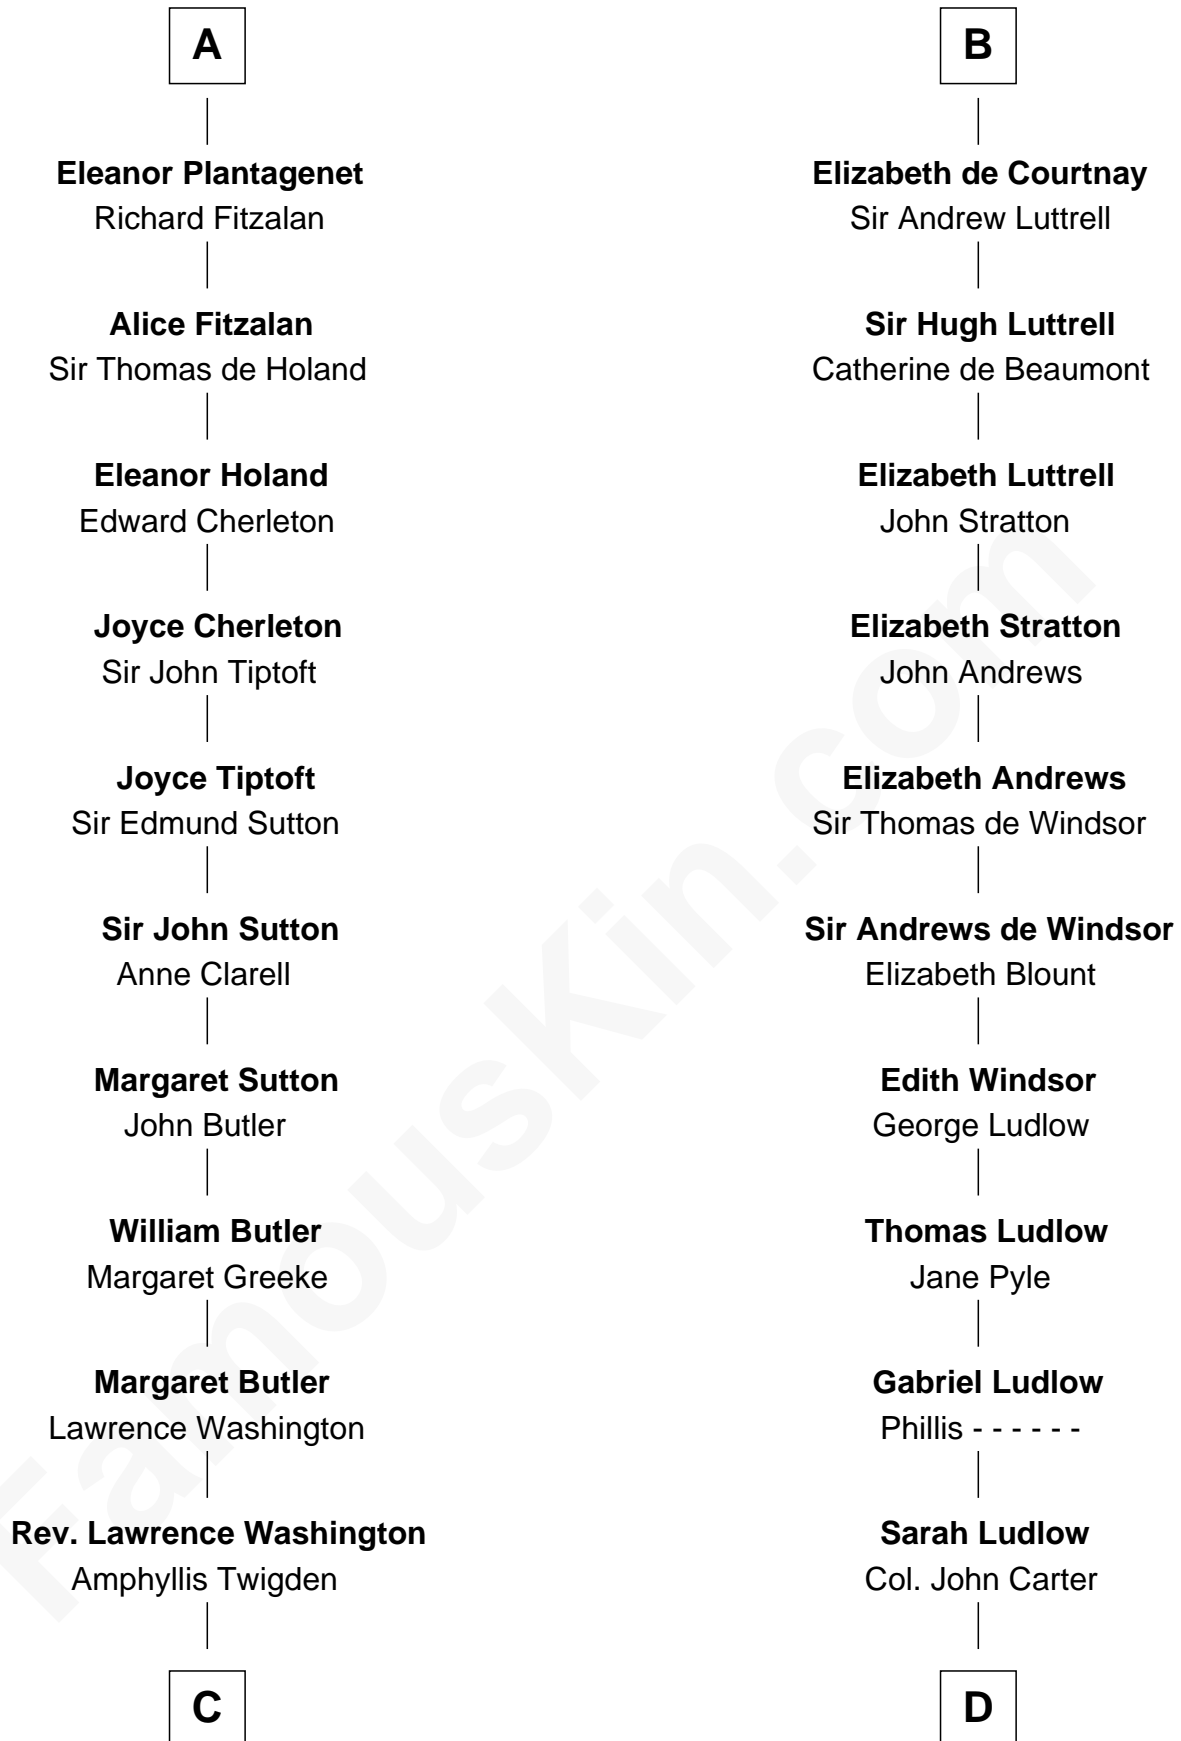

FamousKin.com
Relationship Chart of
George Washington
1st U.S. President

19th cousin 1 time removed of

Carter Braxton
Signer of the Declaration of Independence

C

John Washington

Anne Pope

Lawrence Washington

Mildred Warner

Augustine Washington

Mary Ball

George Washington

1st U.S. President

D

Col. Robert Carter

Elizabeth Landon

Mary Carter

George Braxton

Carter Braxton

Signer of Declaration of Independence

FamousKin.com