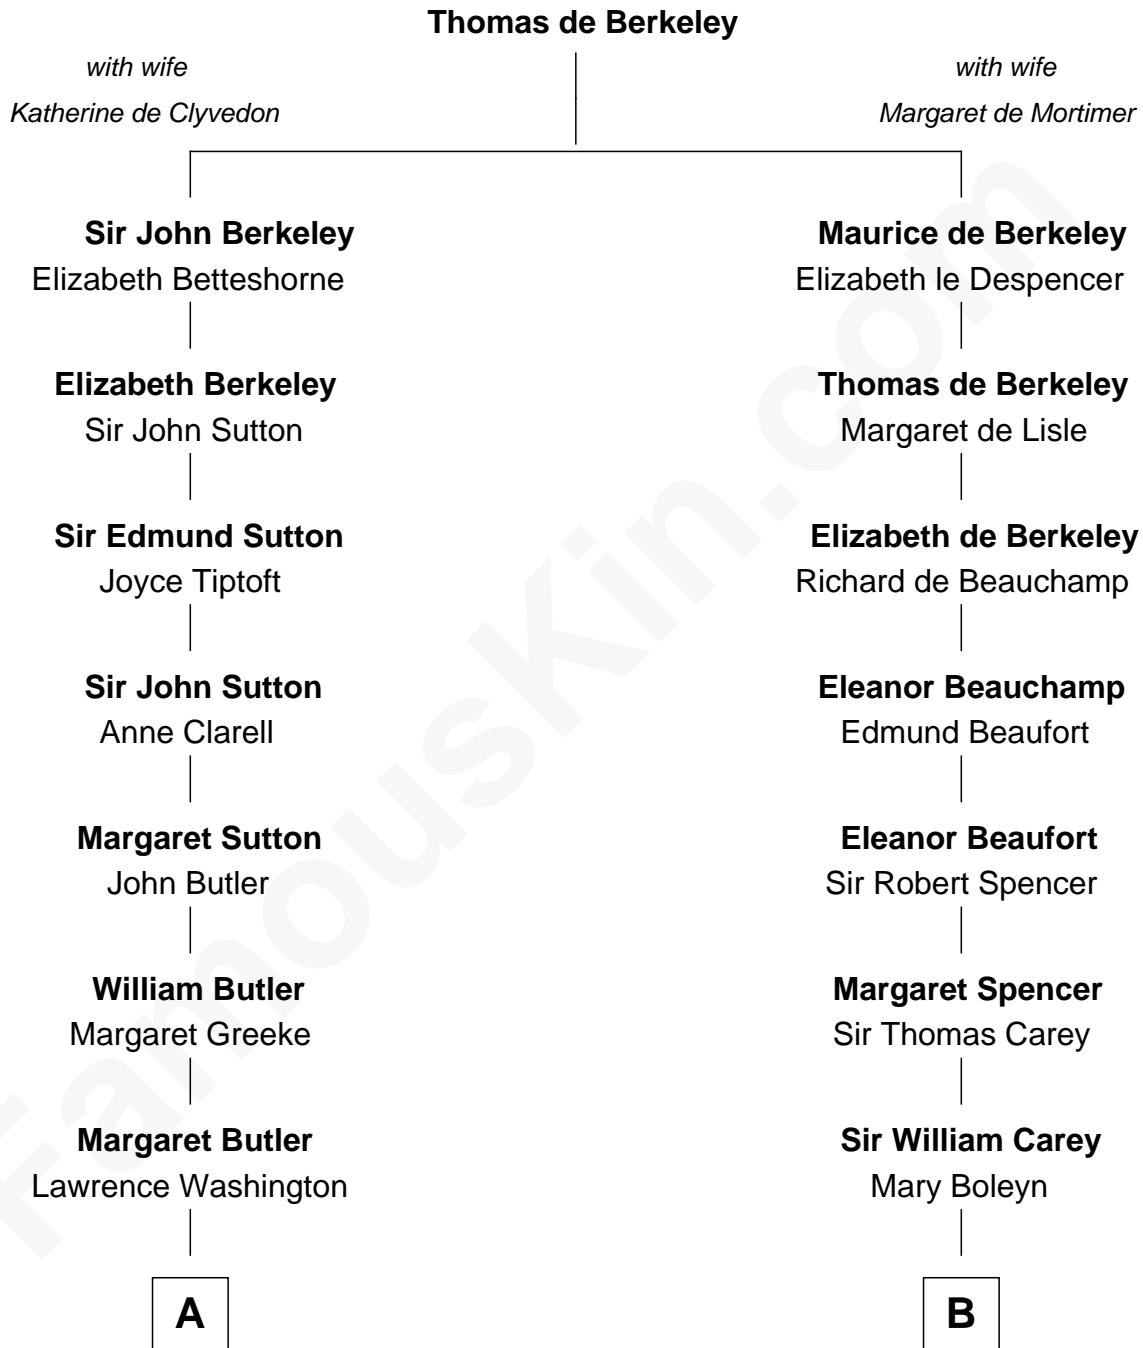

FamousKin.com
Relationship Chart of
George Washington
1st U.S. President

11th cousin 9 times removed of

Cokie Roberts
Author and TV Journalist

C

—
Judge Louis Bingaman Claiborne

Rosa Marie Pourciau

—
Roland Philemon Claiborne

Martha Corinne Morrison

—
Marie Corinne Morrison Claiborne

Hale Boggs

—
Cokie Roberts

Author and TV Journalist