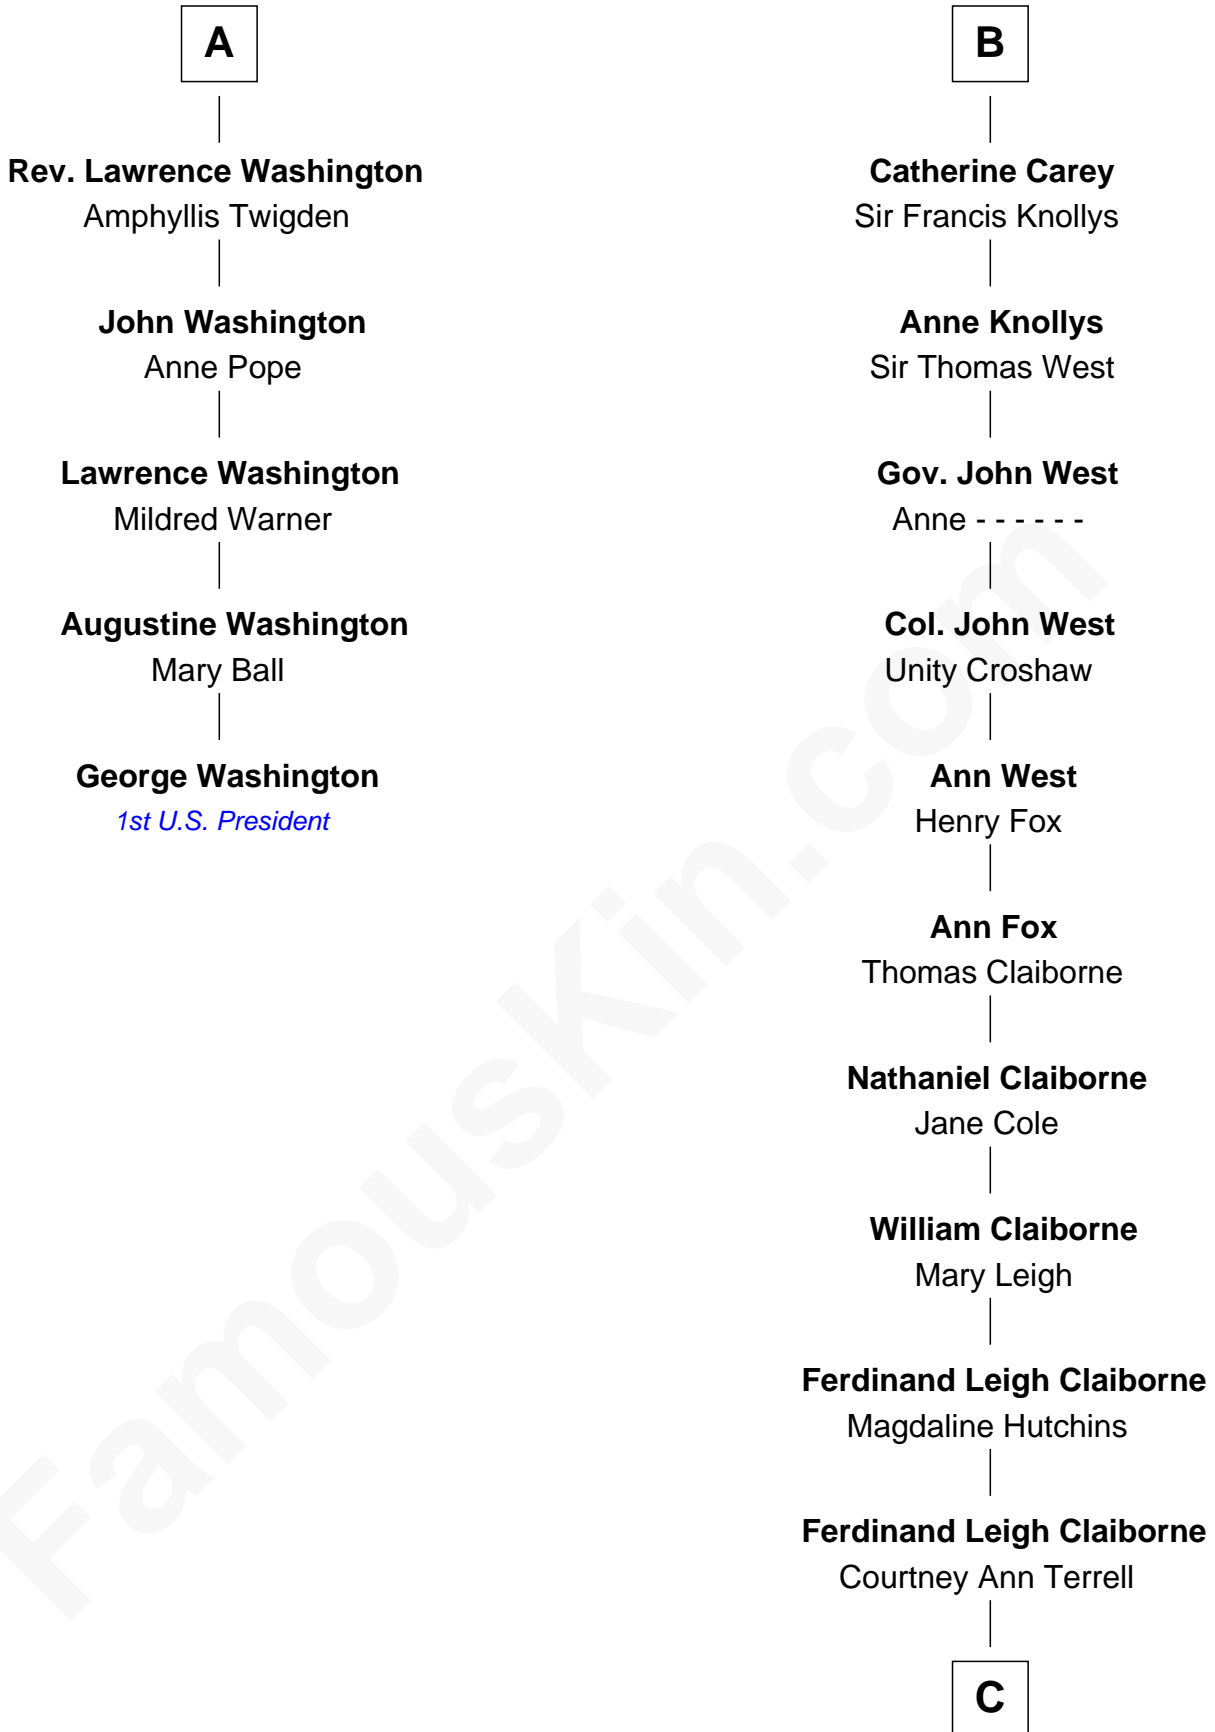

FamousKin.com
Relationship Chart of
George Washington
1st U.S. President

11th cousin 9 times removed of

Cokie Roberts
Author and TV Journalist

C

—
Judge Louis Bingaman Claiborne

Rosa Marie Pourciau

—
Roland Philemon Claiborne

Martha Corinne Morrison

—
Marie Corinne Morrison Claiborne

Hale Boggs

—
Cokie Roberts

Author and TV Journalist