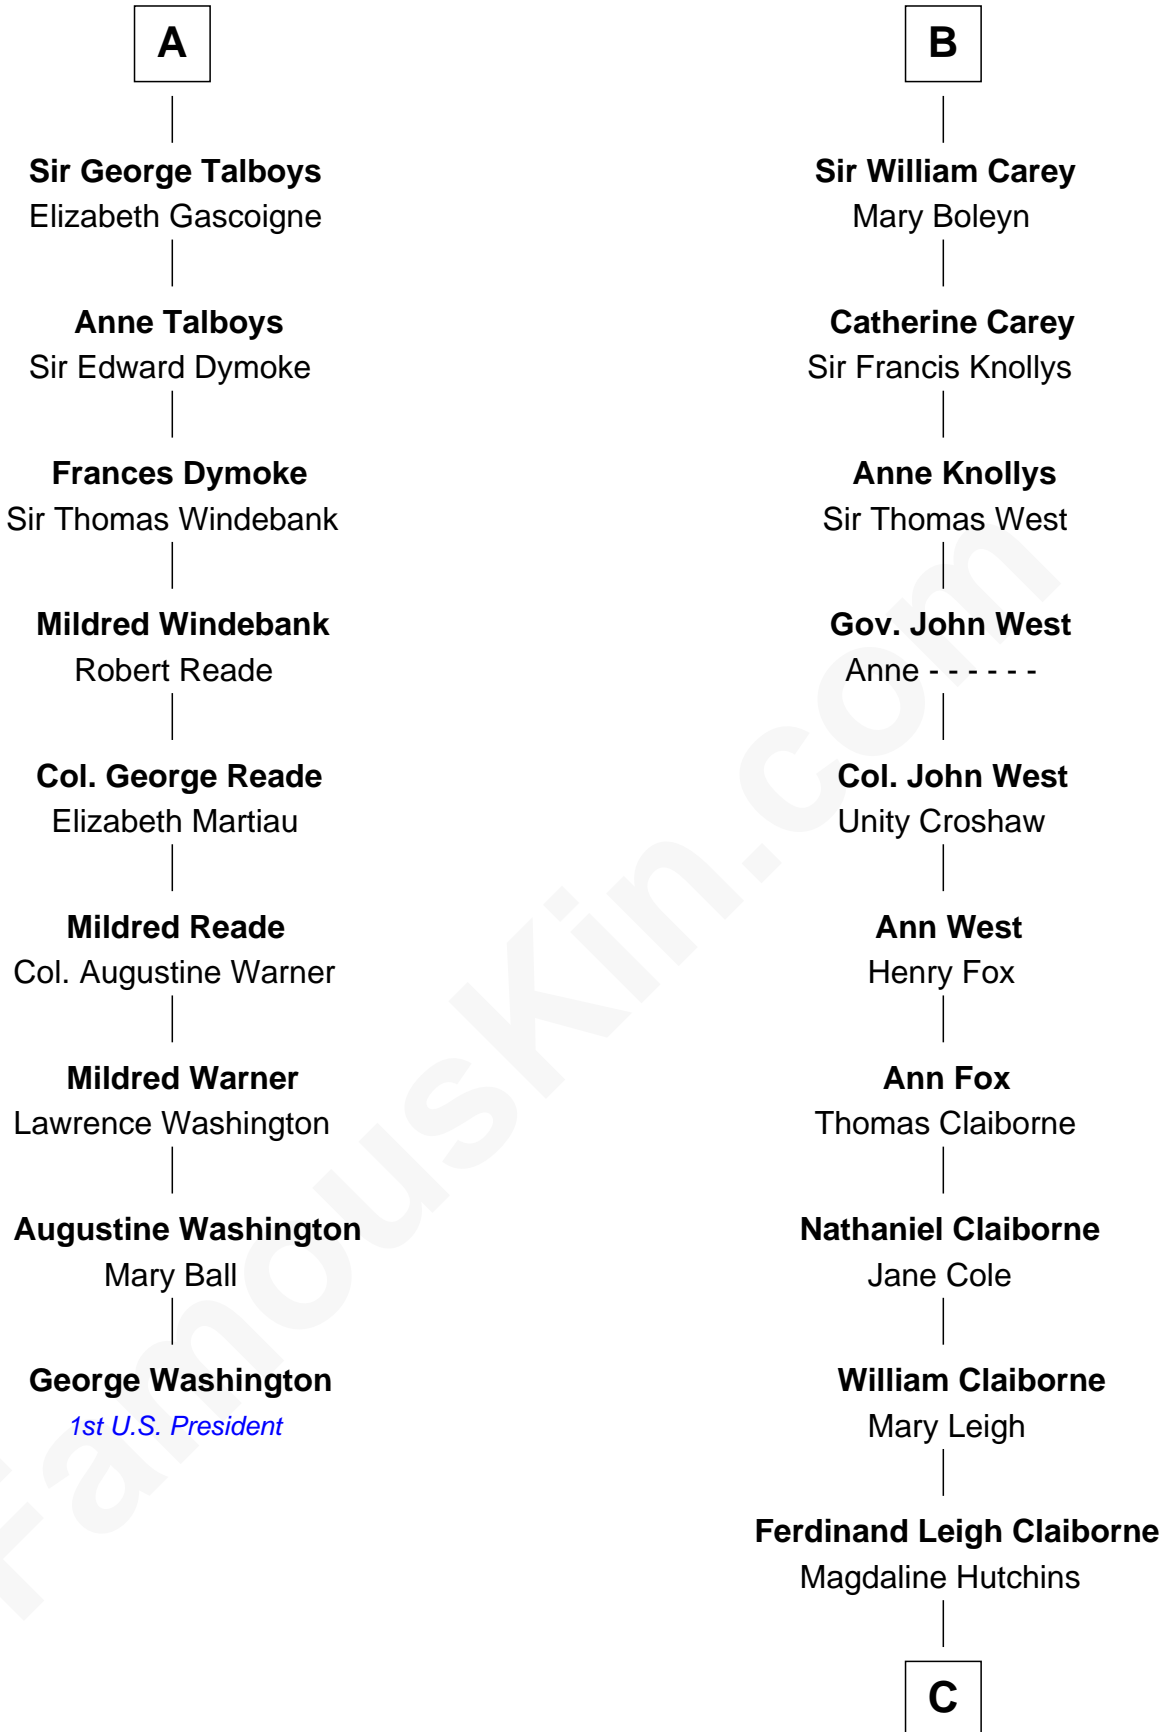

**FamousKin.com**  
**Relationship Chart of**  
**George Washington**  
*1st U.S. President*

15th cousin 6 times removed of

**Cokie Roberts**  
*Author and TV Journalist*

**Sir Gilbert de Clare**  
 Joan of Acre

**Thomas de Berkeley**  
 Margaret de Lisle

**Margaret de Ros**  
 Sir Reynold Grey

**Elizabeth de Berkeley**  
 Richard de Beauchamp

**Margaret Grey**  
 Sir William Bonville

**Eleanor Beauchamp**  
 Edmund Beaufort

**Elizabeth Bonville**  
 William Talboys

**Eleanor Beaufort**  
 Sir Robert Spencer

**Sir Robert Talboys**  
 Elizabeth Heron

**Margaret Spencer**  
 Sir Thomas Carey

**A**

**B**

**C**

**Ferdinand Leigh Claiborne**