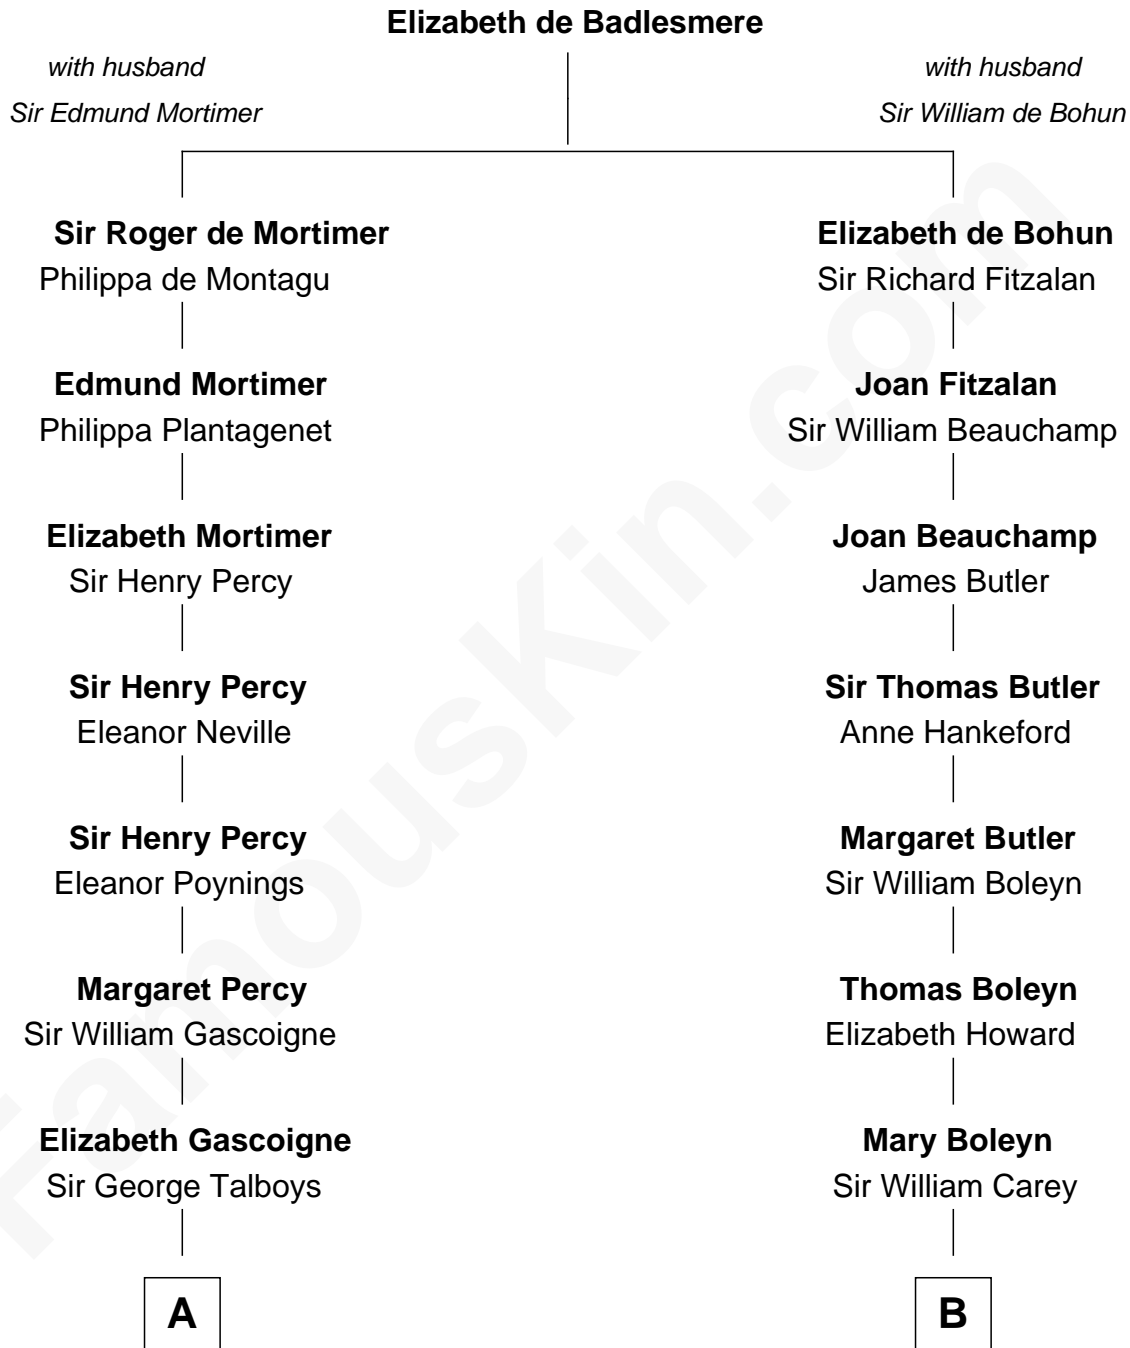

FamousKin.com
Relationship Chart of
George Washington
1st U.S. President

14th cousin 6 times removed of

Cokie Roberts
Author and TV Journalist

C

—
Judge Louis Bingaman Claiborne

Rosa Marie Pourciau

—
Roland Philemon Claiborne

Martha Corinne Morrison

—
Marie Corinne Morrison Claiborne

Hale Boggs

—
Cokie Roberts

Author and TV Journalist