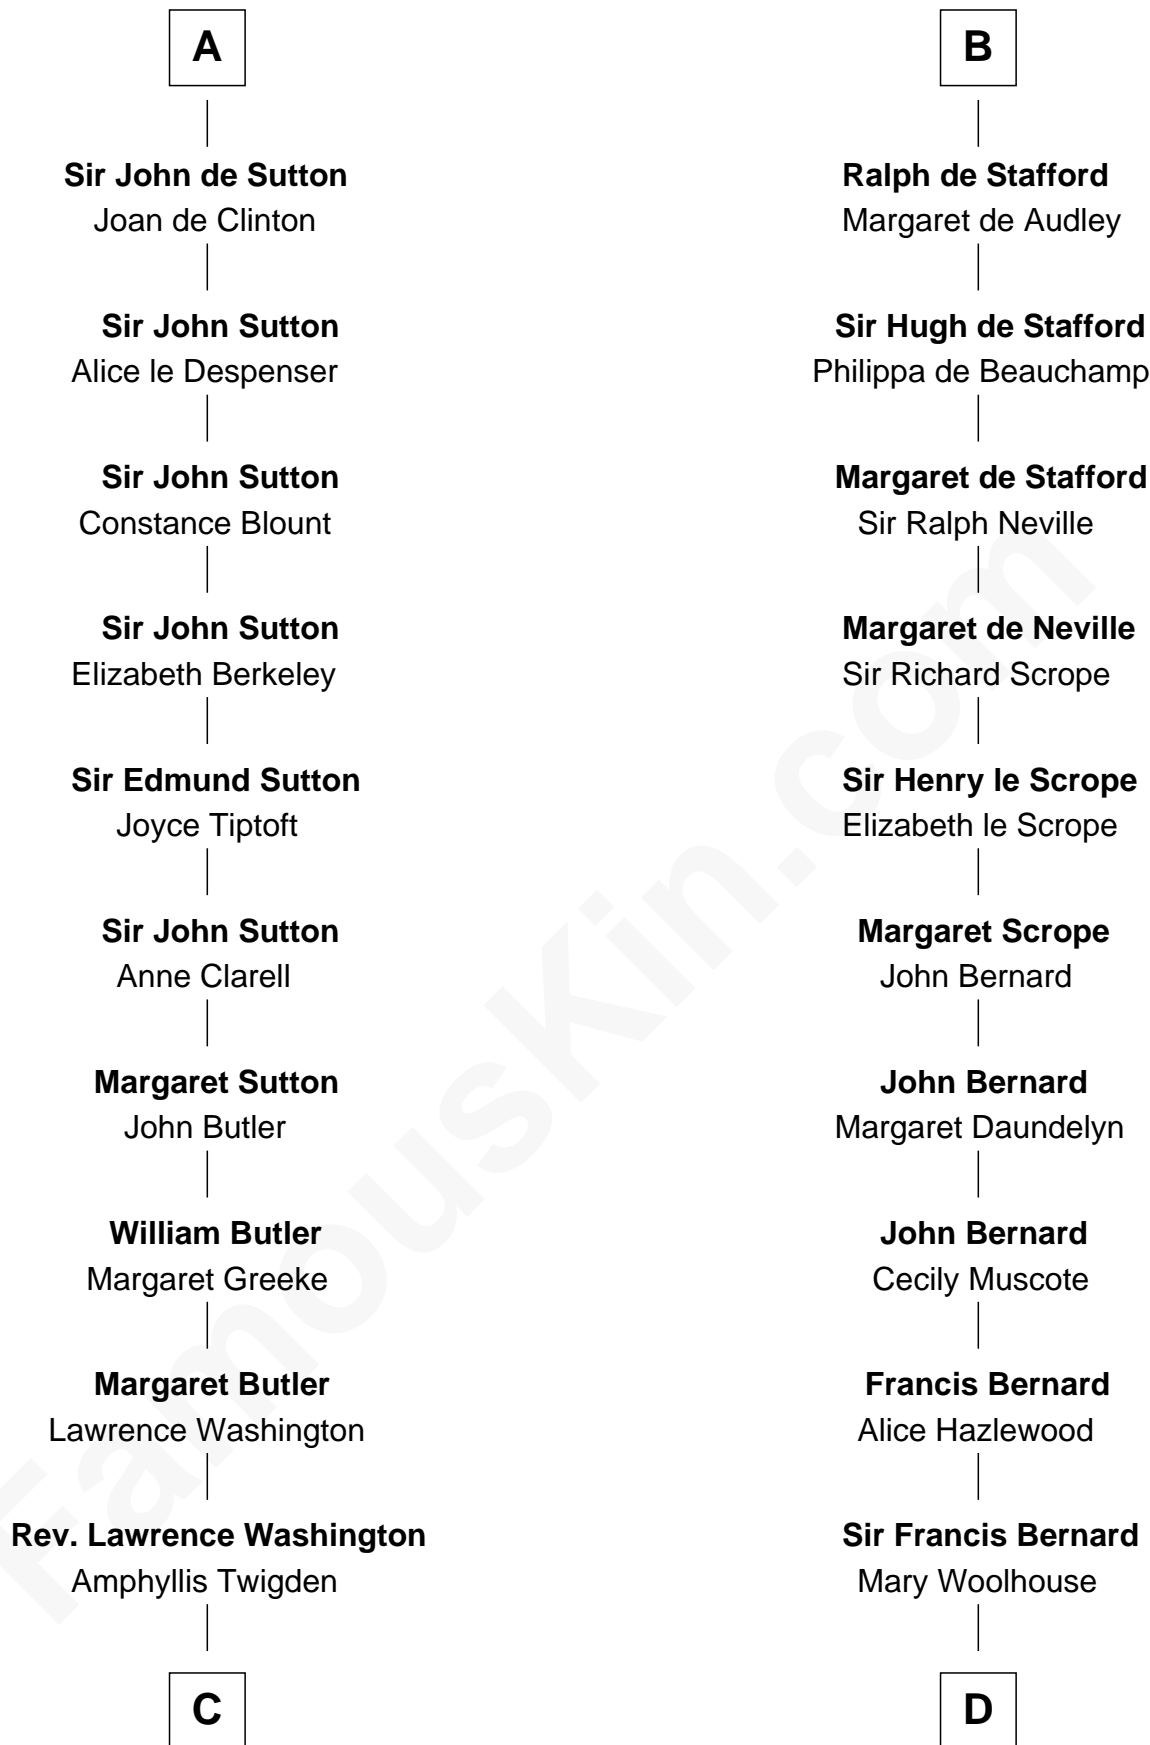

FamousKin.com
Relationship Chart of
George Washington
1st U.S. President

20th cousin 1 time removed of

James Madison
4th U.S. President

Fulk Paynel

C

John Washington

Anne Pope

Lawrence Washington

Mildred Warner

Augustine Washington

Mary Ball

George Washington

1st U.S. President

D

Margaret Bernard

Daniel Gaines