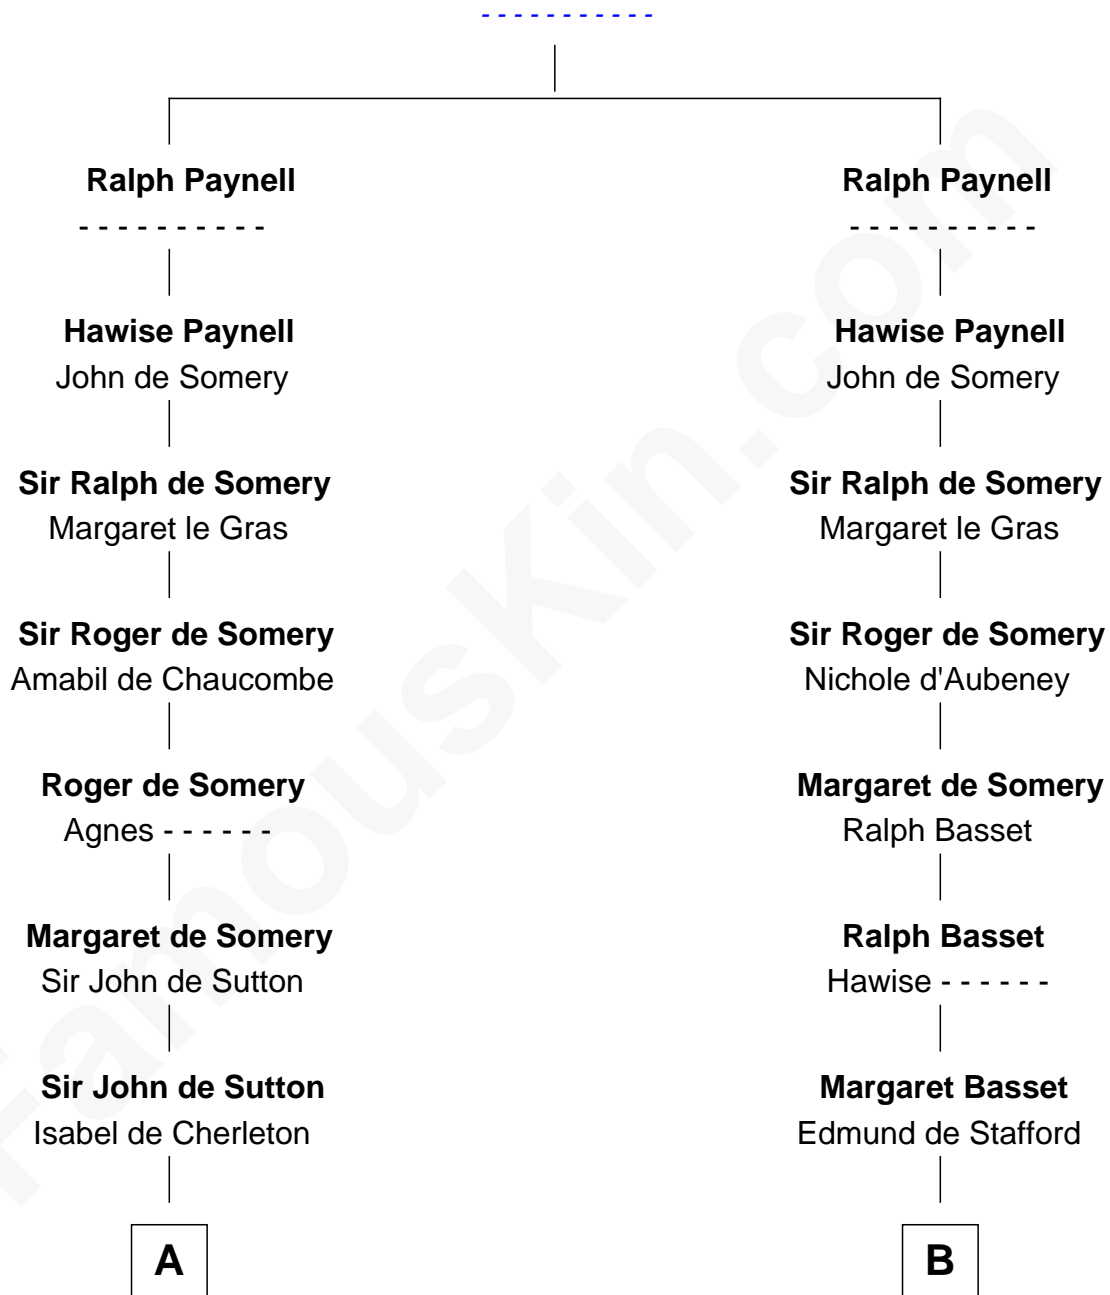

FamousKin.com
Relationship Chart of
George Washington
1st U.S. President

20th cousin 1 time removed of

James Madison
4th U.S. President

Fulk Paynel

C

John Washington

Anne Pope

Lawrence Washington

Mildred Warner

Augustine Washington

Mary Ball

George Washington

1st U.S. President

D

Margaret Bernard

Daniel Gaines