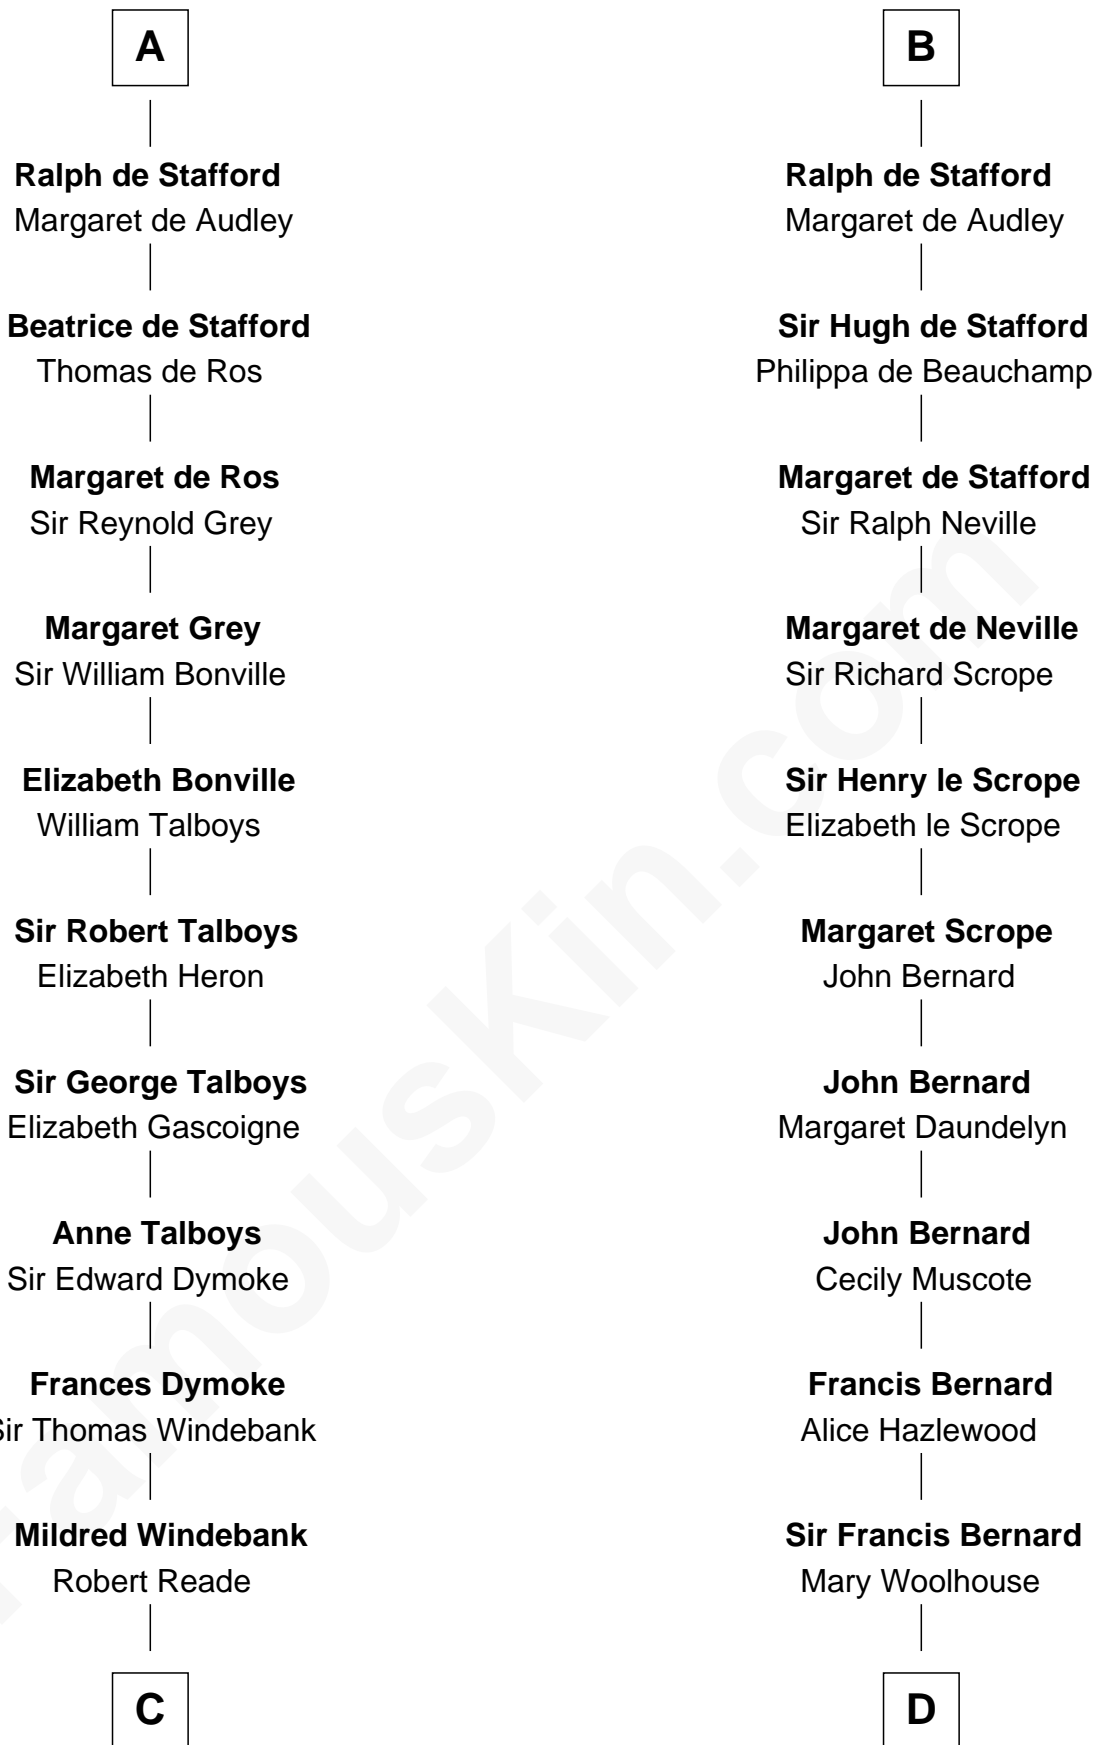

FamousKin.com

Relationship Chart of

George Washington

1st U.S. President

21st cousin of

James Madison

4th U.S. President

William d'Aubenev

Maud le Bigod

C

Col. George Reade

Elizabeth Martiau

Mildred Reade

Col. Augustine Warner

Mildred Warner

Lawrence Washington

Augustine Washington

Mary Ball

George Washington

1st U.S. President

D

Margaret Bernard

Daniel Gaines

Mary Gaines