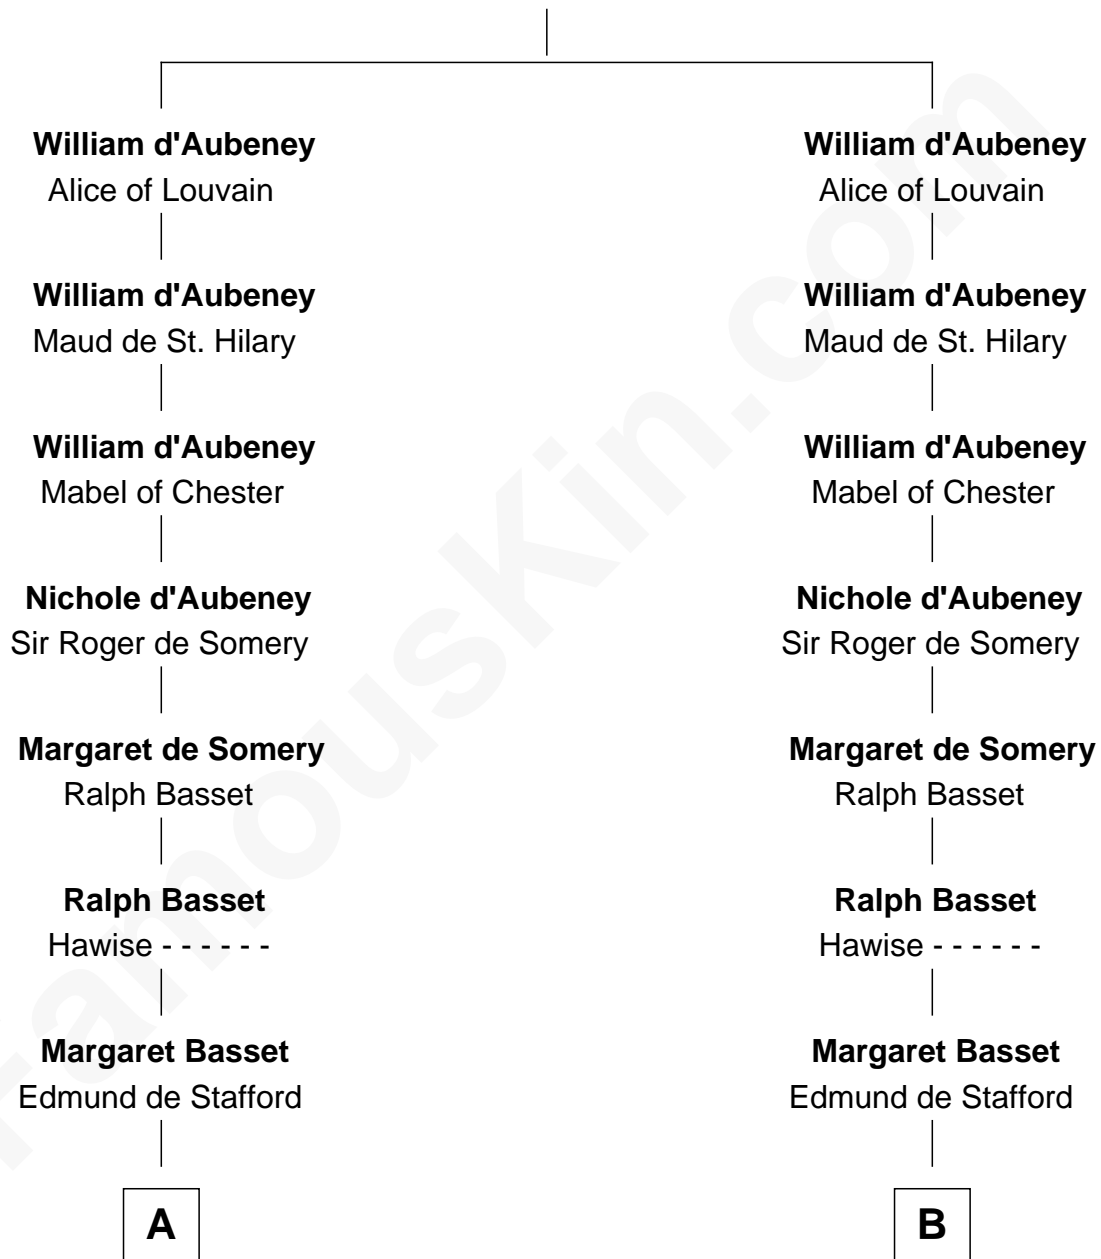

FamousKin.com

Relationship Chart of

George Washington

1st U.S. President

21st cousin of

James Madison

4th U.S. President

William d'Aubenev

Maud le Bigod

C

Col. George Reade

Elizabeth Martiau

Mildred Reade

Col. Augustine Warner

Mildred Warner

Lawrence Washington

Augustine Washington

Mary Ball

George Washington

1st U.S. President

D

Margaret Bernard

Daniel Gaines

Mary Gaines