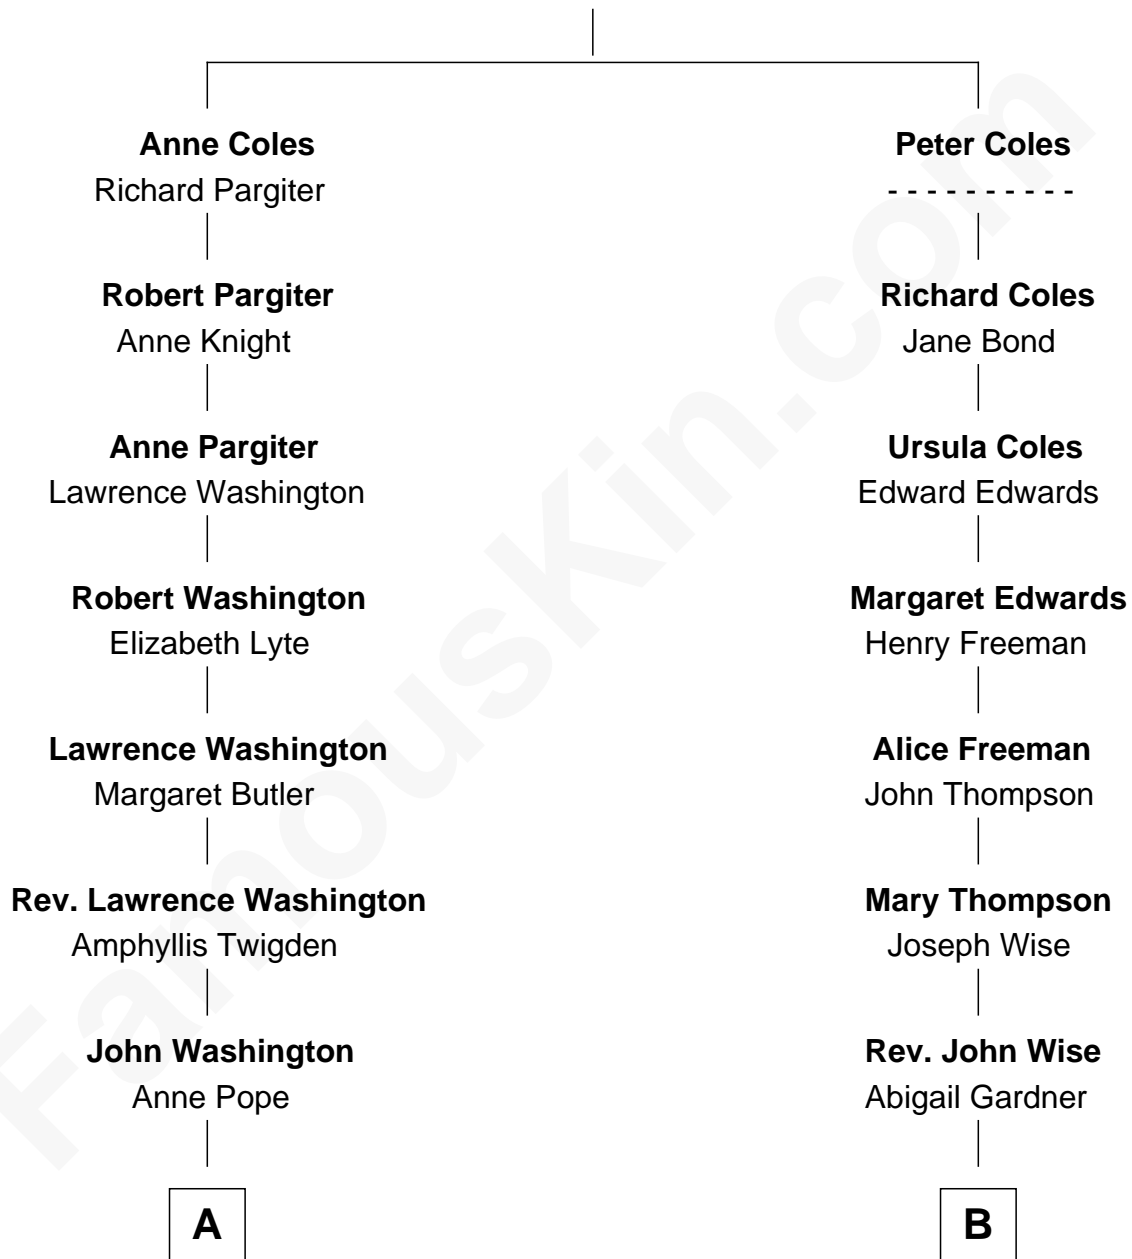

FamousKin.com

Relationship Chart of

George Washington

1st U.S. President

9th cousin 6 times removed of

Bill Weld
68th Governor of Massachusetts

Richard Coles

A

Lawrence Washington

Mildred Warner

Augustine Washington

Mary Ball

George Washington

1st U.S. President

B

Lucy Wise