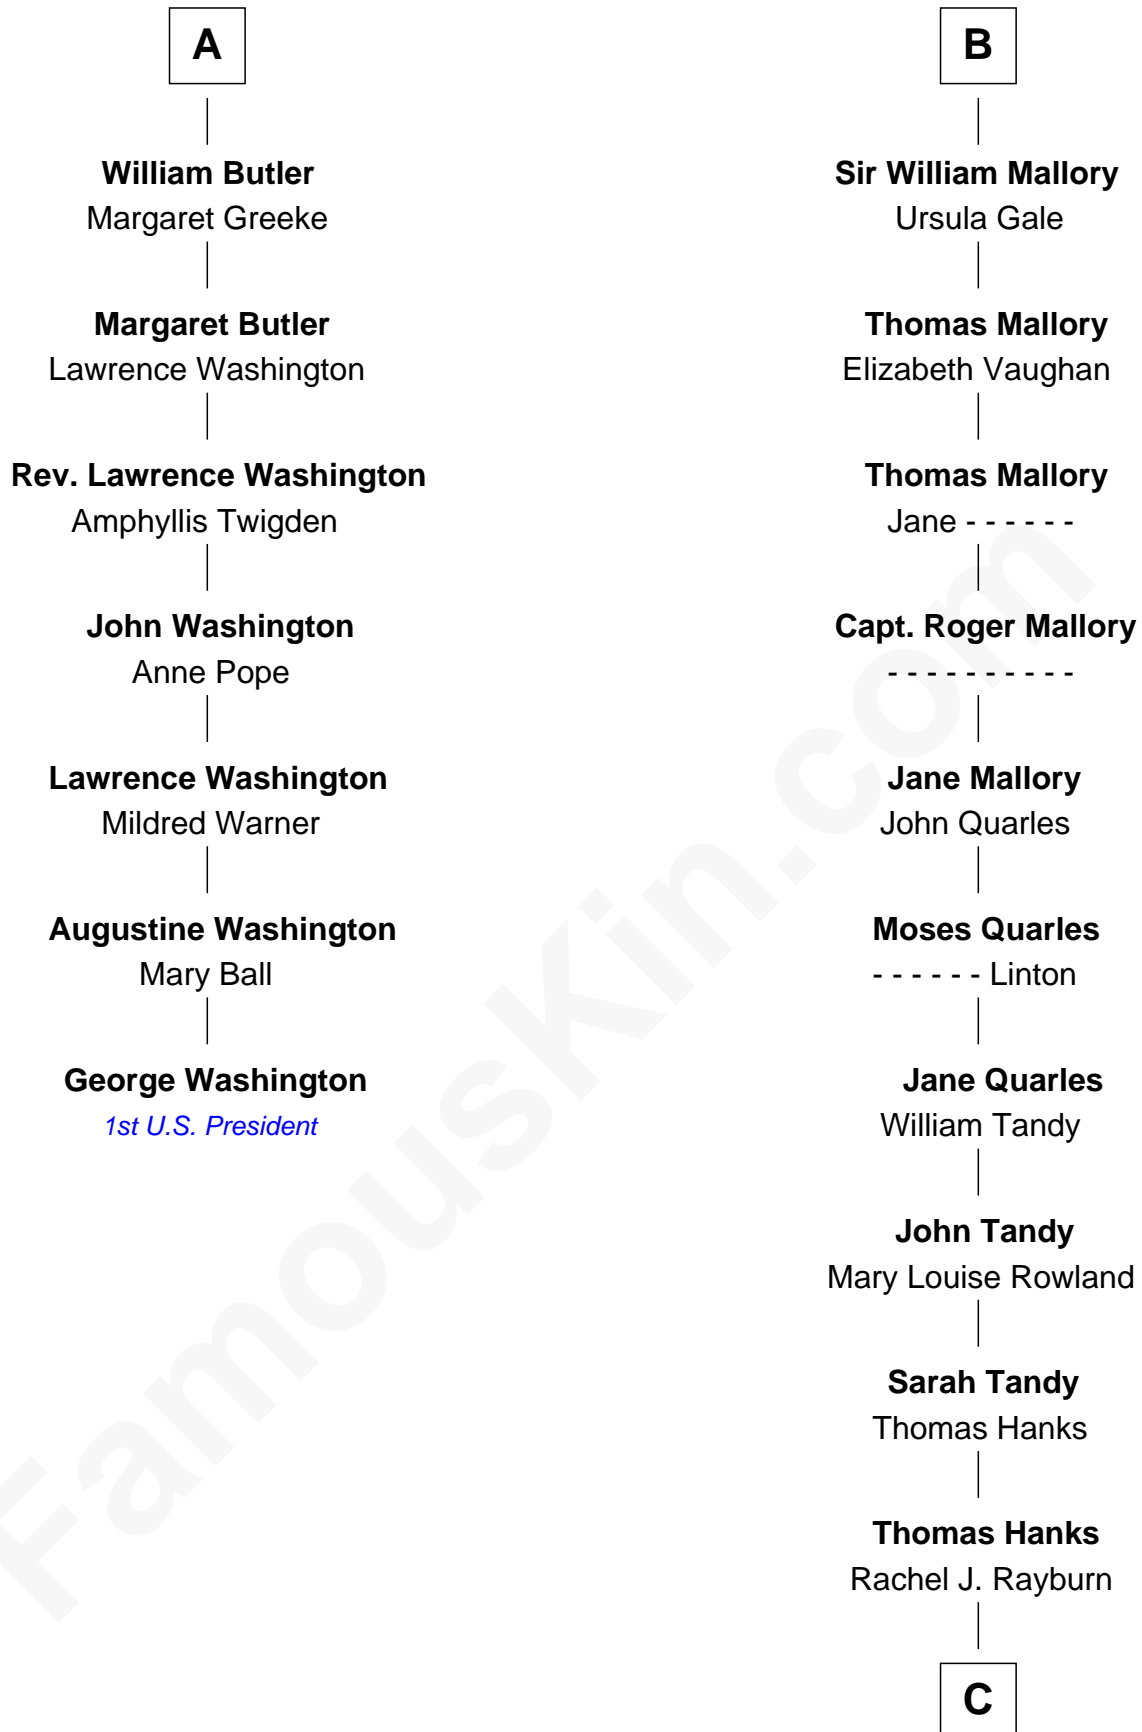

### George Washington

1st U.S. President

13th cousin 7 times removed of

**Tom Hanks**  
Movie Actor

**Edmund Fitzalan**  
Alice de Warenne

**Richard Fitzalan**  
Eleanor Plantagenet

**Aline Fitzalan**  
Sir Roger le Strange

**Alice Fitzalan**  
Sir Thomas de Holand

**Lucy le Strange**  
Sir William Willoughby

**Eleanor Holand**  
Edward Cherleton

**Margery Willoughby**  
Sir William FitzHugh

**Joyce Cherleton**  
Sir John Tiptoft

**Lora FitzHugh**  
Sir John Constable

**Joyce Tiptoft**  
Sir Edmund Sutton

**Joan Constable**  
Sir William Mallory

**Sir John Sutton**  
Anne Clarell

**Sir John Mallory**  
Margaret Thwaites

**Margaret Sutton**  
John Butler

**Sir William Mallory**  
Jane Norton

**A**

**B**

**C**

**Daniel Boone Hanks**  
Mary Catherine Mefford

**Ernest Buel Hanks**  
Gladys Hilda Ball

**Amos Mefford Hanks**  
Janet Marylyn Frager

**Tom Hanks**  
*Movie Actor*