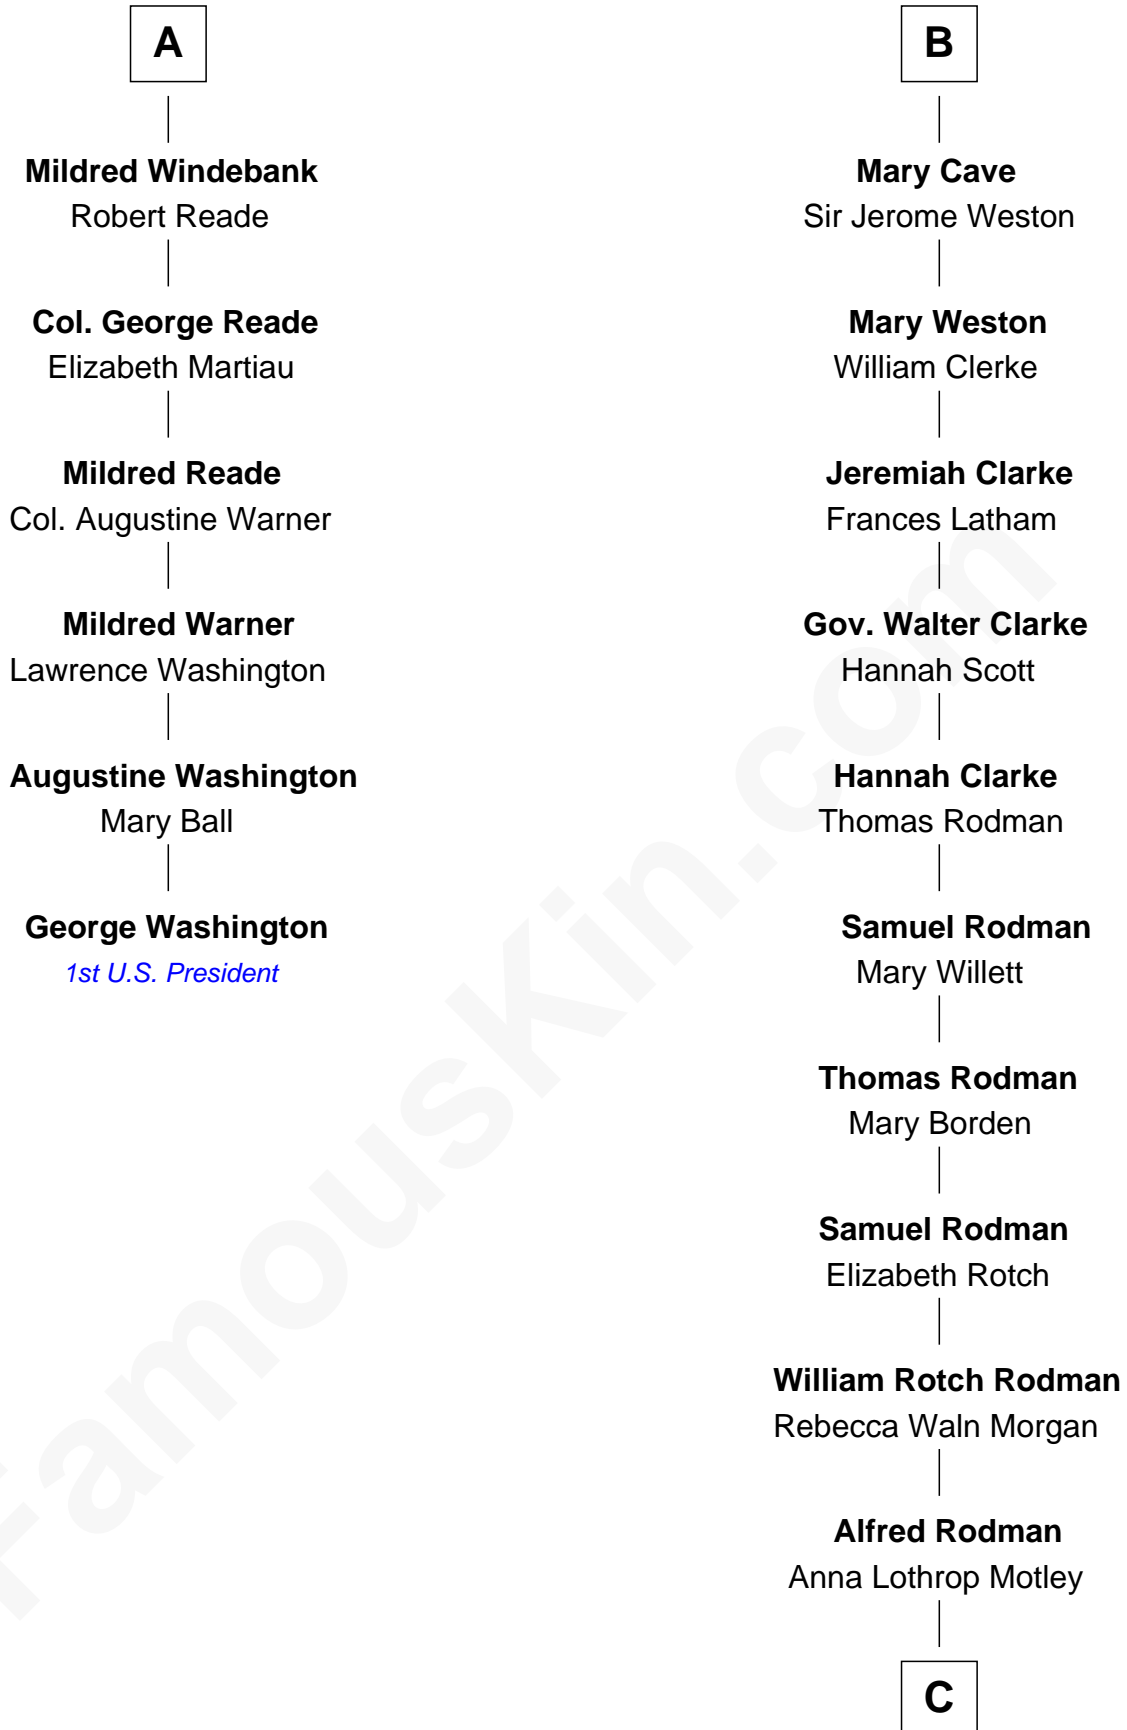

FamousKin.com

Relationship Chart of

George Washington

1st U.S. President

12th cousin 8 times removed of

Tuesday Weld
TV and Movie Actress

Sir Reynold de Grey
Eleanor le Strange

C

Eloise Rodman
Stephen Minot Weld

Edward Motley Weld
Sarah Lothrop King

Lothrop Motley Weld
Yosene Balfour Ker

Tuesday Weld
TV and Movie Actress

FamousKin.com