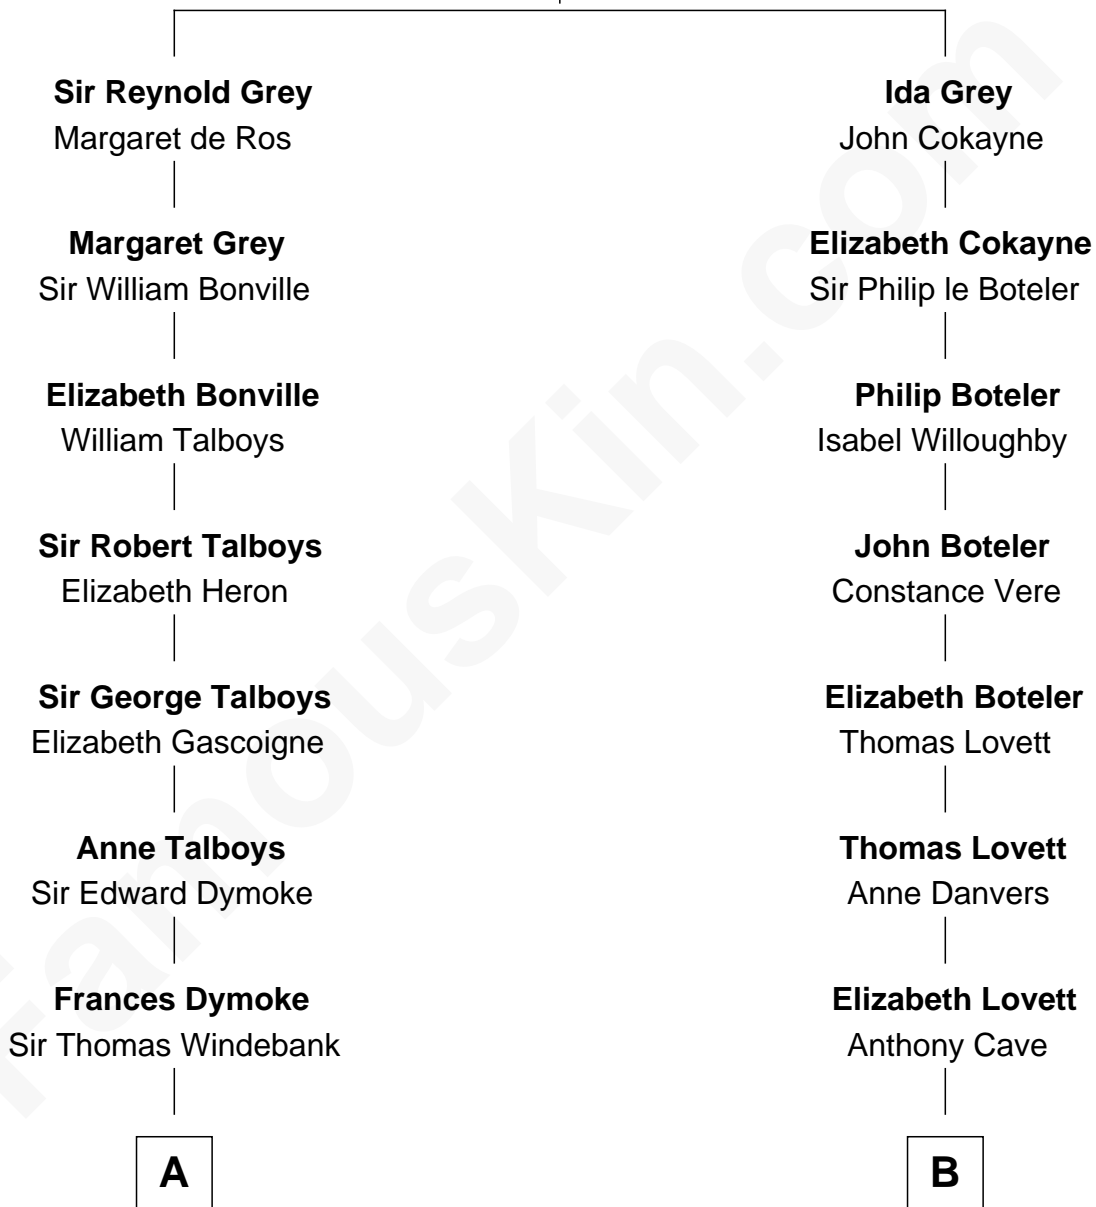

FamousKin.com

Relationship Chart of

George Washington

1st U.S. President

12th cousin 8 times removed of

Tuesday Weld
TV and Movie Actress

Sir Reynold de Grey
Eleanor le Strange

C

Eloise Rodman
Stephen Minot Weld

Edward Motley Weld
Sarah Lothrop King

Lothrop Motley Weld
Yosene Balfour Ker

Tuesday Weld
TV and Movie Actress

FamousKin.com