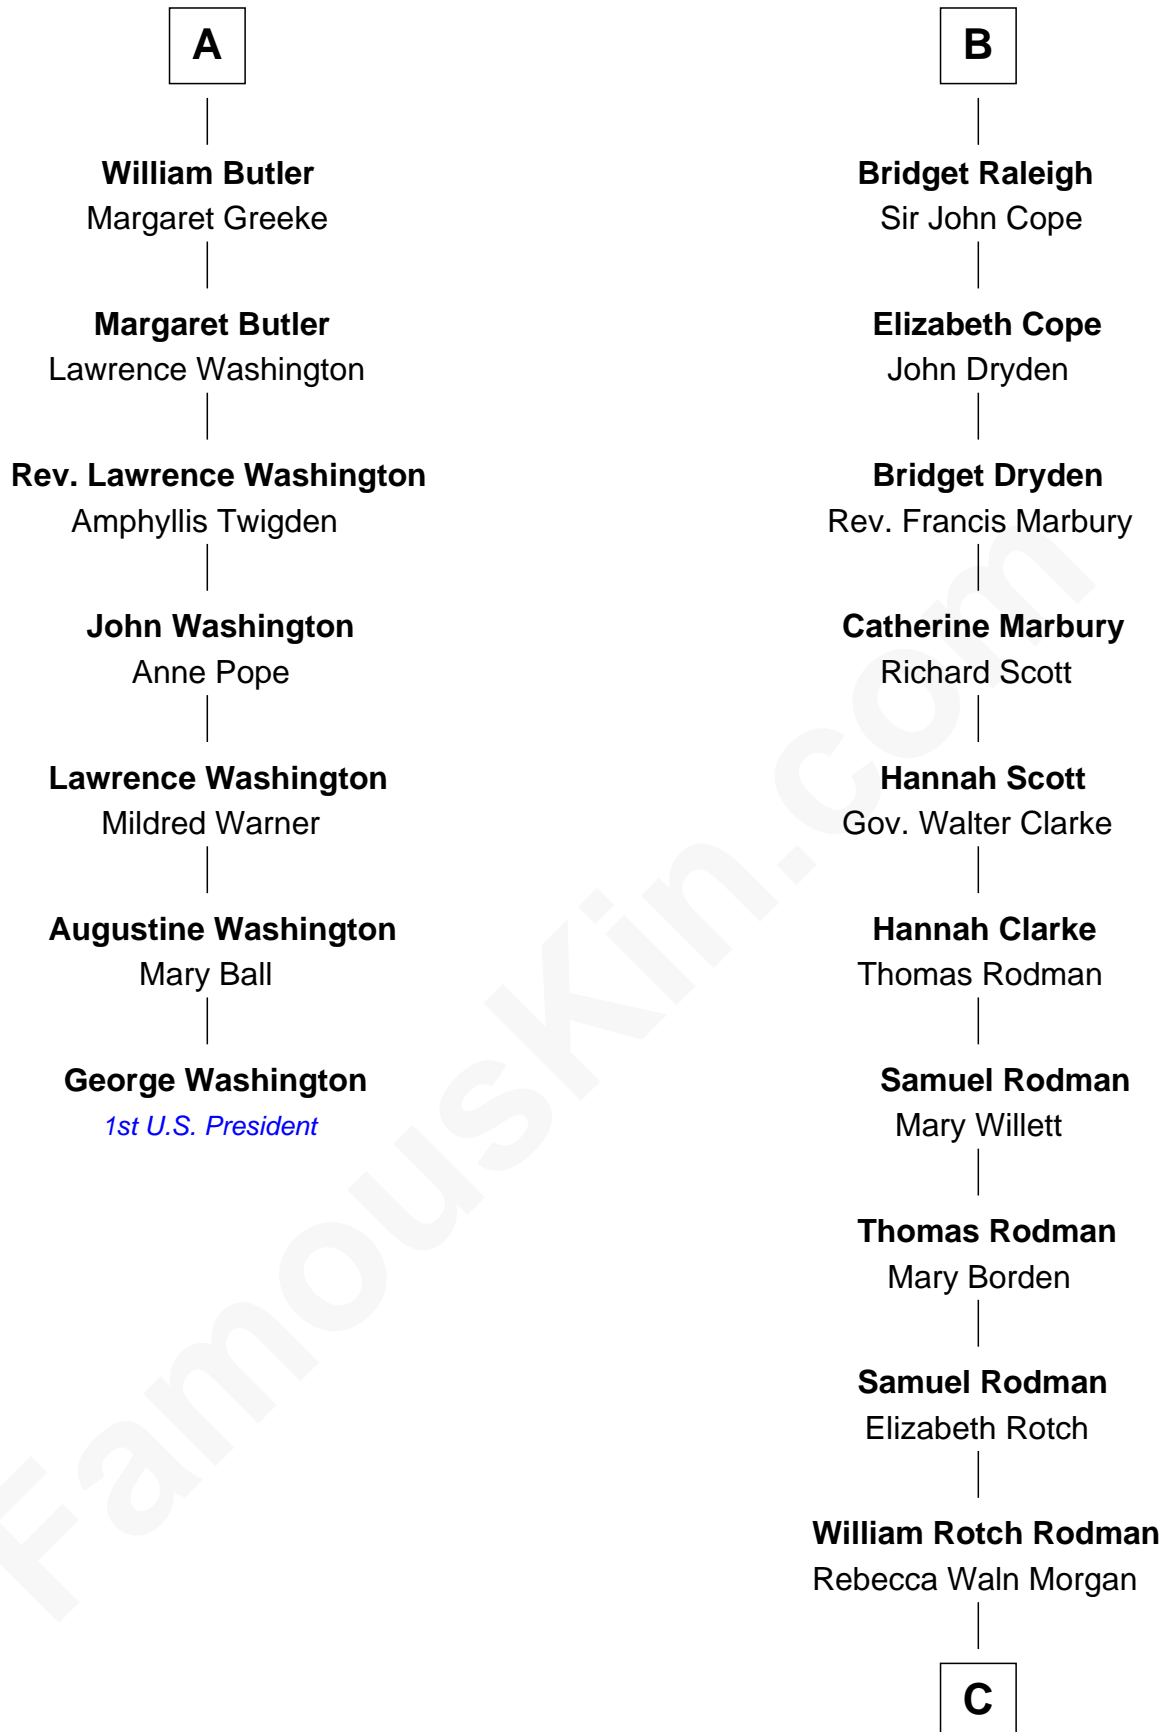

FamousKin.com
Relationship Chart of
George Washington
1st U.S. President

13th cousin 8 times removed of

Tuesday Weld
TV and Movie Actress

Edmund Fitzalan
 Alice de Warenne

Richard Fitzalan
 Eleanor Plantagenet

Mary Fitzalan
 John le Strange

Alice Fitzalan
 Sir Thomas de Holand

Ankaret le Strange
 Sir Richard Talbot

Eleanor Holand
 Edward Cherleton

Mary Talbot
 Sir Thomas Greene

Joyce Cherleton
 Sir John Tiptoft

Sir Thomas Greene
 Phillippa Ferrers

Joyce Tiptoft
 Sir Edmund Sutton

Elizabeth Greene
 William Raleigh

Sir John Sutton
 Anne Clarell

Sir Edward Raleigh
 Margaret Verney

Margaret Sutton
 John Butler

Sir Edward Raleigh
 Anne Chamberlayne

A

B

C

Alfred Rodman

Anna Lothrop Motley

Eloise Rodman

Stephen Minot Weld

Edward Motley Weld

Sarah Lothrop King

Lothrop Motley Weld