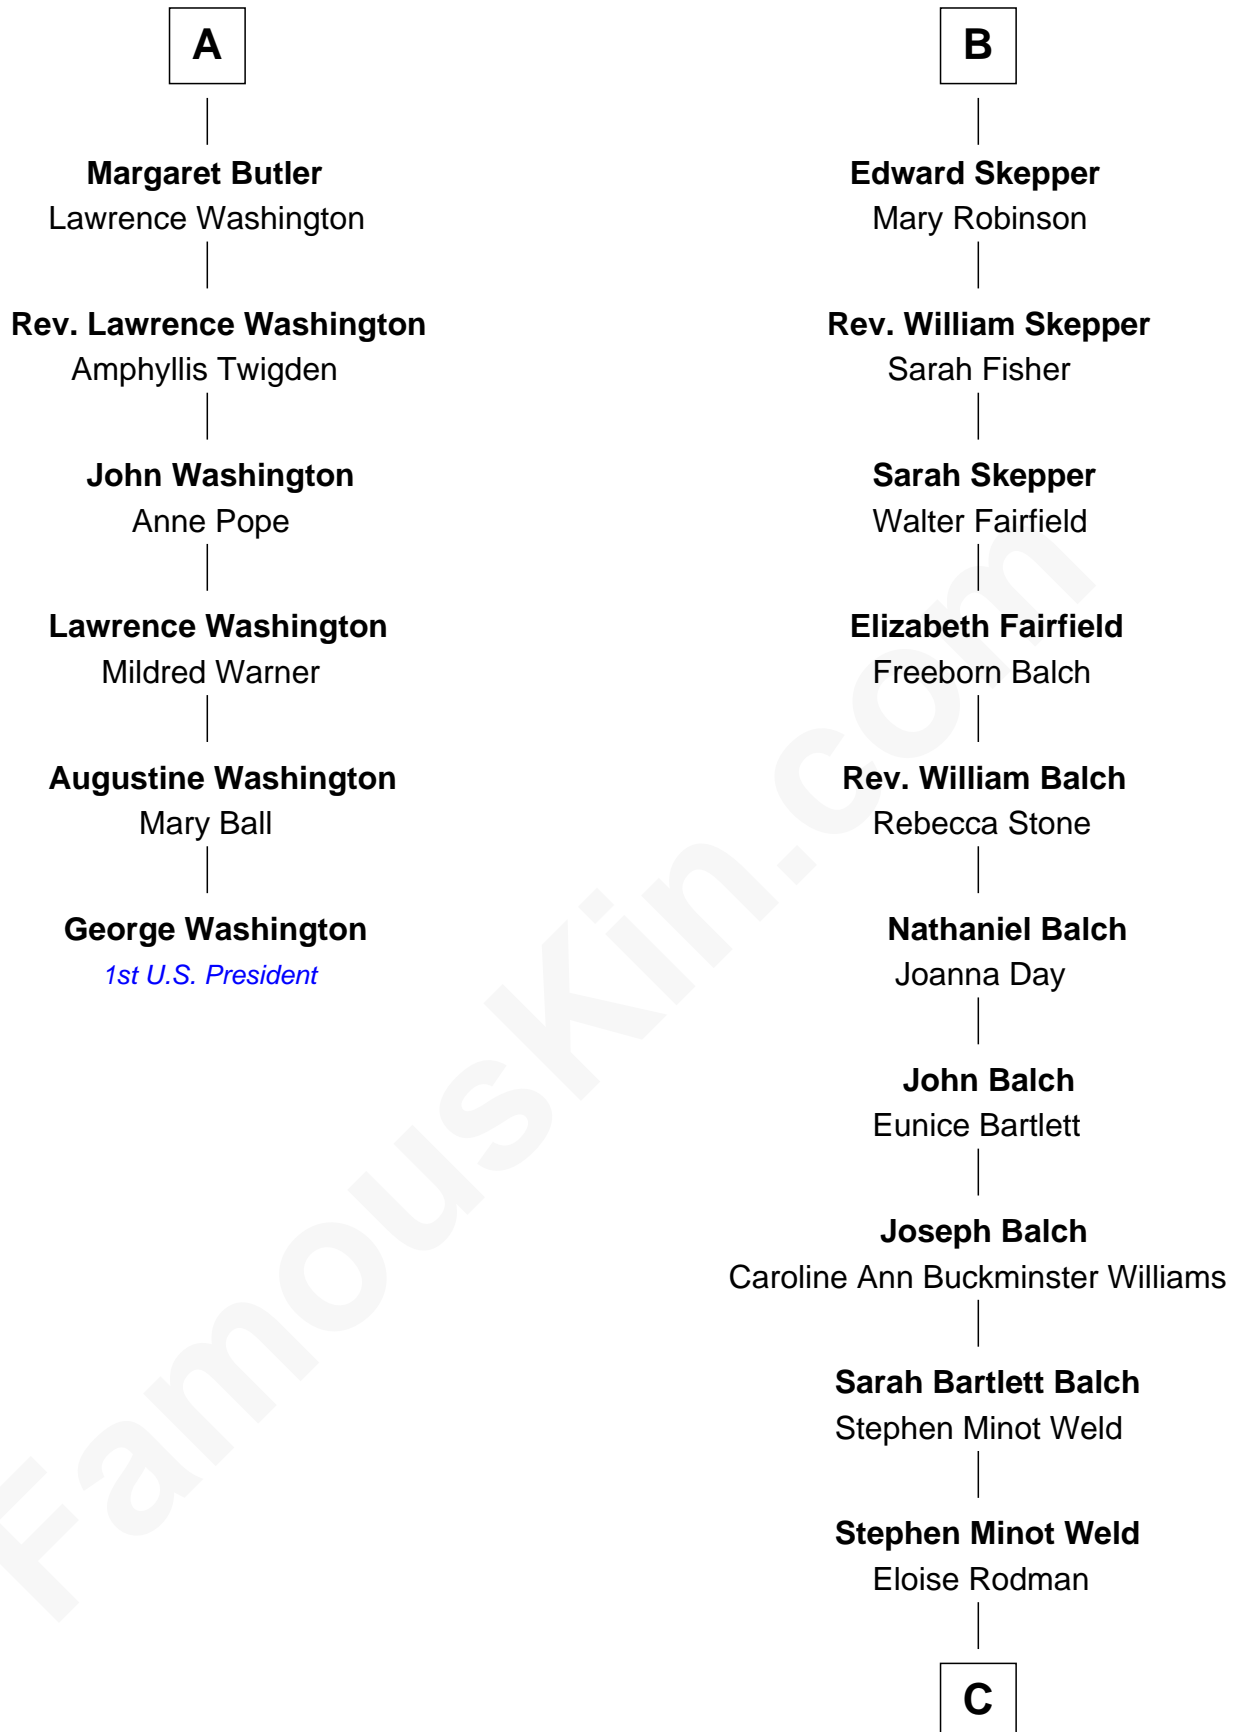

FamousKin.com
Relationship Chart of
George Washington
1st U.S. President

12th cousin 7 times removed of
Tuesday Weld
TV and Movie Actress

Sir Philip le Despencer
 Elizabeth - - - - -

Alice le Despenser
 Sir John Sutton

Margery Despencer
 Sir Roger Wentworth

Sir Philip Wentworth
 Mary Clifford

Elizabeth Wentworth
 Sir Martin de la See

Joan de la See
 Sir Piers Hildyard

Isabel Hildyard
 Ralph Legard

Joan Ledgard
 Richard Skepper

B

C

Edward Motley Weld
Sarah Lothrop King

Lothrop Motley Weld
Yosene Balfour Ker

Tuesday Weld
TV and Movie Actress

FamousKin.com