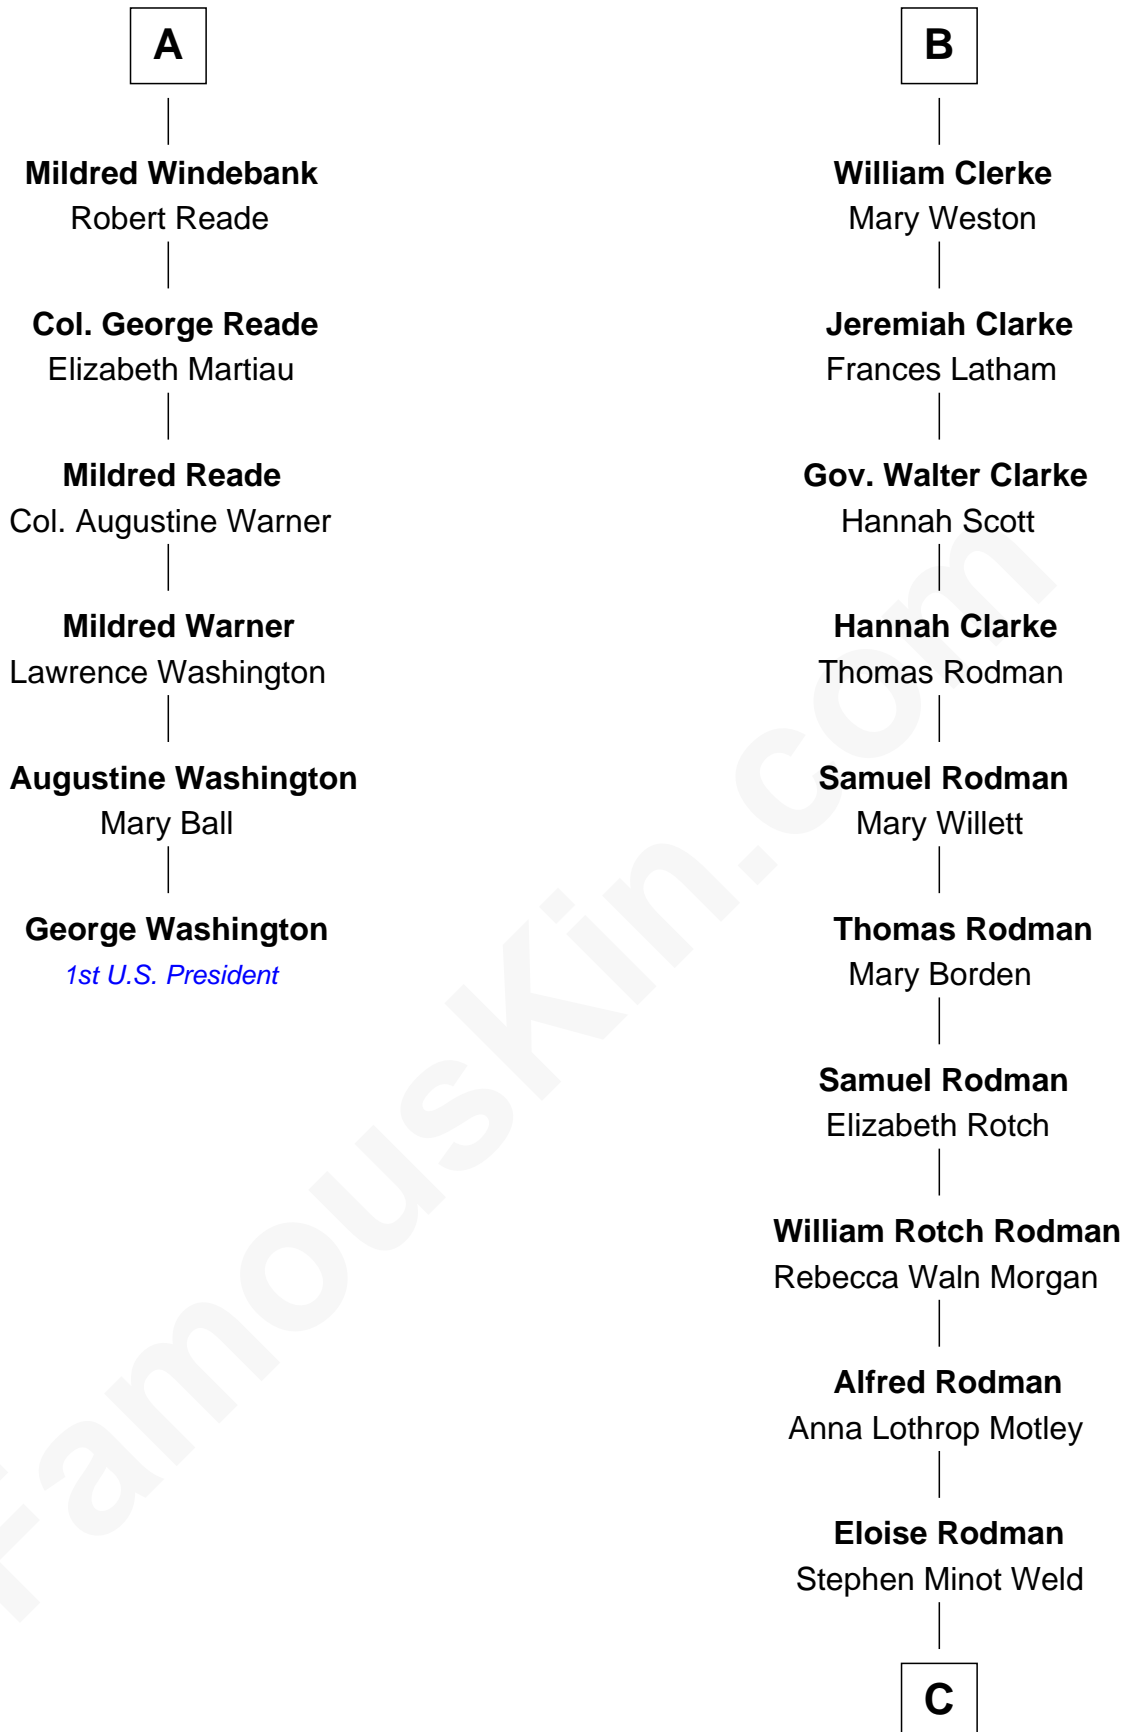

FamousKin.com
Relationship Chart of
George Washington
1st U.S. President

12th cousin 7 times removed of

Tuesday Weld
TV and Movie Actress

John de Welles
Maud de Roos

John de Welles
Eleanor de Mowbray

Eudo de Welles
Maud de Greystoke

Sir Lionel de Welles
Joan de Waterton

Margaret de Welles
Sir Thomas Dymoke

Sir Robert Dymoke
Ann Sparrow

Sir Edward Dymoke
Anne Talboys

Frances Dymoke
Sir Thomas Windebank

A

Margery de Welles
Stephen le Scrope

Maude le Scrope
Sir Baldwin Freville

Elizabeth Freville
Sir Thomas Ferrers

Sir Henry Ferrers
Margaret Heckstall

Elizabeth Ferrers
James Clerke

George Clerke
Elizabeth Wilsford

James Clerke
Mary Saxby

B

C

Edward Motley Weld
Sarah Lothrop King

Lothrop Motley Weld
Yosene Balfour Ker

Tuesday Weld
TV and Movie Actress

FamousKin.com