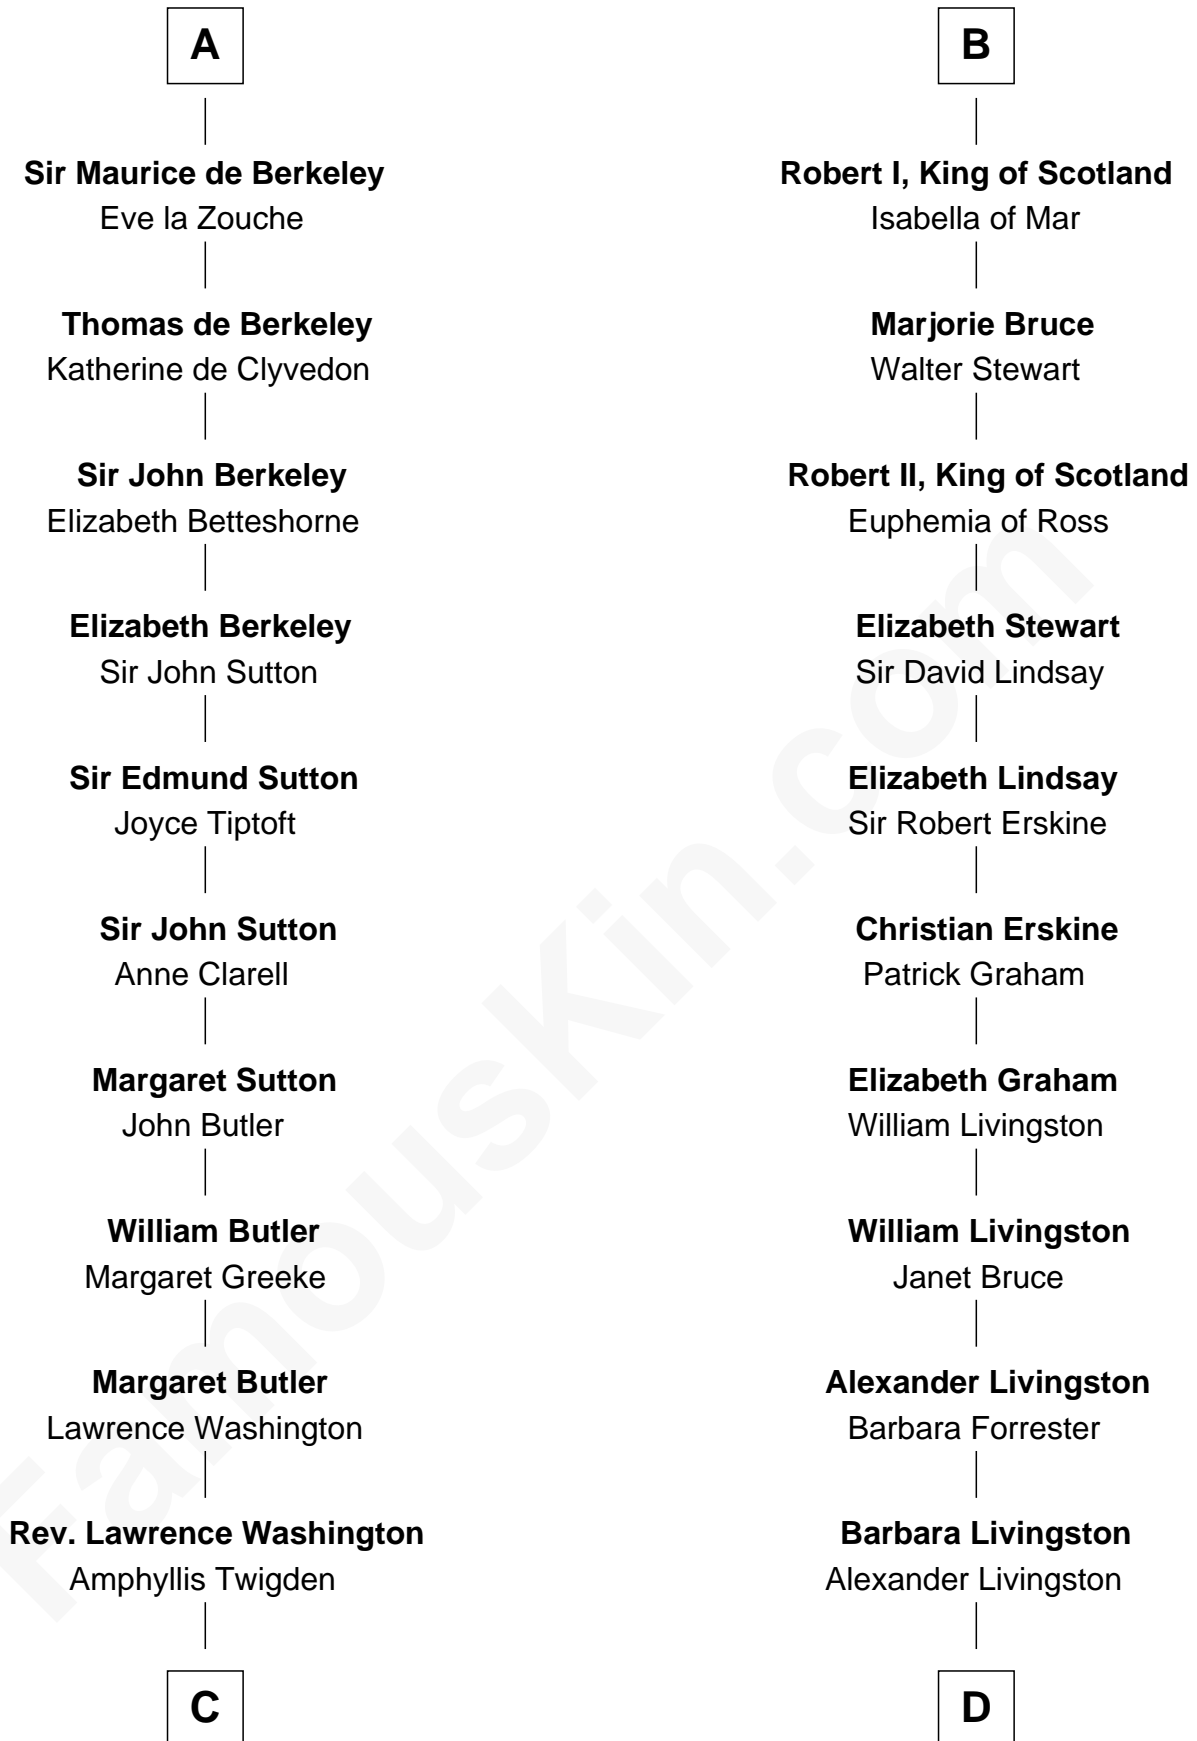

**FamousKin.com**  
**Relationship Chart of**  
**George Washington**  
*1st U.S. President*

**20th cousin 1 time removed of**  
**Philip Livingston**  
*Signer of the Declaration of Independence*

**C**

**John Washington**

Anne Pope

**Lawrence Washington**

Mildred Warner

**Augustine Washington**

Mary Ball

**George Washington**

*1st U.S. President*