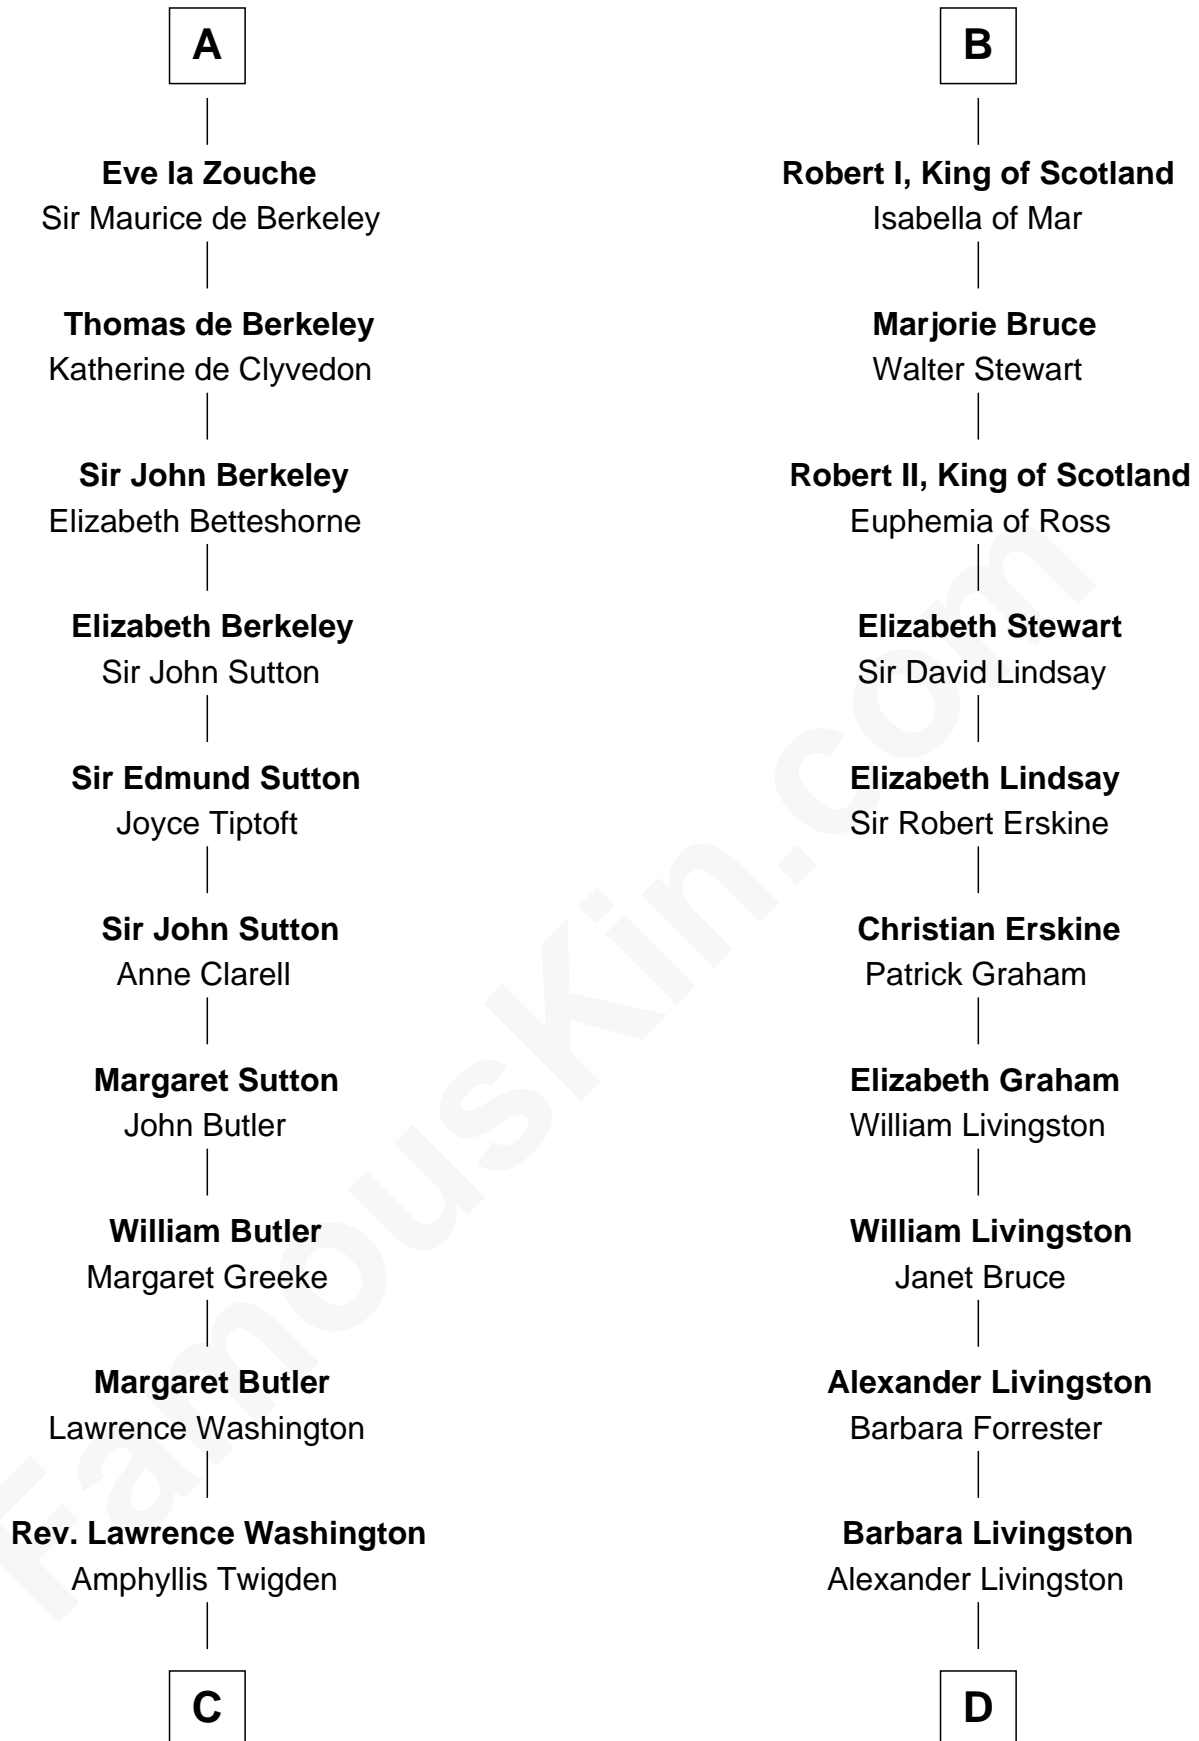

**FamousKin.com**  
**Relationship Chart of**  
**George Washington**  
*1st U.S. President*

**20th cousin 1 time removed of**  
**Philip Livingston**  
*Signer of the Declaration of Independence*

**C**

**John Washington**

Anne Pope

**Lawrence Washington**

Mildred Warner

**Augustine Washington**

Mary Ball

**George Washington**

*1st U.S. President*