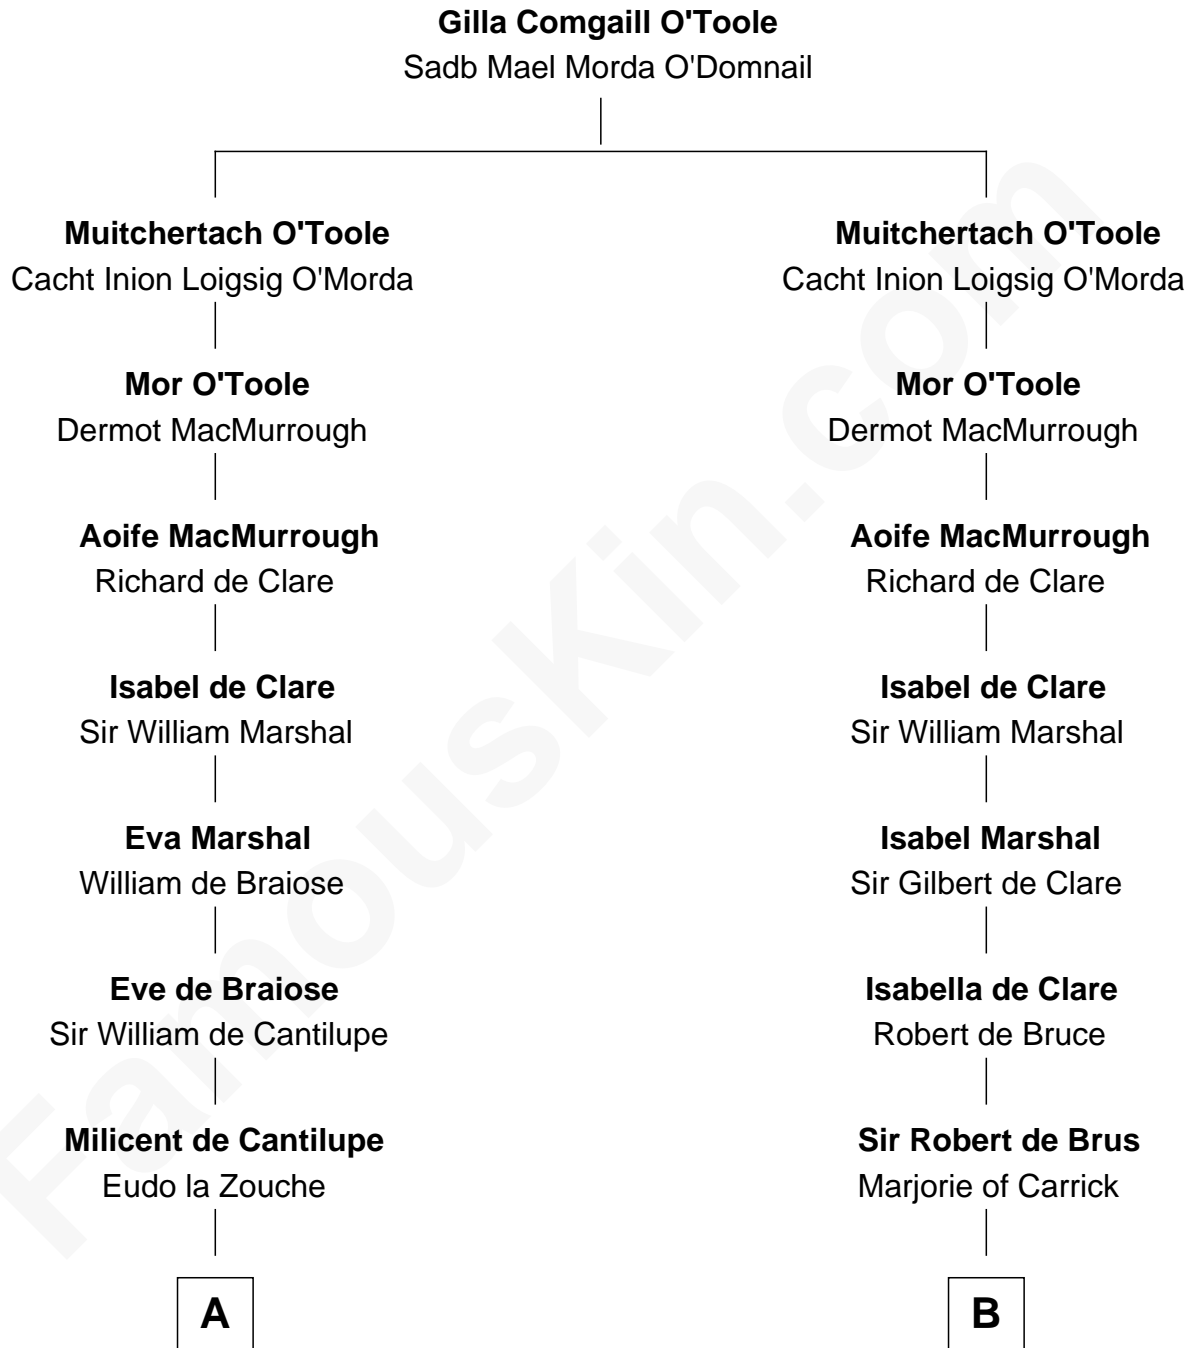

**FamousKin.com**  
**Relationship Chart of**  
**George Washington**  
*1st U.S. President*

**20th cousin 1 time removed of**  
**Philip Livingston**  
*Signer of the Declaration of Independence*

**C**

**John Washington**

Anne Pope

**Lawrence Washington**

Mildred Warner

**Augustine Washington**

Mary Ball

**George Washington**

*1st U.S. President*