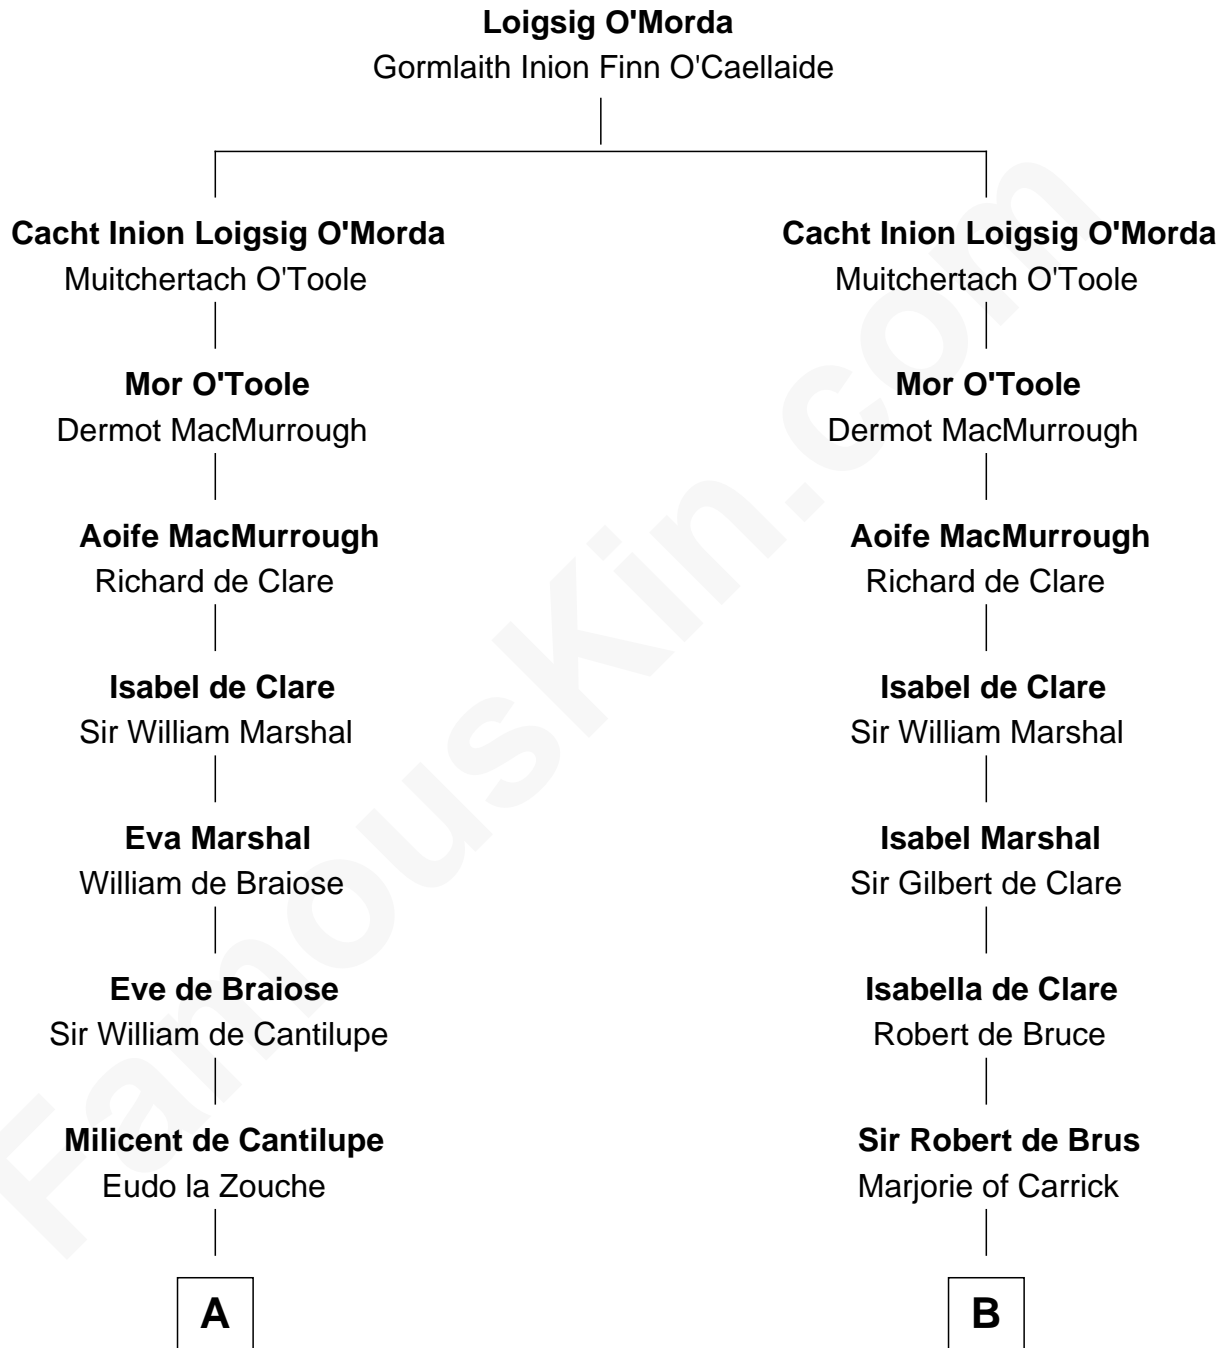

FamousKin.com
Relationship Chart of
George Washington
1st U.S. President

20th cousin 1 time removed of
Philip Livingston
Signer of the Declaration of Independence

C

John Washington

Anne Pope

Lawrence Washington

Mildred Warner

Augustine Washington

Mary Ball

George Washington

1st U.S. President

D

William Livingston

Agnes Livingston