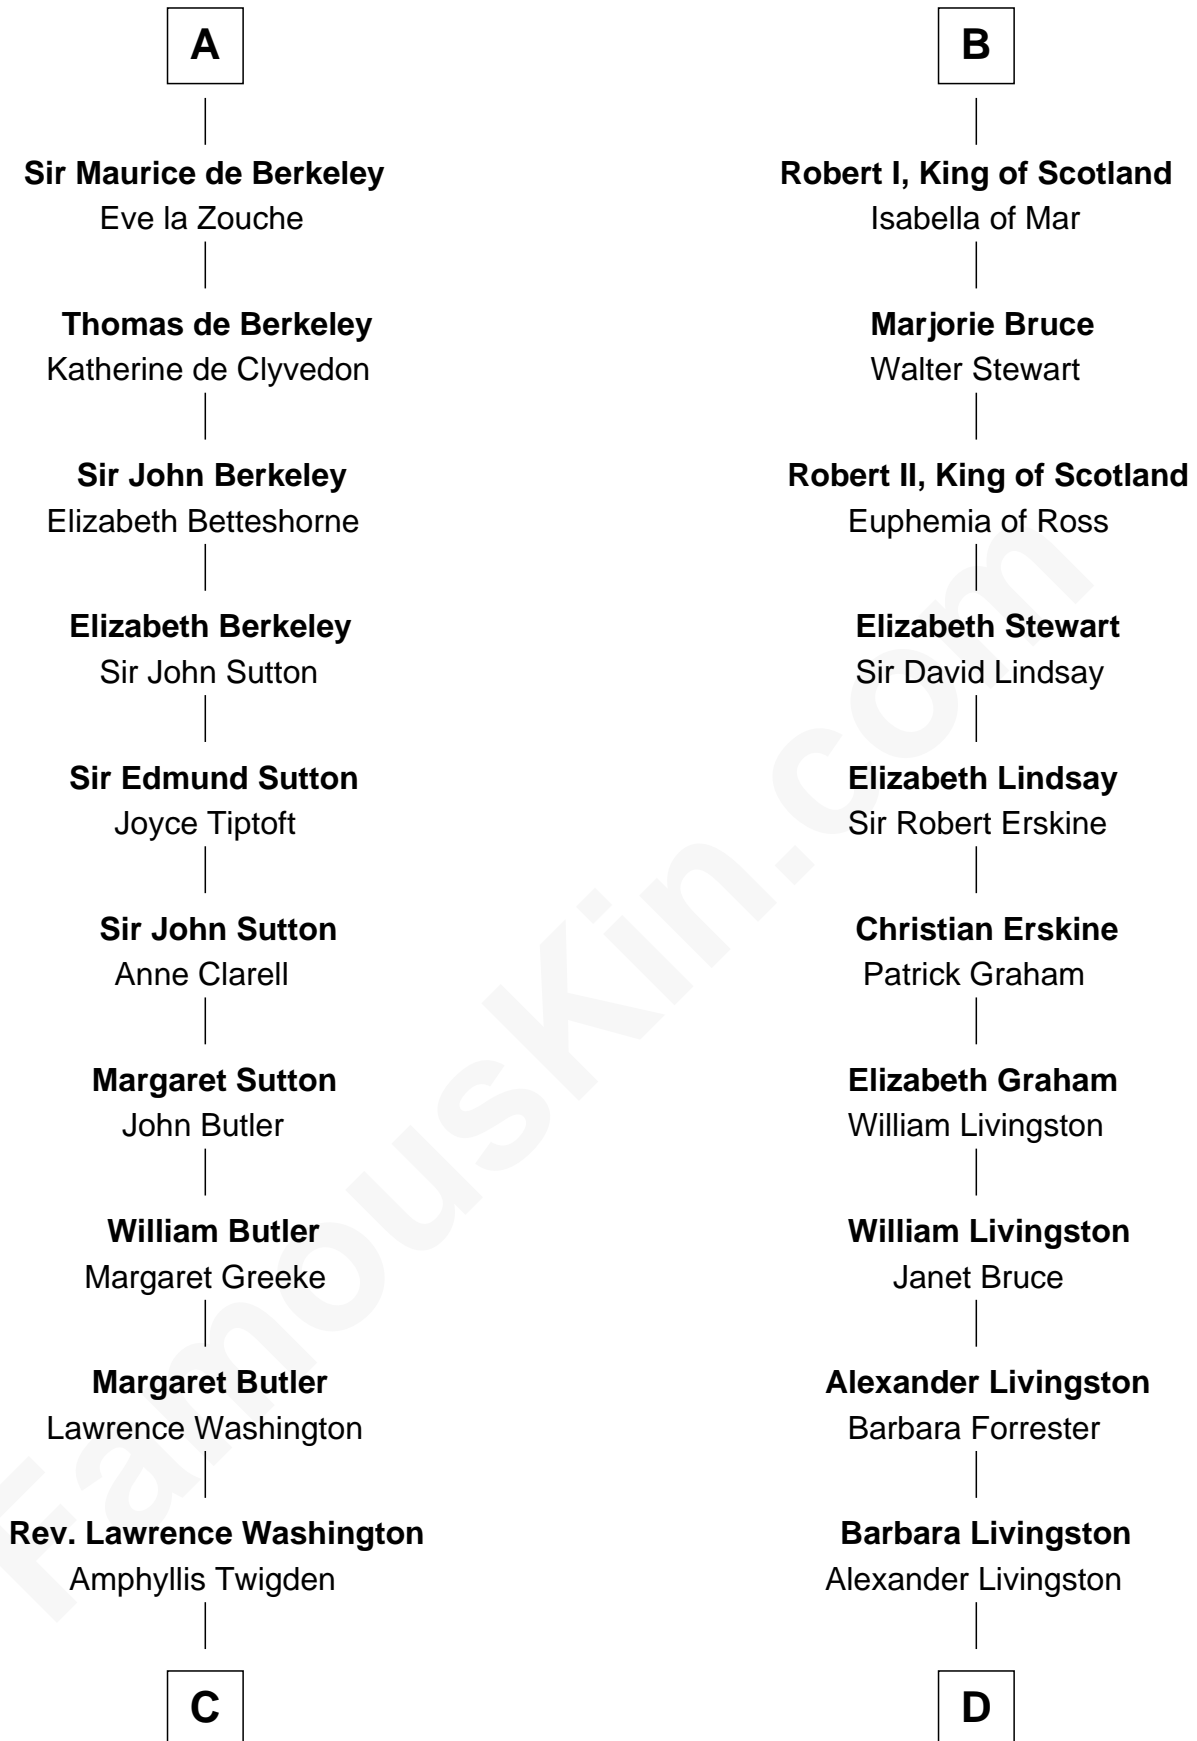

FamousKin.com
Relationship Chart of
George Washington
1st U.S. President

20th cousin 1 time removed of
Philip Livingston
Signer of the Declaration of Independence

C

John Washington

Anne Pope

Lawrence Washington

Mildred Warner

Augustine Washington

Mary Ball

George Washington

1st U.S. President

D

William Livingston

Agnes Livingston