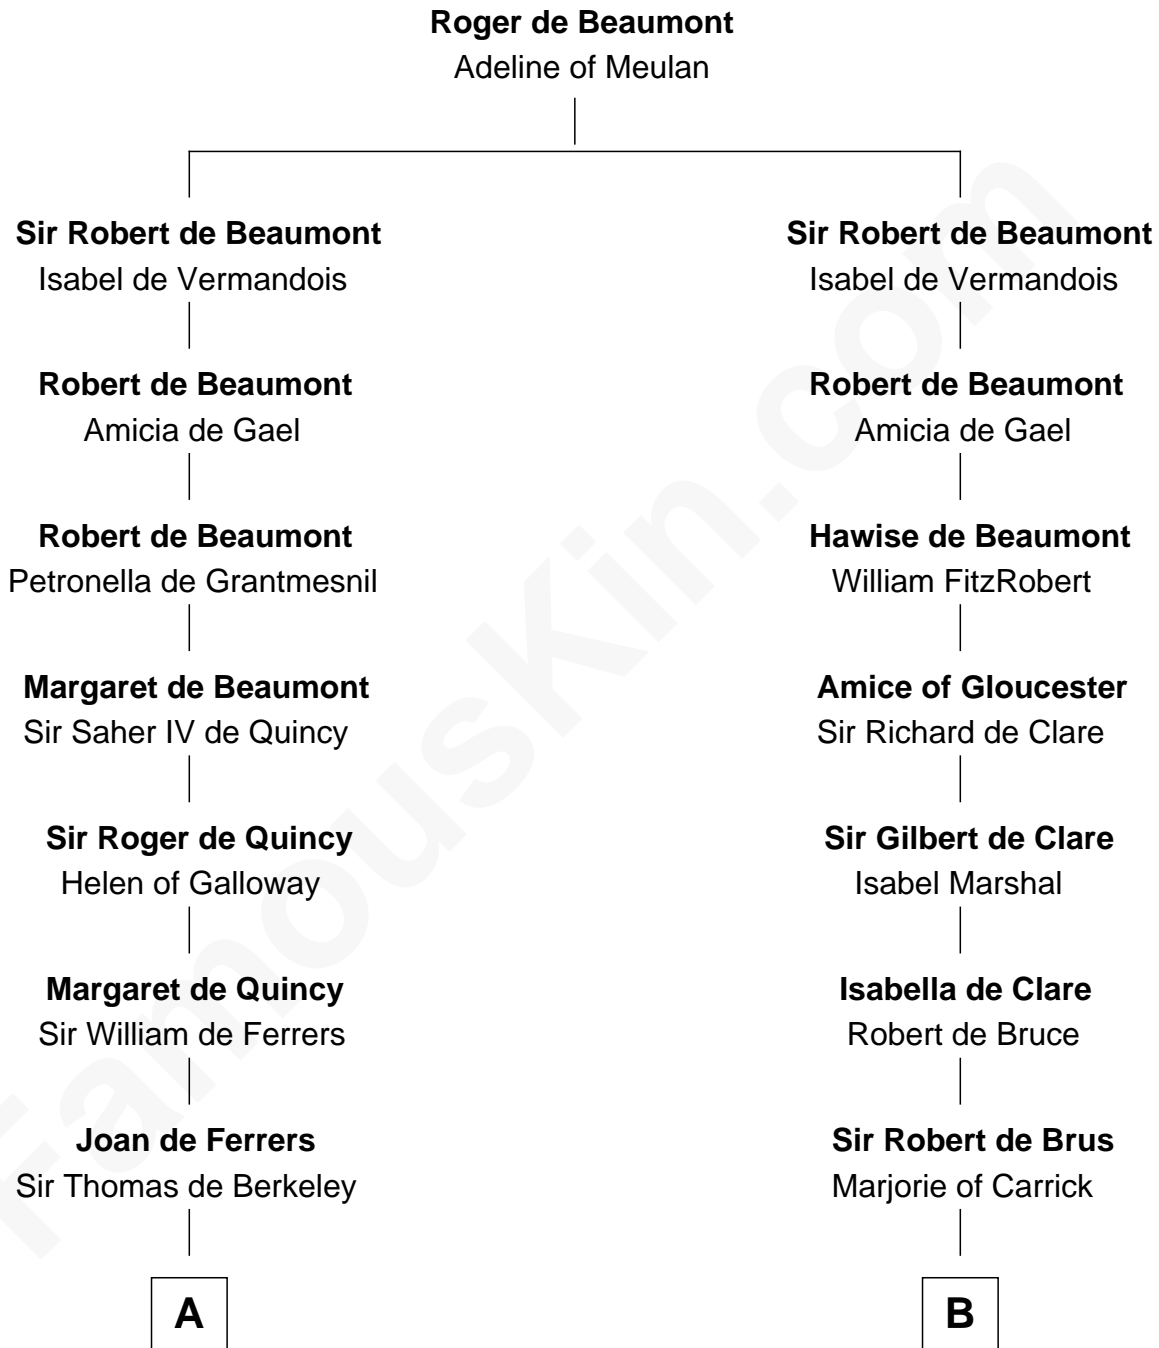

FamousKin.com
Relationship Chart of
George Washington
1st U.S. President

20th cousin 1 time removed of
Philip Livingston
Signer of the Declaration of Independence

C

John Washington

Anne Pope

Lawrence Washington

Mildred Warner

Augustine Washington

Mary Ball

George Washington

1st U.S. President

D

William Livingston

Agnes Livingston