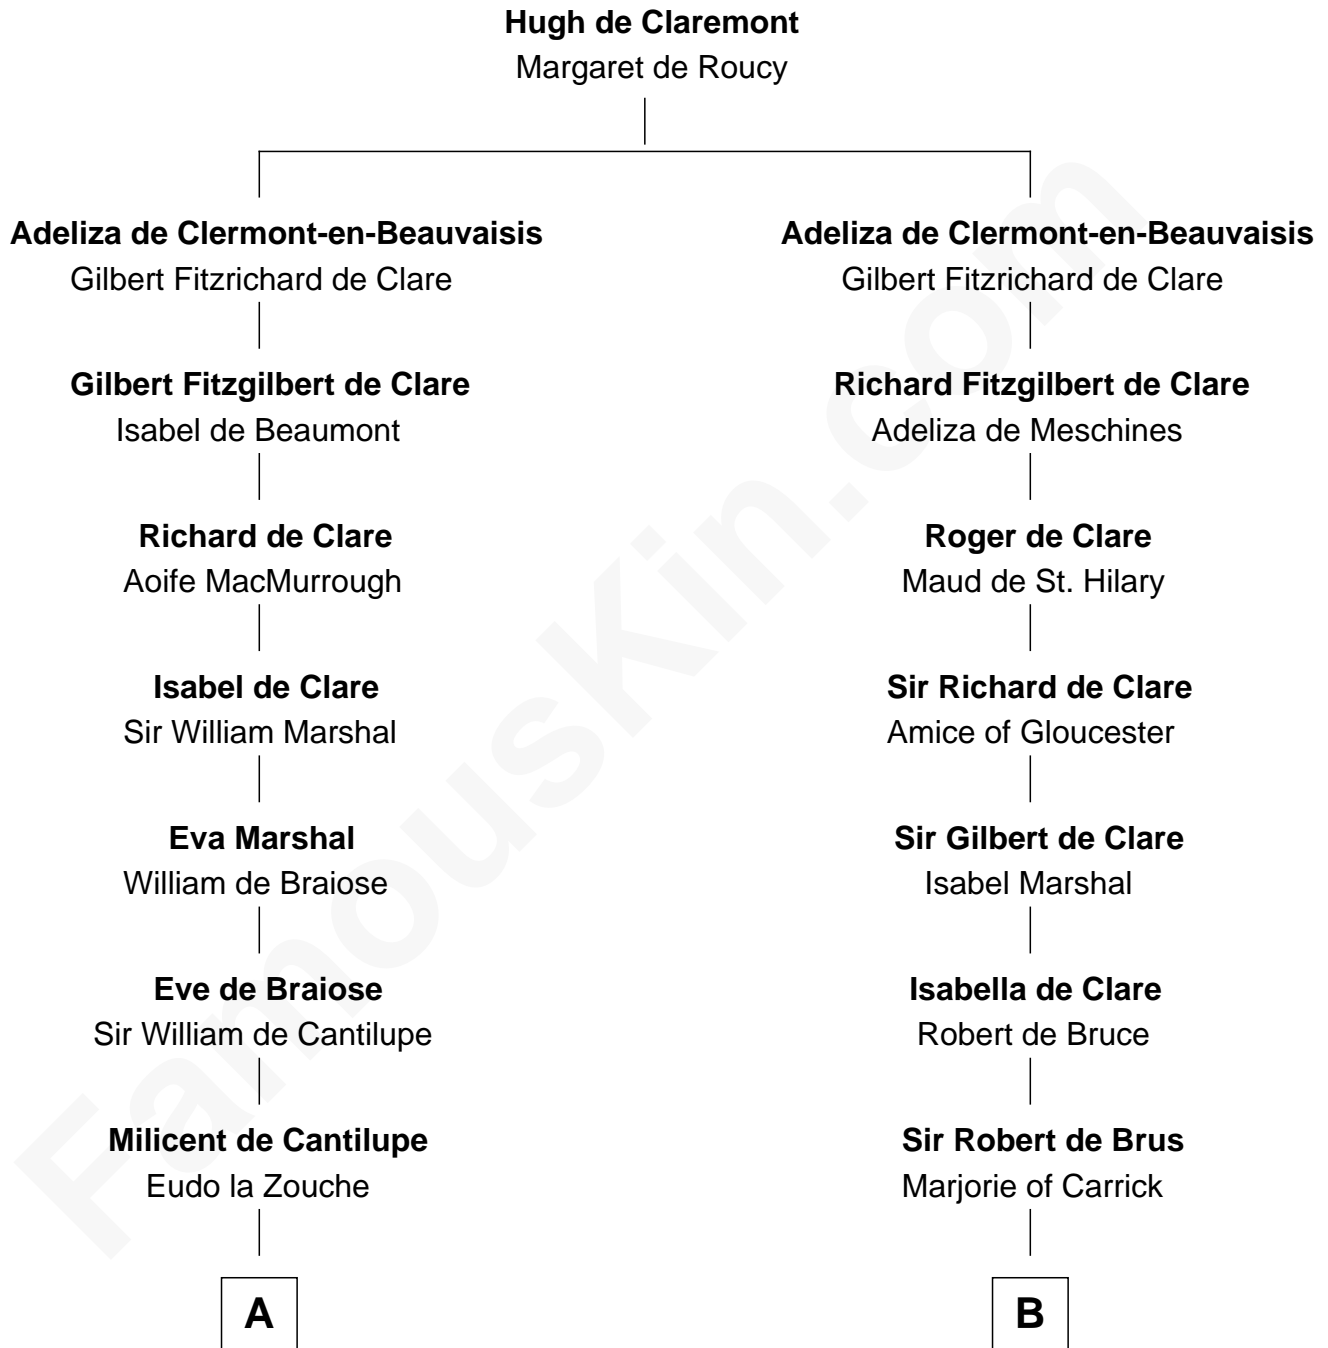

FamousKin.com
Relationship Chart of
George Washington
1st U.S. President

20th cousin 1 time removed of
Philip Livingston
Signer of the Declaration of Independence

C

John Washington

Anne Pope

Lawrence Washington

Mildred Warner

Augustine Washington

Mary Ball

George Washington

1st U.S. President

D

William Livingston

Agnes Livingston