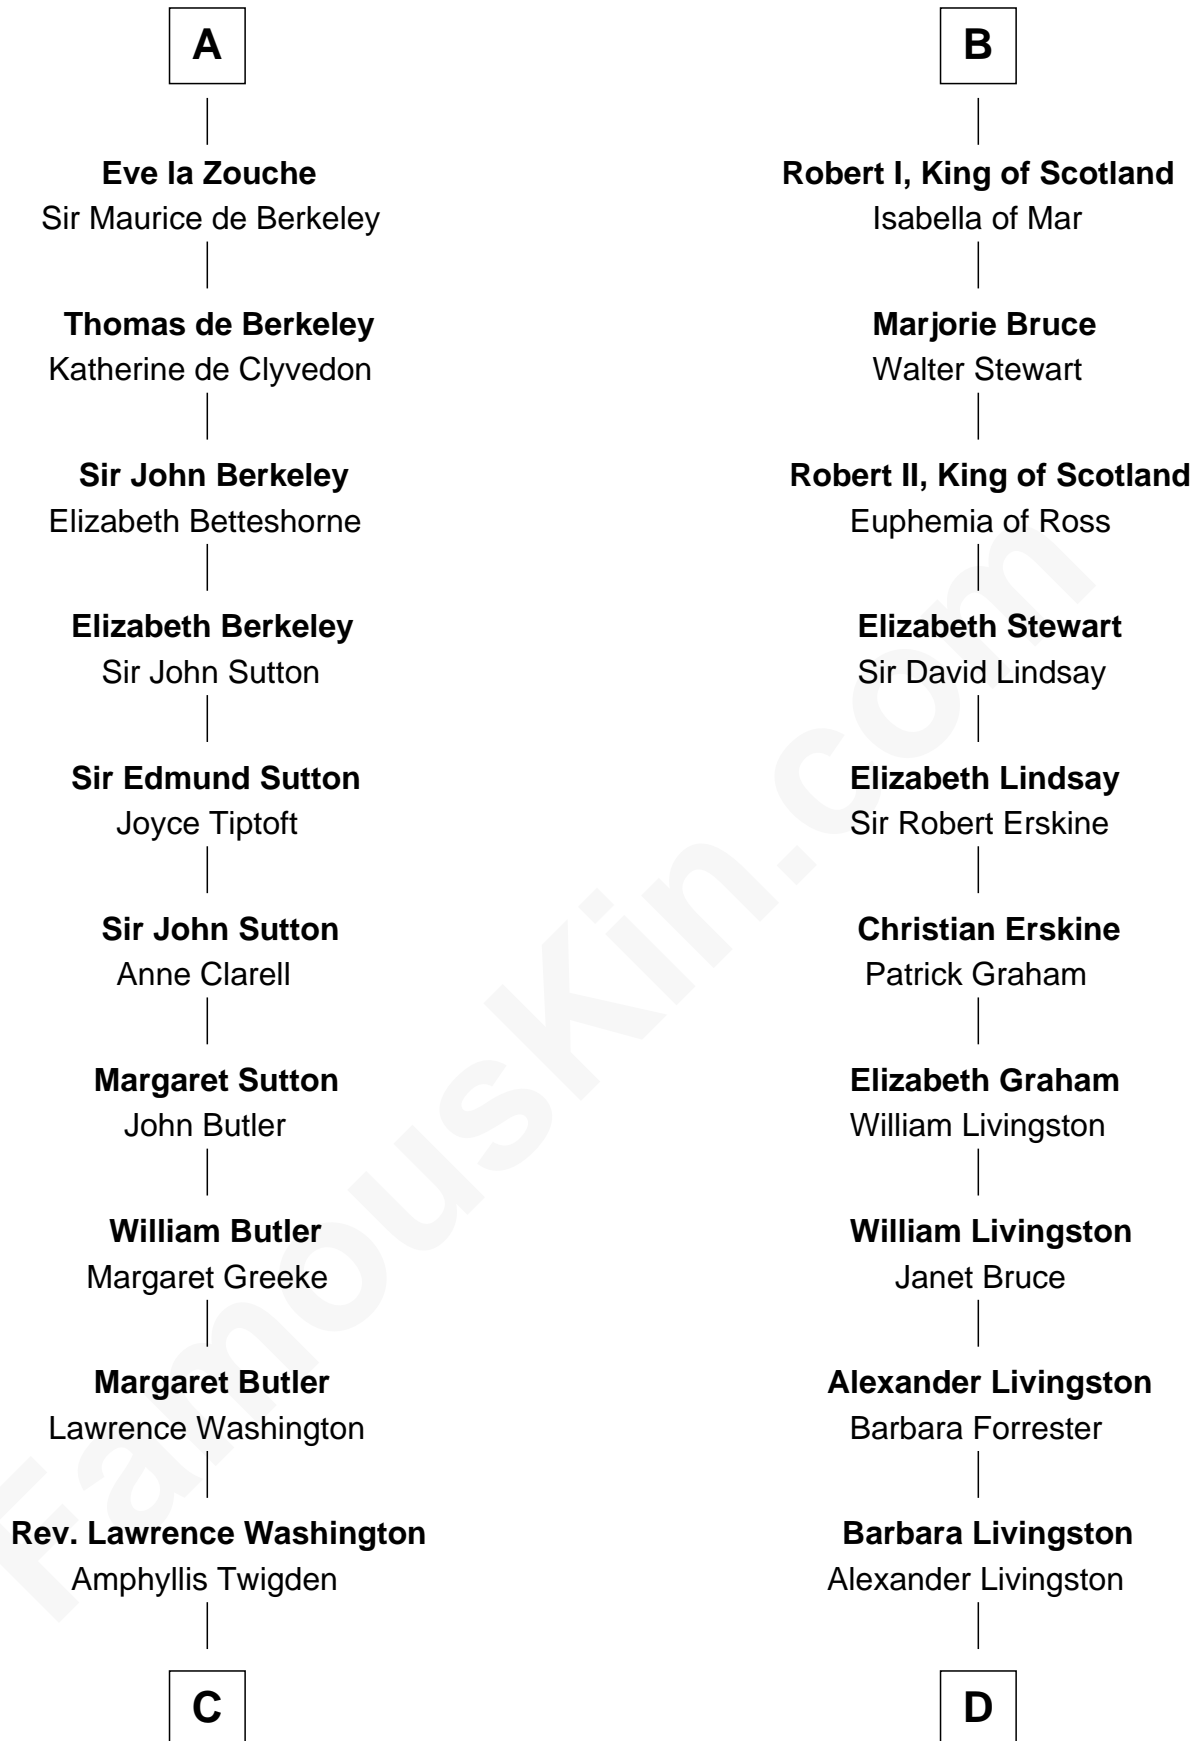

FamousKin.com
Relationship Chart of
George Washington
1st U.S. President

20th cousin 1 time removed of
Philip Livingston
Signer of the Declaration of Independence

C

John Washington

Anne Pope

Lawrence Washington

Mildred Warner

Augustine Washington

Mary Ball

George Washington

1st U.S. President

D

William Livingston

Agnes Livingston