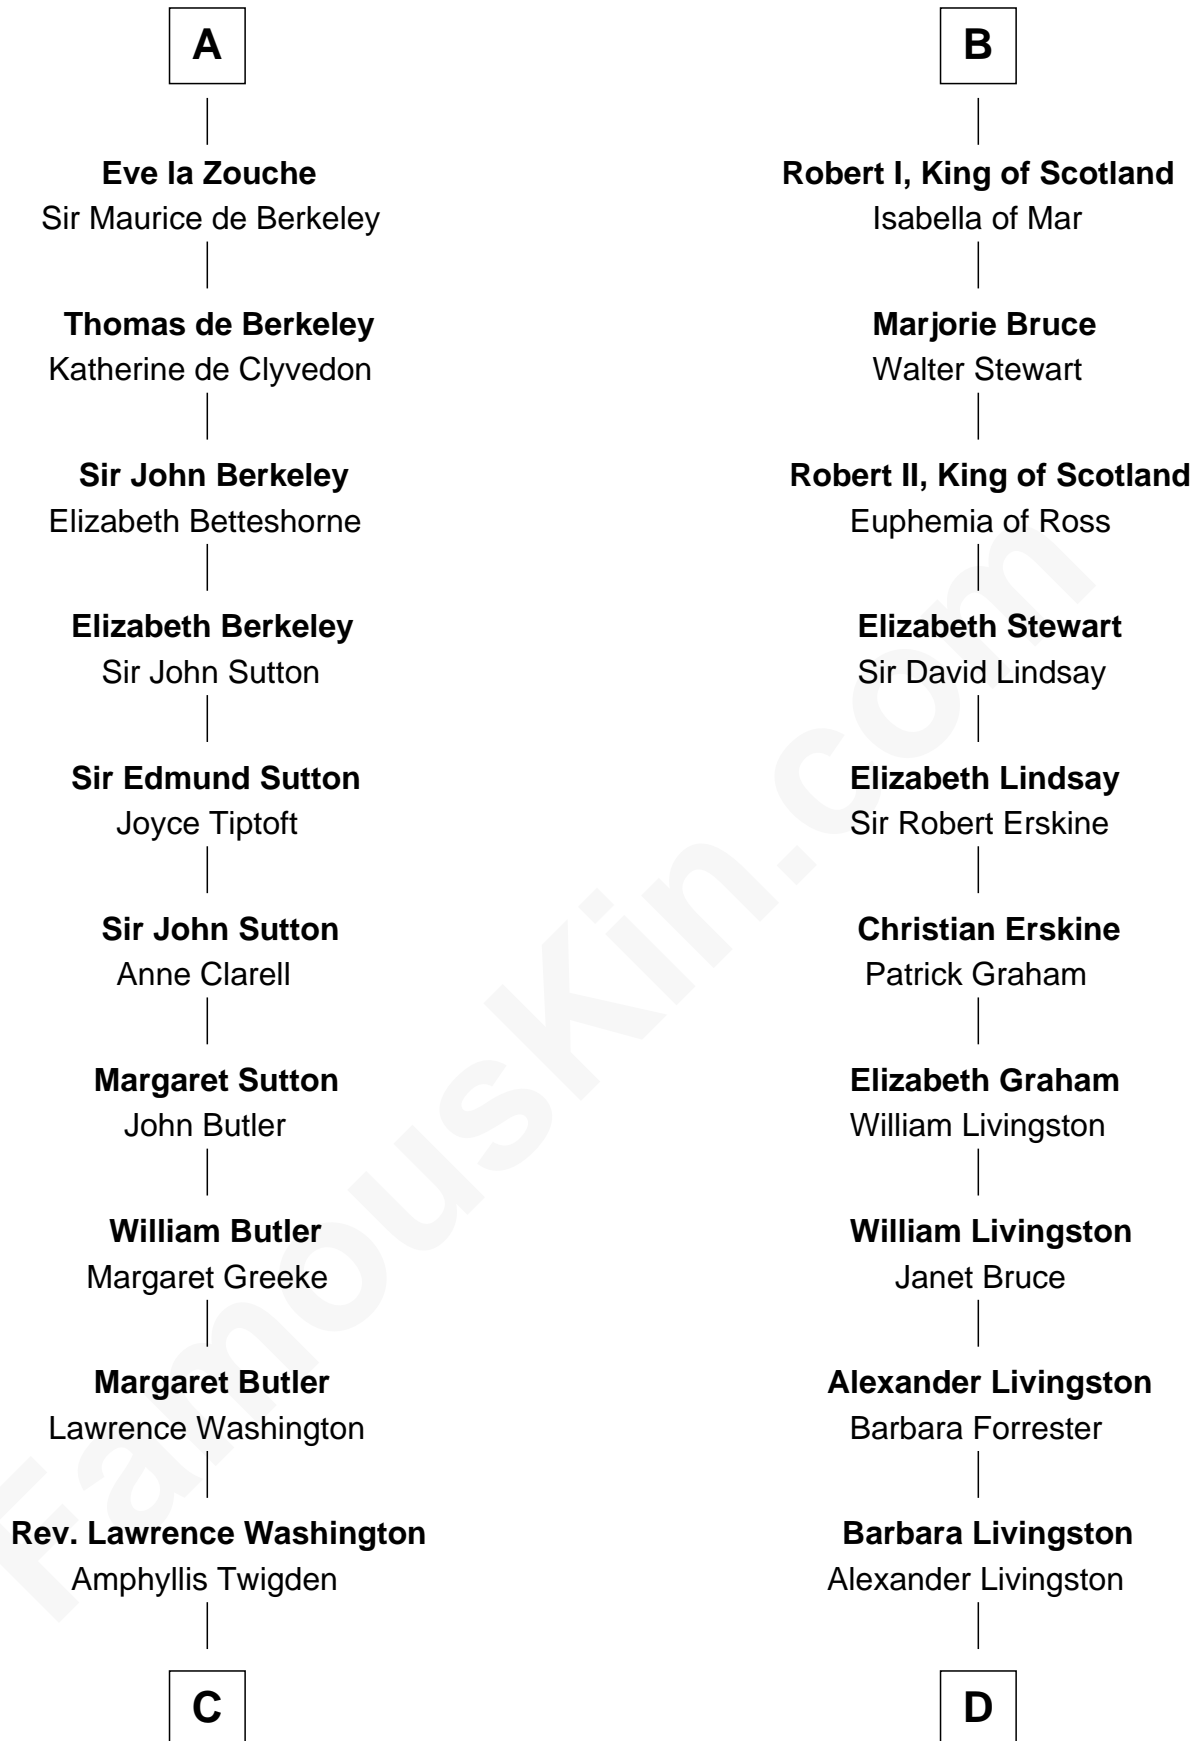

**FamousKin.com**  
**Relationship Chart of**  
**George Washington**  
*1st U.S. President*

20th cousin 1 time removed of  
**Philip Livingston**  
*Signer of the Declaration of Independence*

**C**

**John Washington**

Anne Pope

**Lawrence Washington**

Mildred Warner

**Augustine Washington**

Mary Ball

**George Washington**

*1st U.S. President*

**D**