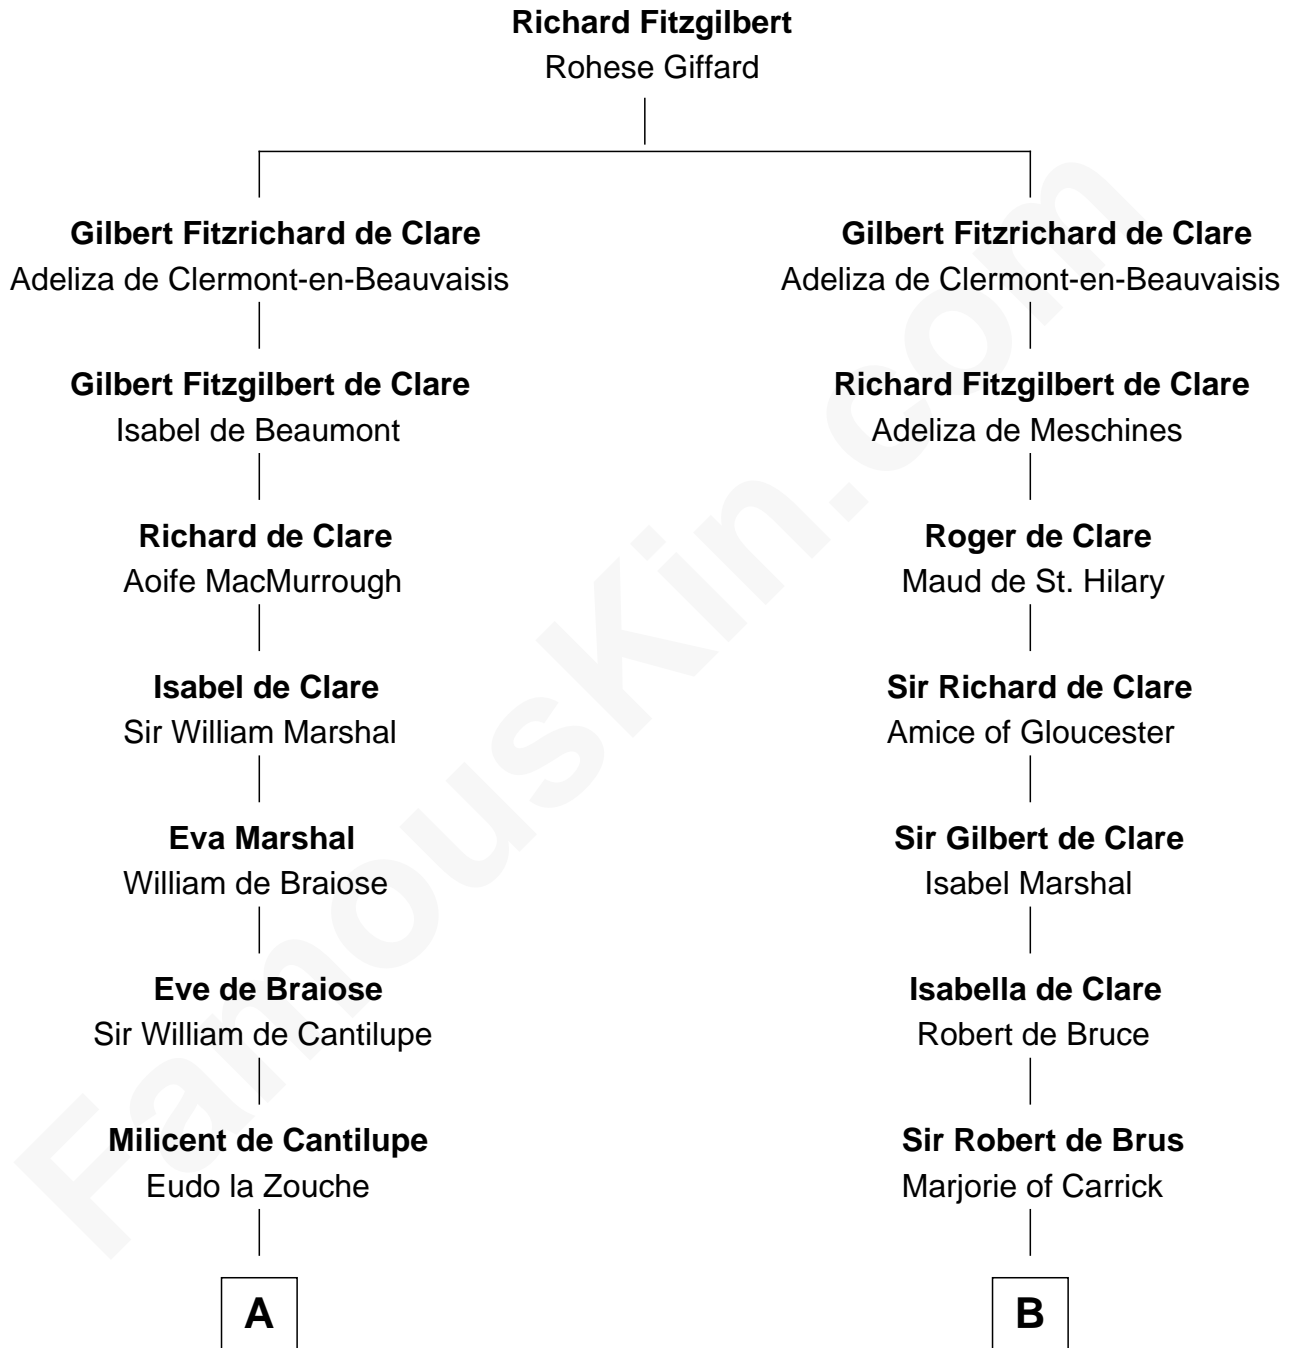

**FamousKin.com**  
**Relationship Chart of**  
**George Washington**  
*1st U.S. President*

20th cousin 1 time removed of  
**Philip Livingston**  
*Signer of the Declaration of Independence*

**C**

**John Washington**

Anne Pope

**Lawrence Washington**

Mildred Warner

**Augustine Washington**

Mary Ball

**George Washington**

*1st U.S. President*

**D**

**Philip Livingston**

*Signer of Declaration of Independence*