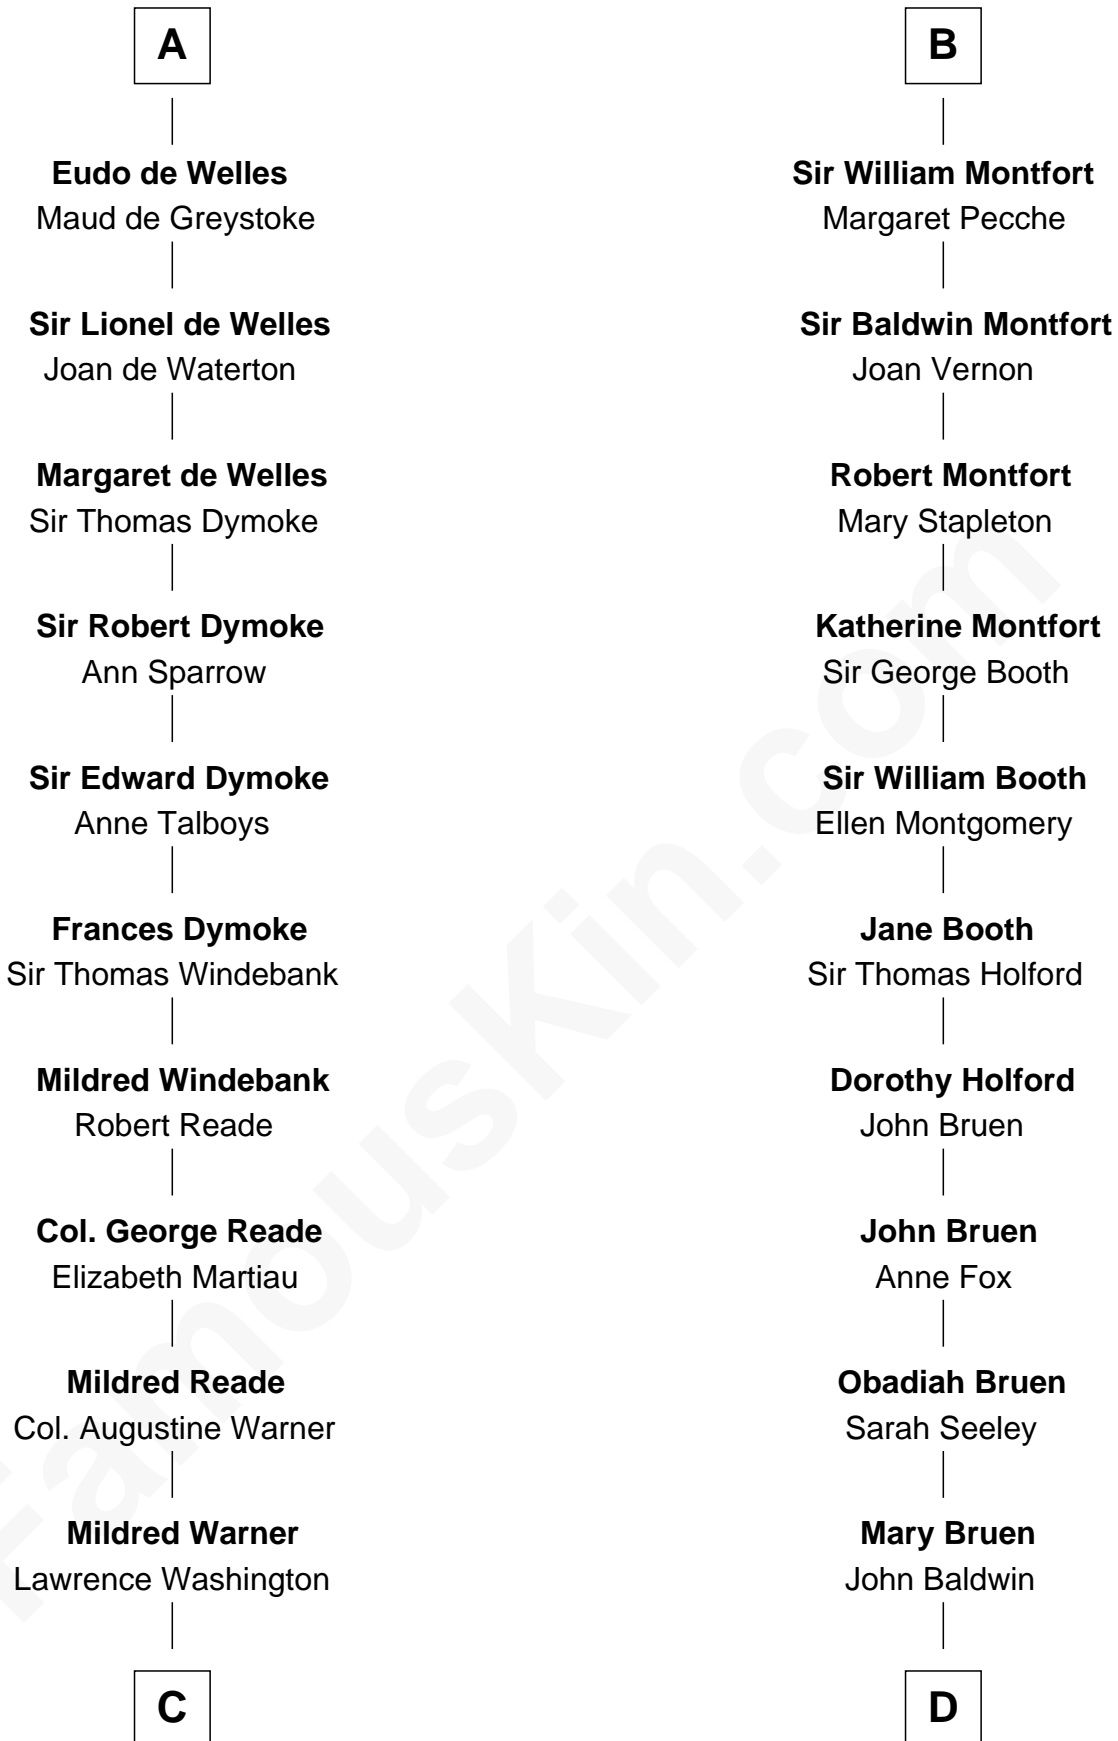

FamousKin.com
Relationship Chart of
George Washington
1st U.S. President

18th cousin 2 times removed of
Abraham Baldwin
Signer of the U.S. Constitution

C

Augustine Washington

Mary Ball

George Washington

1st U.S. President

D

Abigail Baldwin

Samuel Baldwin

Timothy Baldwin

Bathsheba Stone

Michael Baldwin

Lucy Dudley

Abraham Baldwin