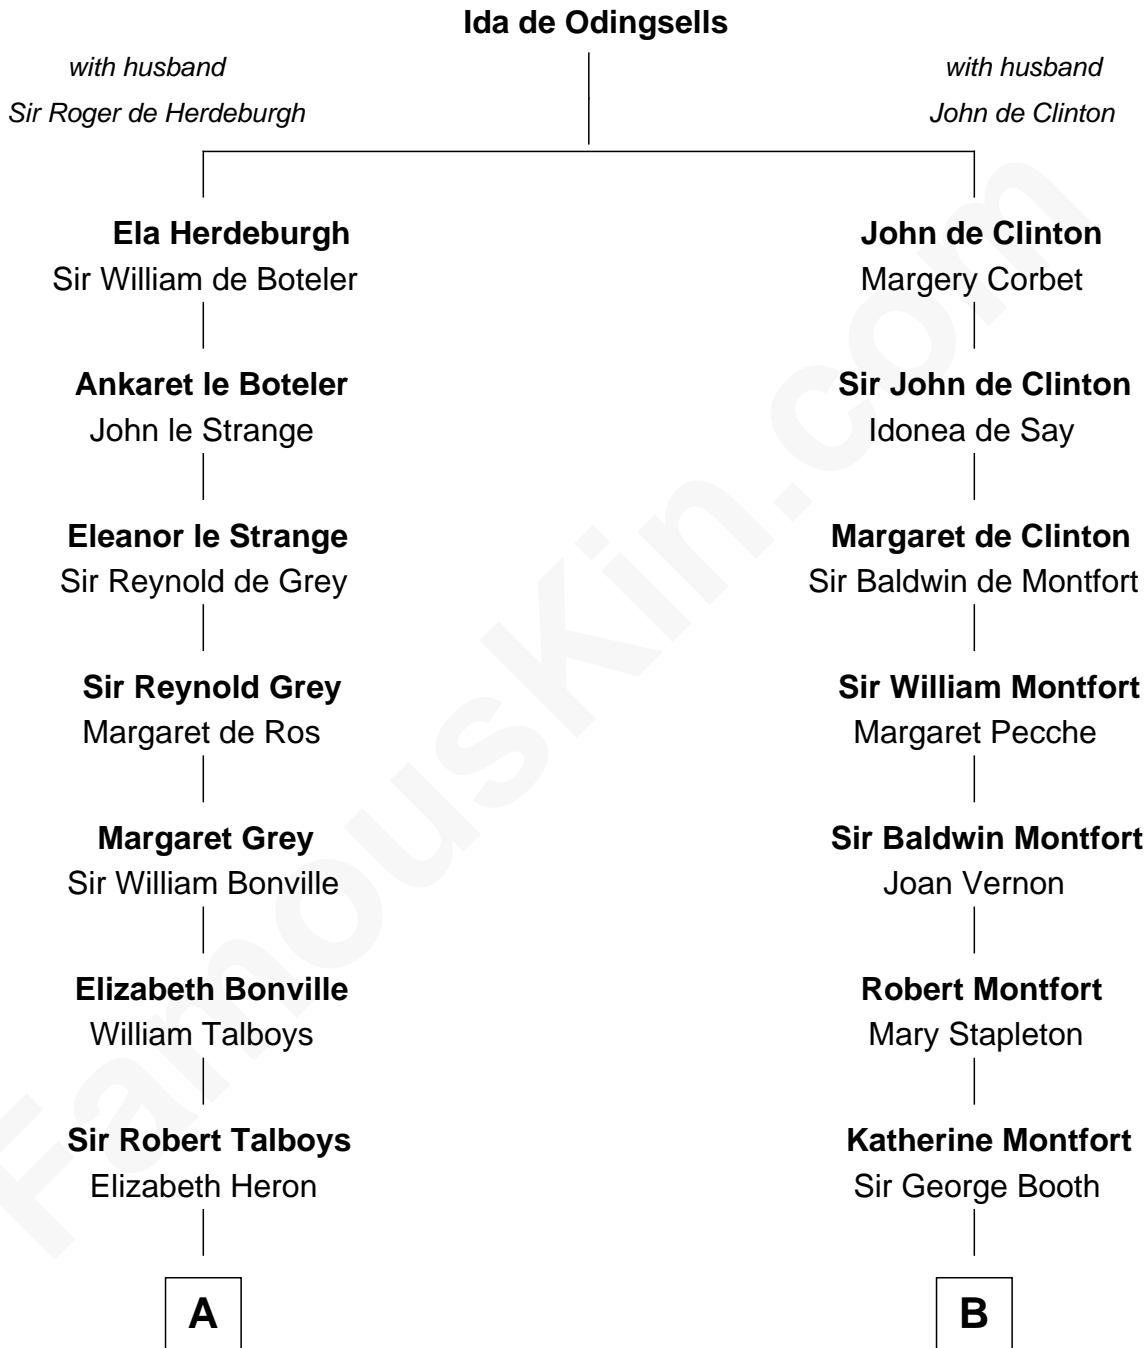

## Relationship Chart of

### George Washington

1st U.S. President

15th cousin 1 time removed of

**Abraham Baldwin**  
 Signer of the U.S. Constitution

**A**

**Sir George Talboys**  
Elizabeth Gascoigne

**Anne Talboys**  
Sir Edward Dymoke

**Frances Dymoke**  
Sir Thomas Windebank

**Mildred Windebank**  
Robert Reade

**Col. George Reade**  
Elizabeth Martiau

**Mildred Reade**  
Col. Augustine Warner

**Mildred Warner**  
Lawrence Washington

**Augustine Washington**  
Mary Ball