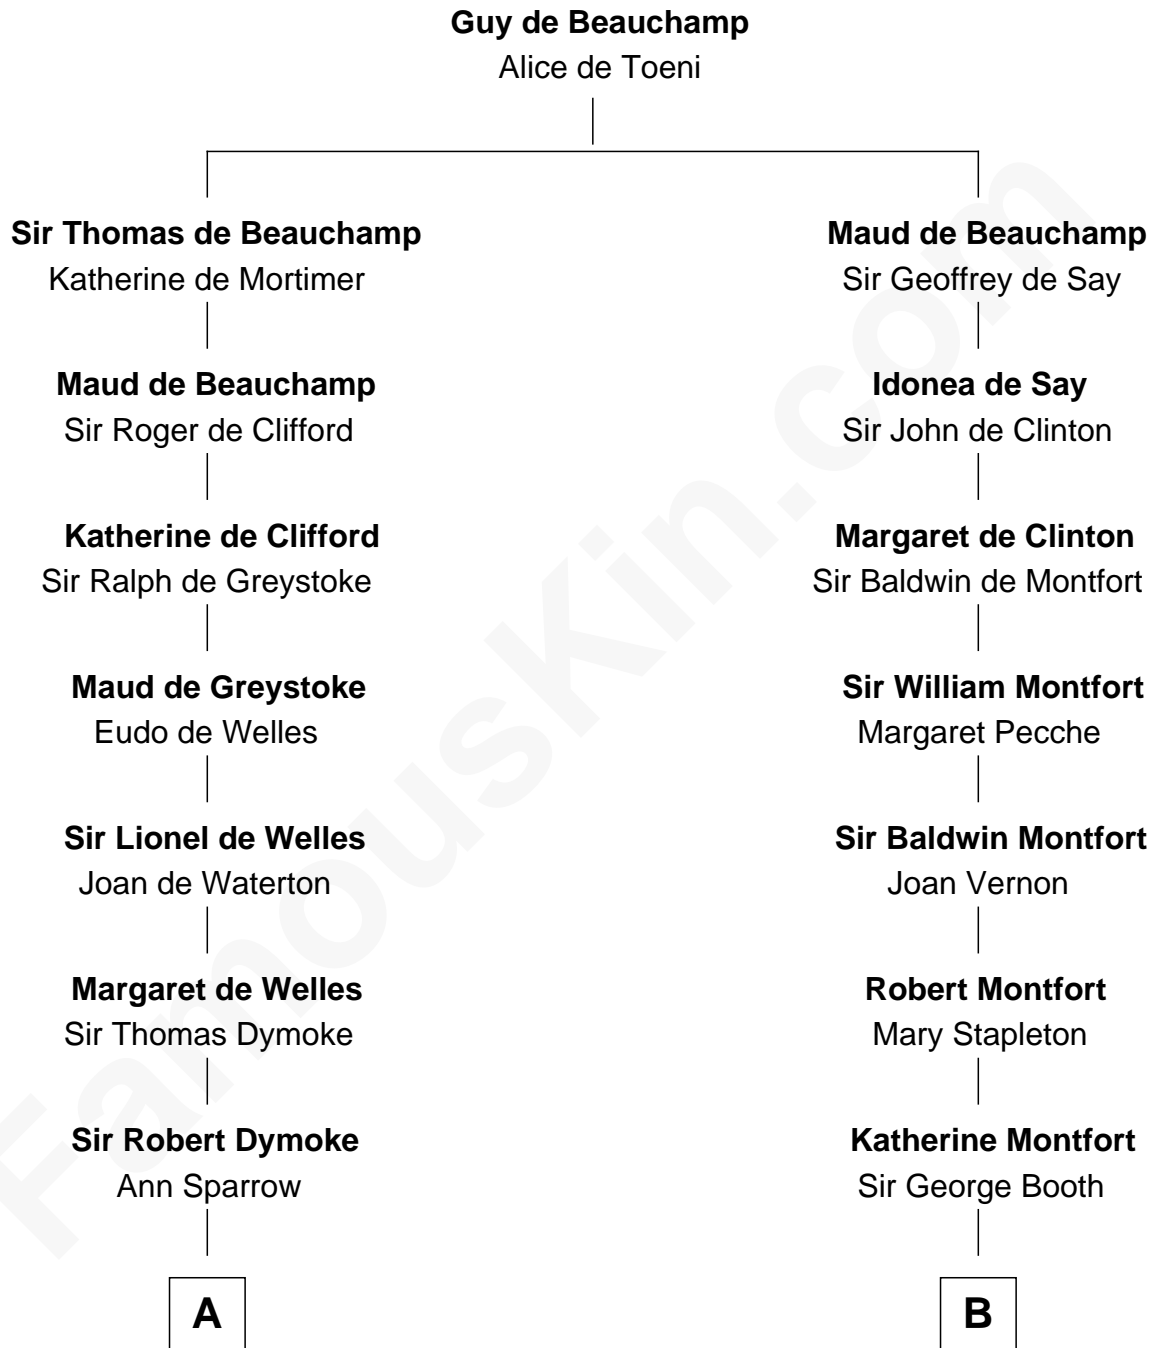

FamousKin.com
Relationship Chart of
George Washington
1st U.S. President

14th cousin 2 times removed of
Abraham Baldwin
Signer of the U.S. Constitution

A

Sir Edward Dymoke

Anne Talboys

Frances Dymoke

Sir Thomas Windebank

Mildred Windebank

Robert Reade

Col. George Reade

Elizabeth Martiau

Mildred Reade

Col. Augustine Warner

Mildred Warner

Lawrence Washington

Augustine Washington

Mary Ball

George Washington

1st U.S. President

B

Sir William Booth

Ellen Montgomery

Jane Booth