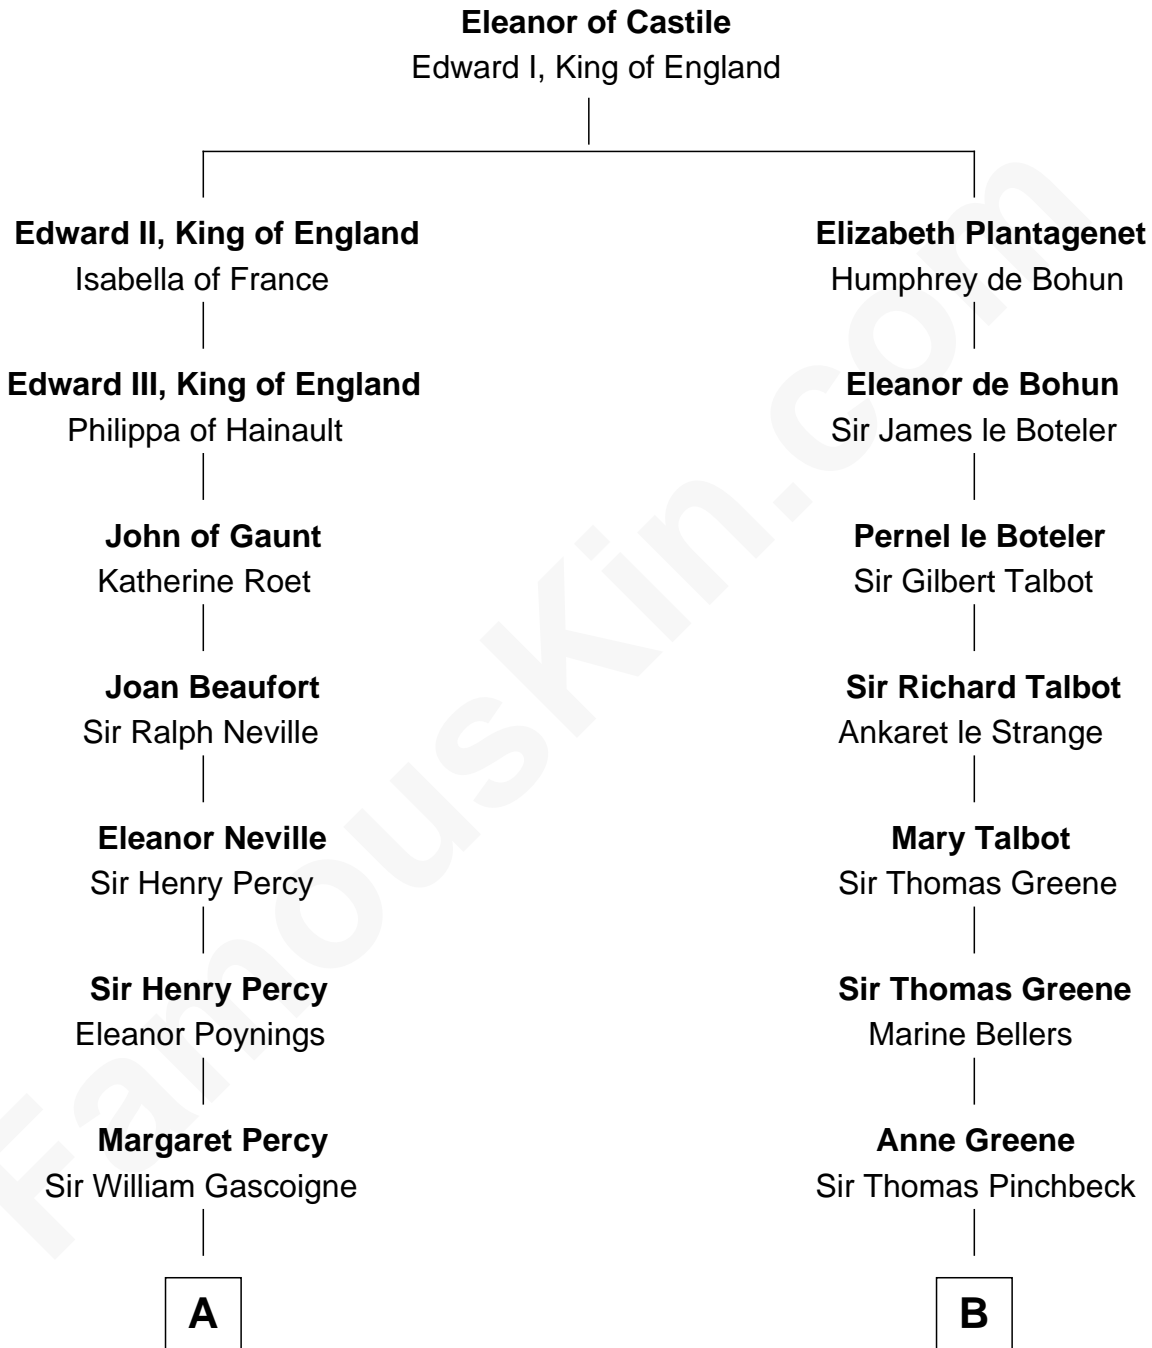

FamousKin.com
Relationship Chart of
George Washington
1st U.S. President

15th cousin 1 time removed of

Charles Carroll
Signer of the Declaration of Independence

A

Elizabeth Gascoigne

Sir George Talboys

Anne Talboys

Sir Edward Dymoke

Frances Dymoke

Sir Thomas Windebank

Mildred Windebank

Robert Reade

Col. George Reade

Elizabeth Martiau

Mildred Reade

Col. Augustine Warner

Mildred Warner

Lawrence Washington

Augustine Washington

Mary Ball

George Washington

1st U.S. President

B