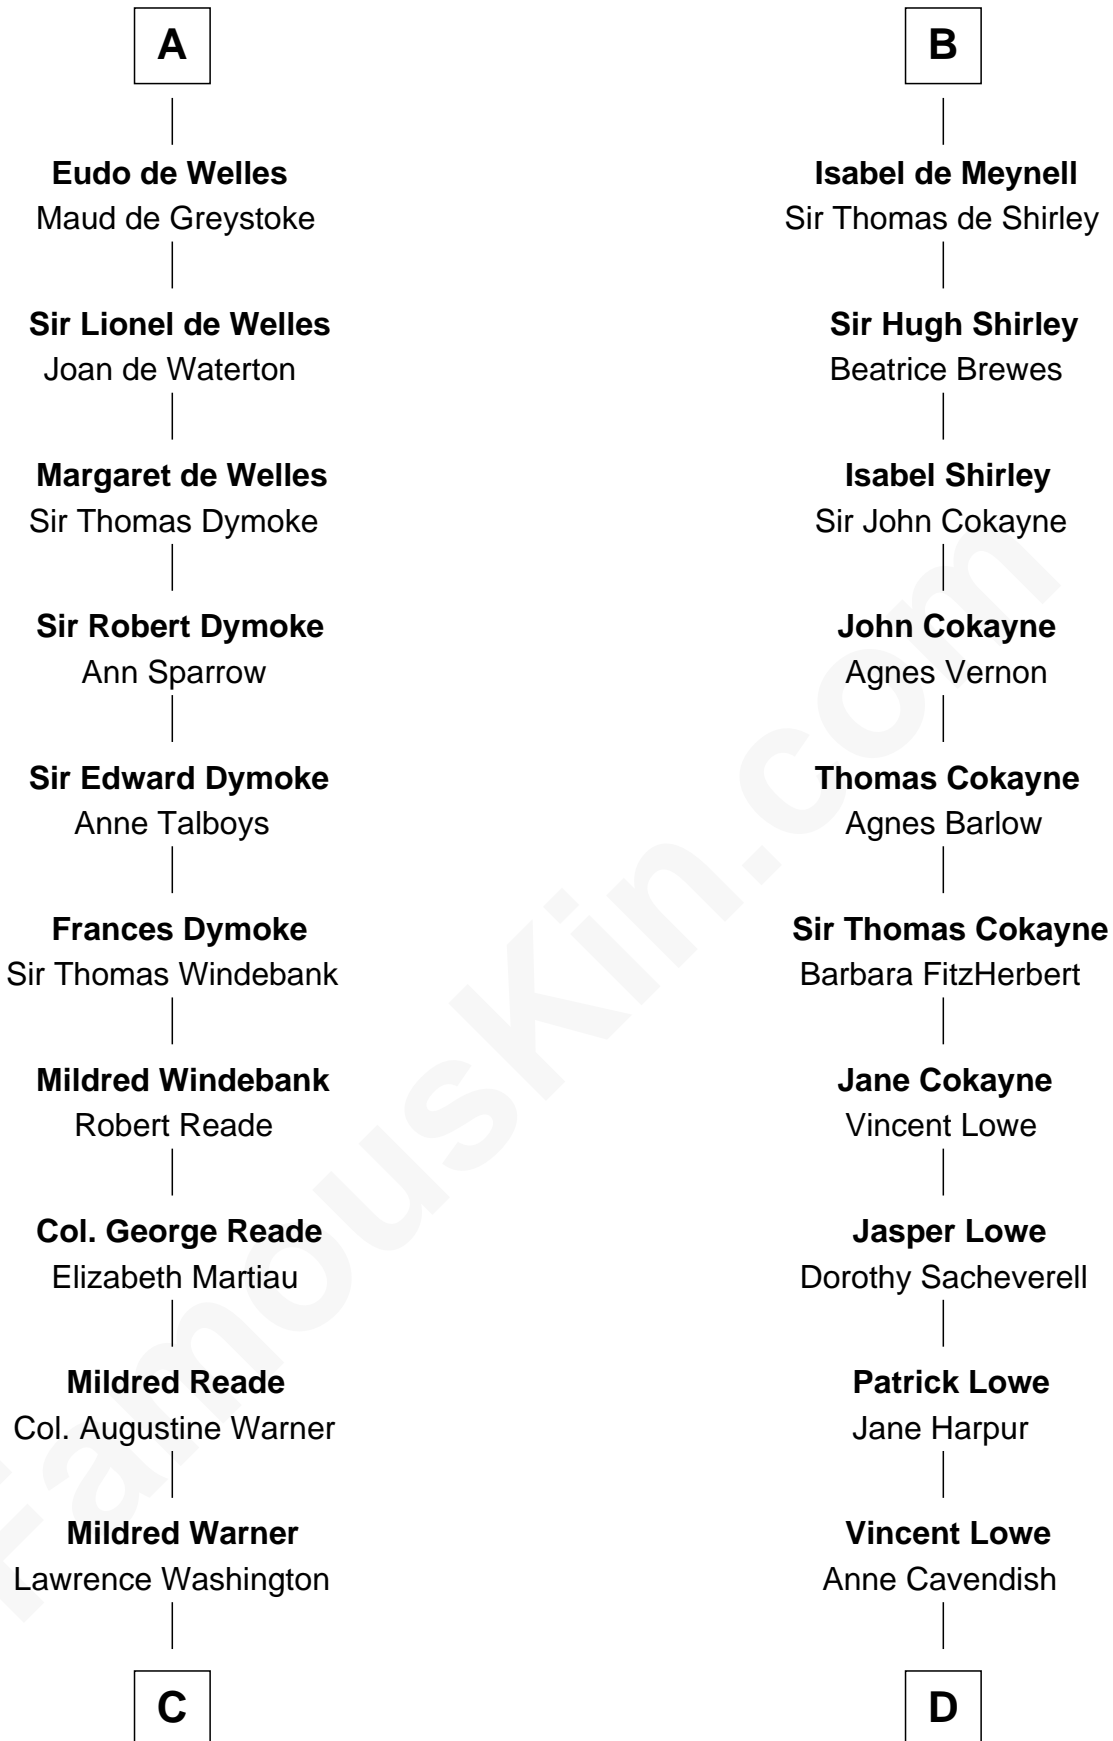

FamousKin.com
Relationship Chart of
George Washington
1st U.S. President

18th cousin 3 times removed of

Charles Carroll
Signer of the Declaration of Independence

C

Augustine Washington

Mary Ball

George Washington

1st U.S. President

D

Jane Lowe

Col. Henry Sewall

Nicholas Sewall

Susanna Burgess

Jane Sewall

Clement Brooke