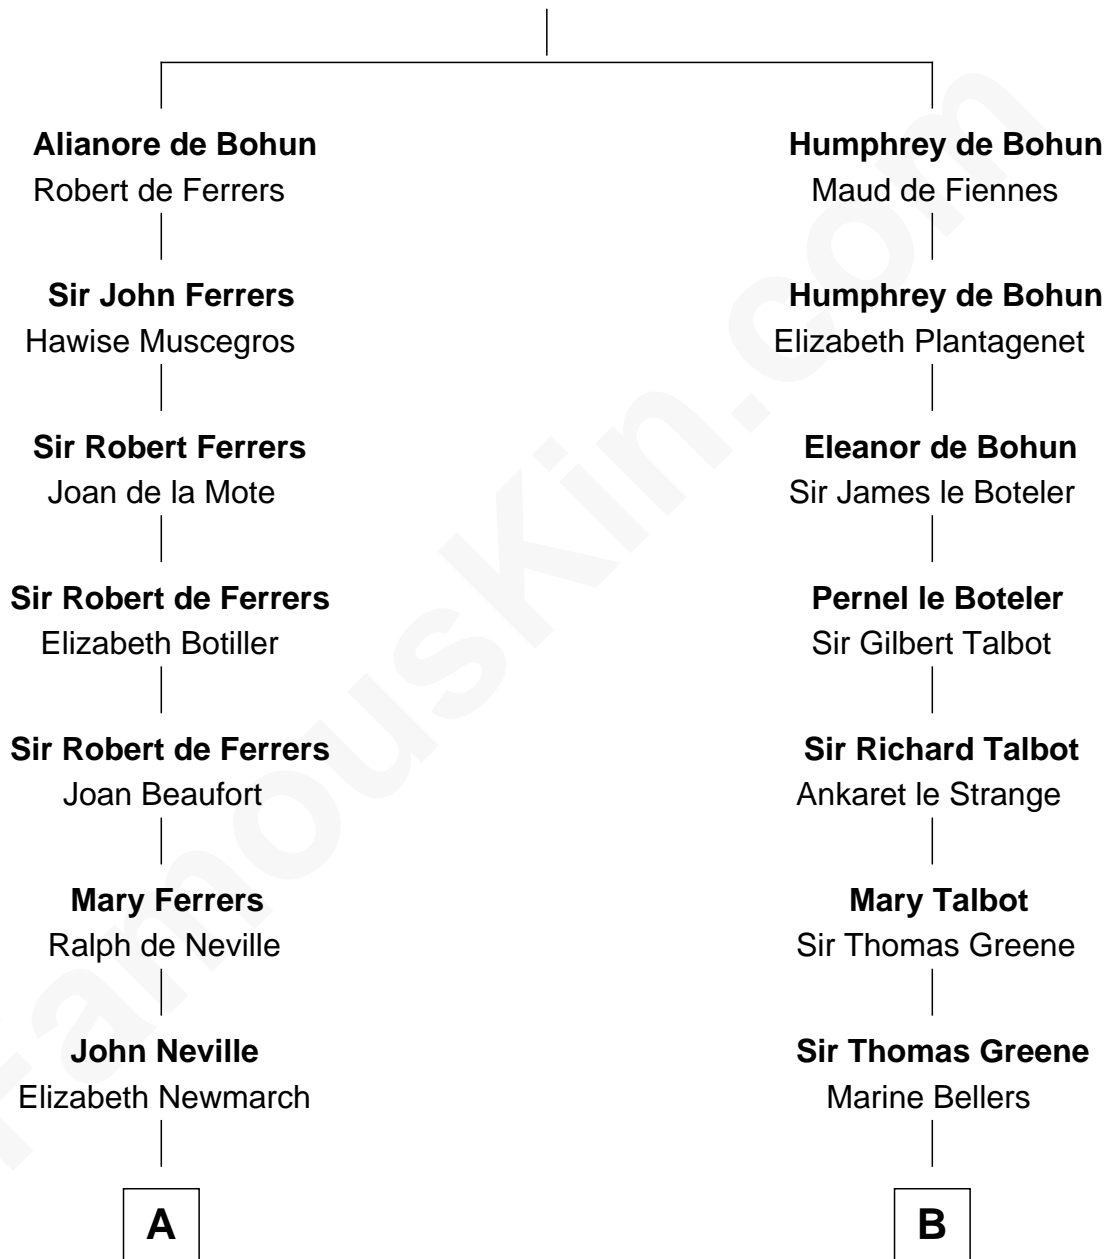

FamousKin.com

Relationship Chart of

George Washington

1st U.S. President

17th cousin of

Charles Carroll

Signer of the Declaration of Independence

Sir Humphrey de Bohun

Eleanor de Braiose

A

Jane de Neville
Sir William Gascoigne

Sir William Gascoigne
Margaret Percy

Elizabeth Gascoigne
Sir George Talboys

Anne Talboys
Sir Edward Dymoke

Frances Dymoke
Sir Thomas Windebank

Mildred Windebank
Robert Reade

Col. George Reade
Elizabeth Martiau

Mildred Reade
Col. Augustine Warner

Mildred Warner
Lawrence Washington

Augustine Washington
Mary Ball

George Washington
1st U.S. President

B

Anne Greene
Sir Thomas Pinchbeck