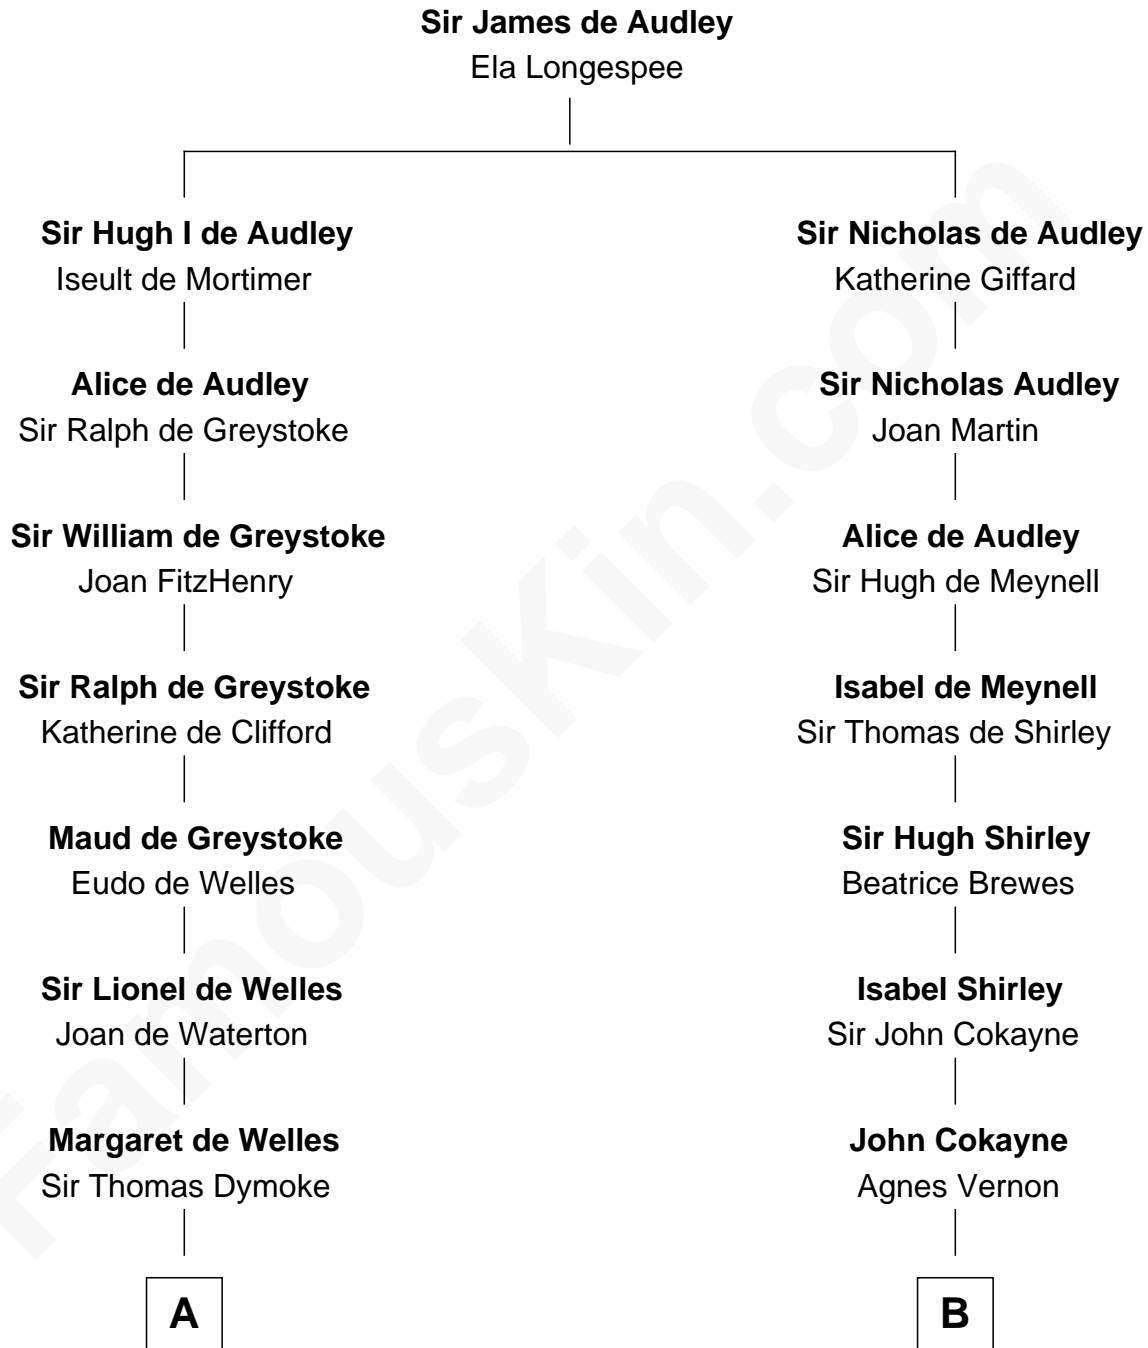

**FamousKin.com**  
**Relationship Chart of**  
**George Washington**  
*1st U.S. President*

15th cousin 2 times removed of

**Charles Carroll**  
*Signer of the Declaration of Independence*

**A**

**Sir Robert Dymoke**

Ann Sparrow

**Sir Edward Dymoke**

Anne Talboys

**Frances Dymoke**

Sir Thomas Windebank

**Mildred Windebank**

Robert Reade

**Col. George Reade**

Elizabeth Martiau

**Mildred Reade**

Col. Augustine Warner

**Mildred Warner**

Lawrence Washington

**Augustine Washington**

Mary Ball

**George Washington**