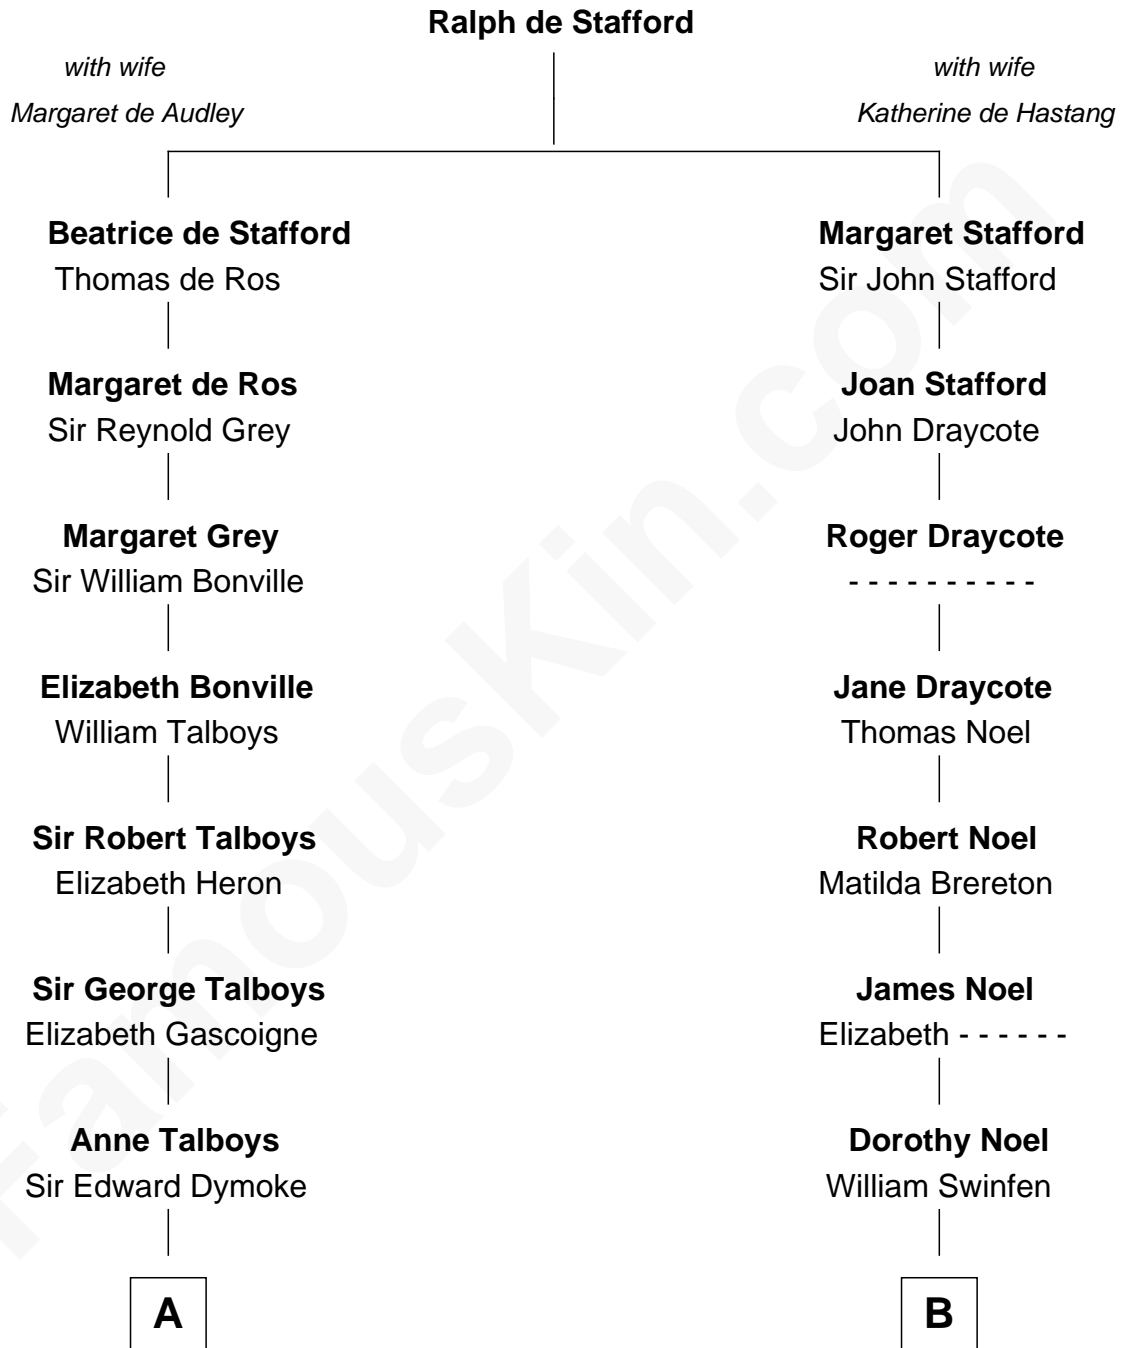

FamousKin.com
Relationship Chart of
George Washington
1st U.S. President

13th cousin 1 time removed of
Daniel Carroll
Signer of the U.S. Constitution

A

Frances Dymoke
Sir Thomas Windebank

Mildred Windebank
Robert Reade

Col. George Reade
Elizabeth Martiau

Mildred Reade
Col. Augustine Warner

Mildred Warner
Lawrence Washington

Augustine Washington
Mary Ball

George Washington
1st U.S. President

B

Arthur Swinfen
Alice Ragdale

Elizabeth Swinfen
John Dugdale