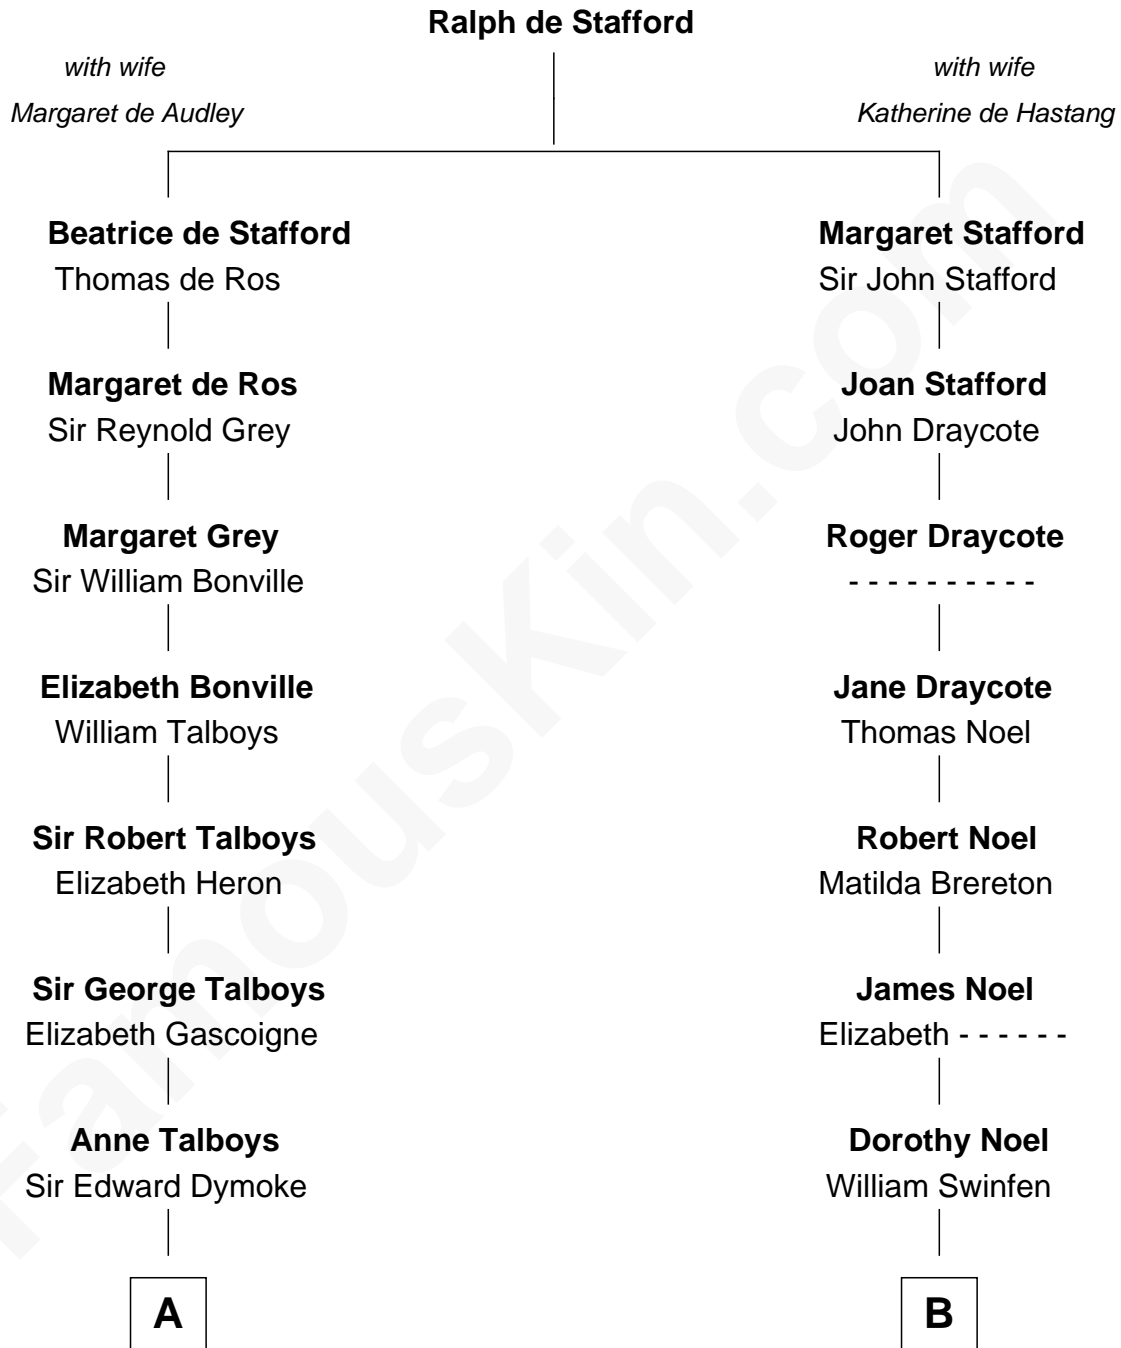

## Relationship Chart of

### George Washington

1st U.S. President

13th cousin 1 time removed of

**John Carroll**  
 Founder of Georgetown University

**A**

**Frances Dymoke**  
Sir Thomas Windebank

**Mildred Windebank**  
Robert Reade

**Col. George Reade**  
Elizabeth Martiau

**Mildred Reade**  
Col. Augustine Warner

**Mildred Warner**  
Lawrence Washington

**Augustine Washington**  
Mary Ball

**George Washington**  
*1st U.S. President*