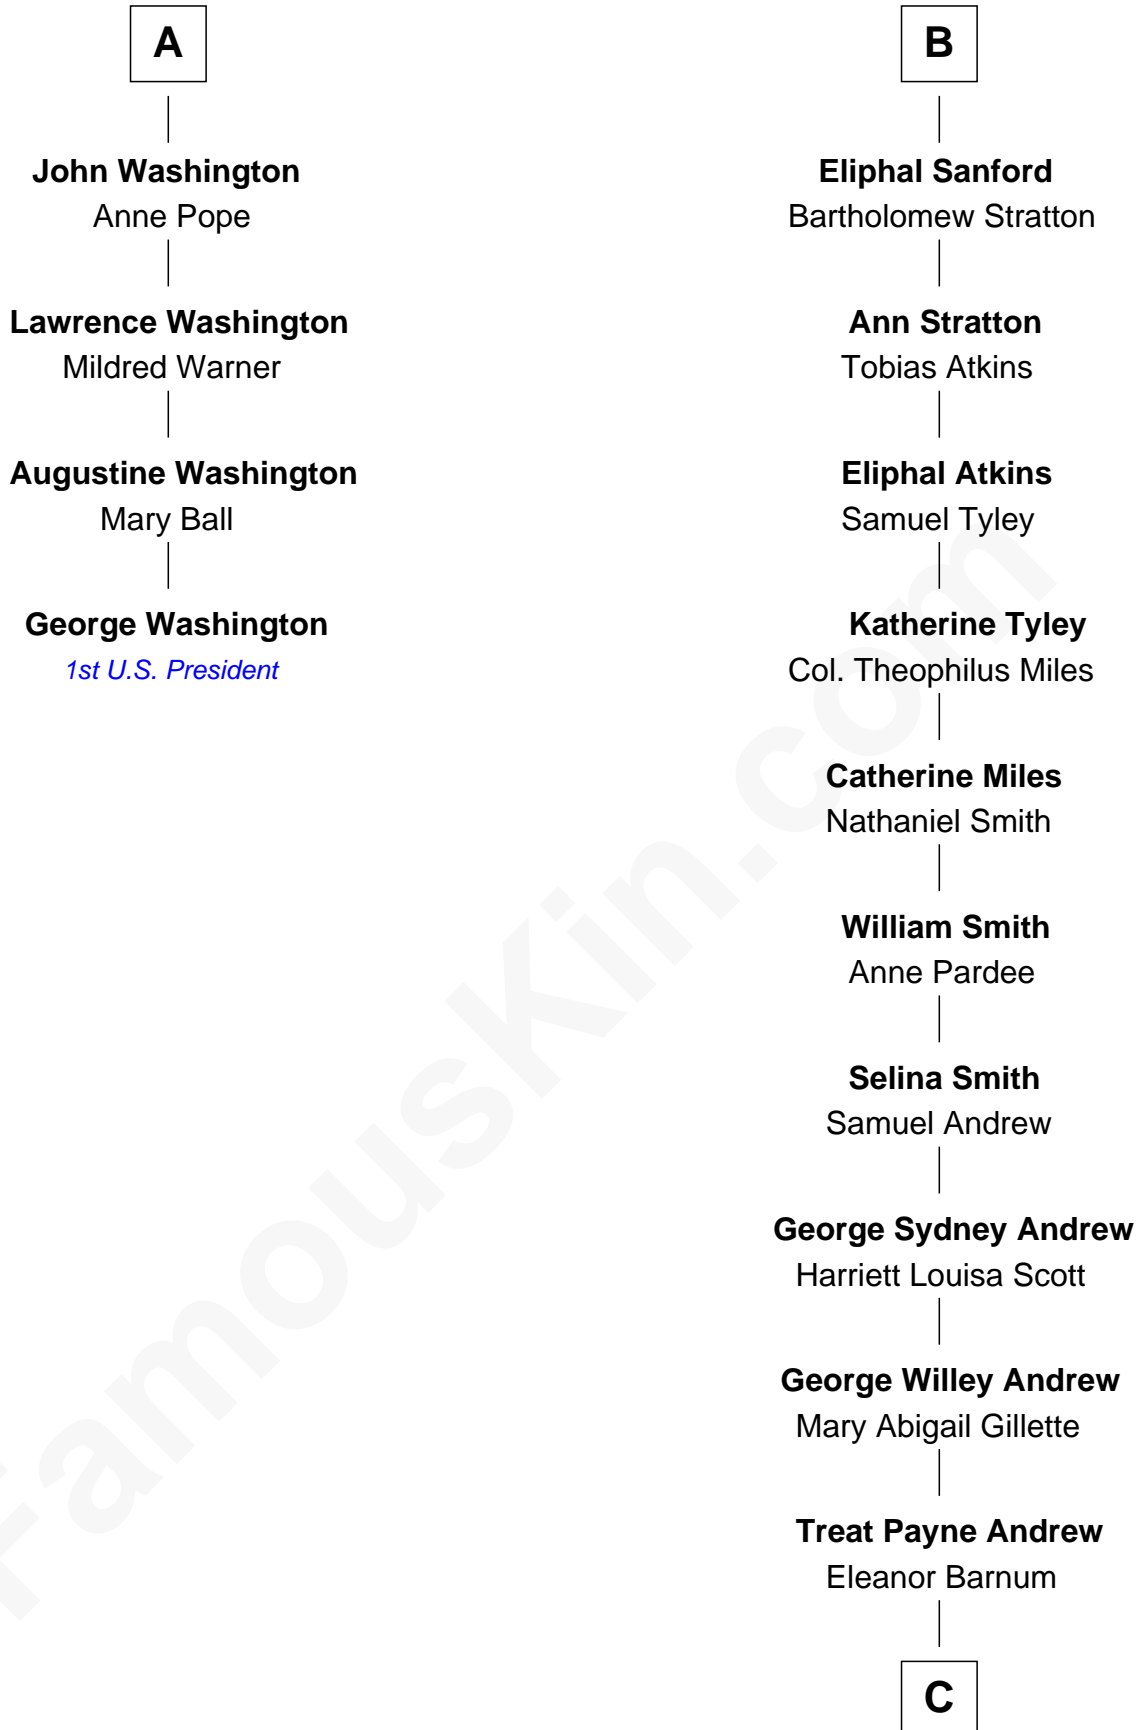

## Relationship Chart of

### George Washington

1st U.S. President

10th cousin 8 times removed of

**Treat Williams**  
TV & Movie Actor

**C**

**Marian Andrew**  
Richard Norman Williams

**Treat Williams**  
*TV & Movie Actor*

FamousKin.com