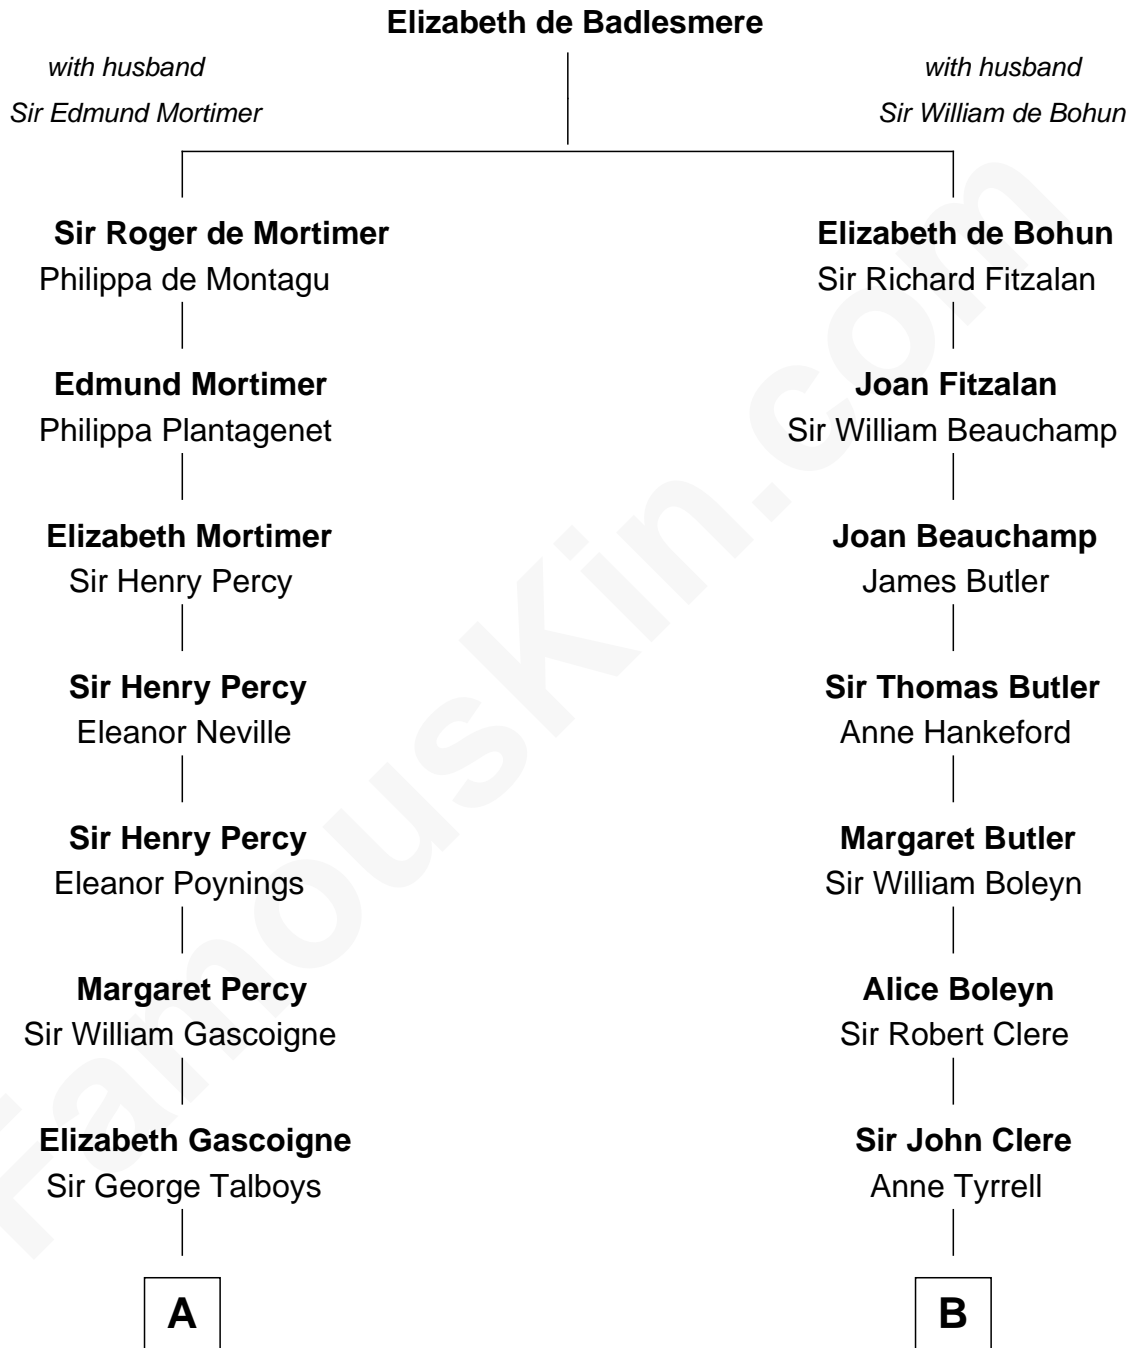

FamousKin.com

Relationship Chart of

George Washington

1st U.S. President

14th cousin 7 times removed of

Treat Williams
TV & Movie Actor

C

Rufus M. Gillette

Abigail Payne

Mary Abigail Gillette

George Willey Andrew

Treat Payne Andrew

Eleanor Barnum

Marian Andrew

Richard Norman Williams

Treat Williams