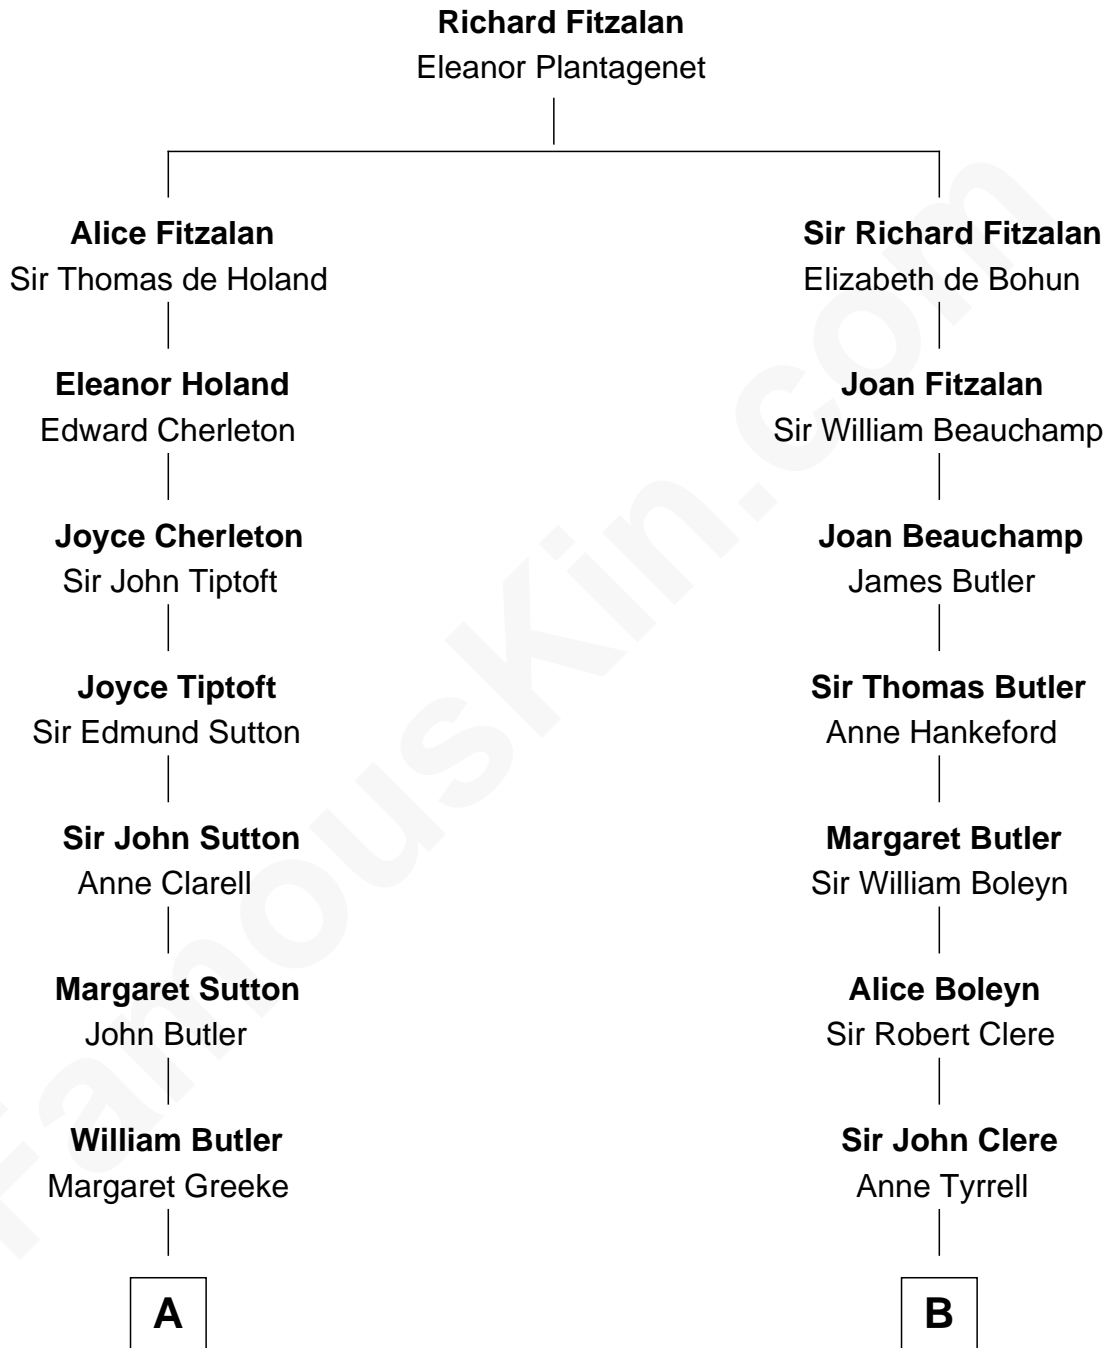

FamousKin.com

Relationship Chart of

George Washington

1st U.S. President

12th cousin 9 times removed of

Treat Williams
TV & Movie Actor

C

Rufus M. Gillette

Abigail Payne

Mary Abigail Gillette

George Willey Andrew

Treat Payne Andrew

Eleanor Barnum

Marian Andrew

Richard Norman Williams

Treat Williams