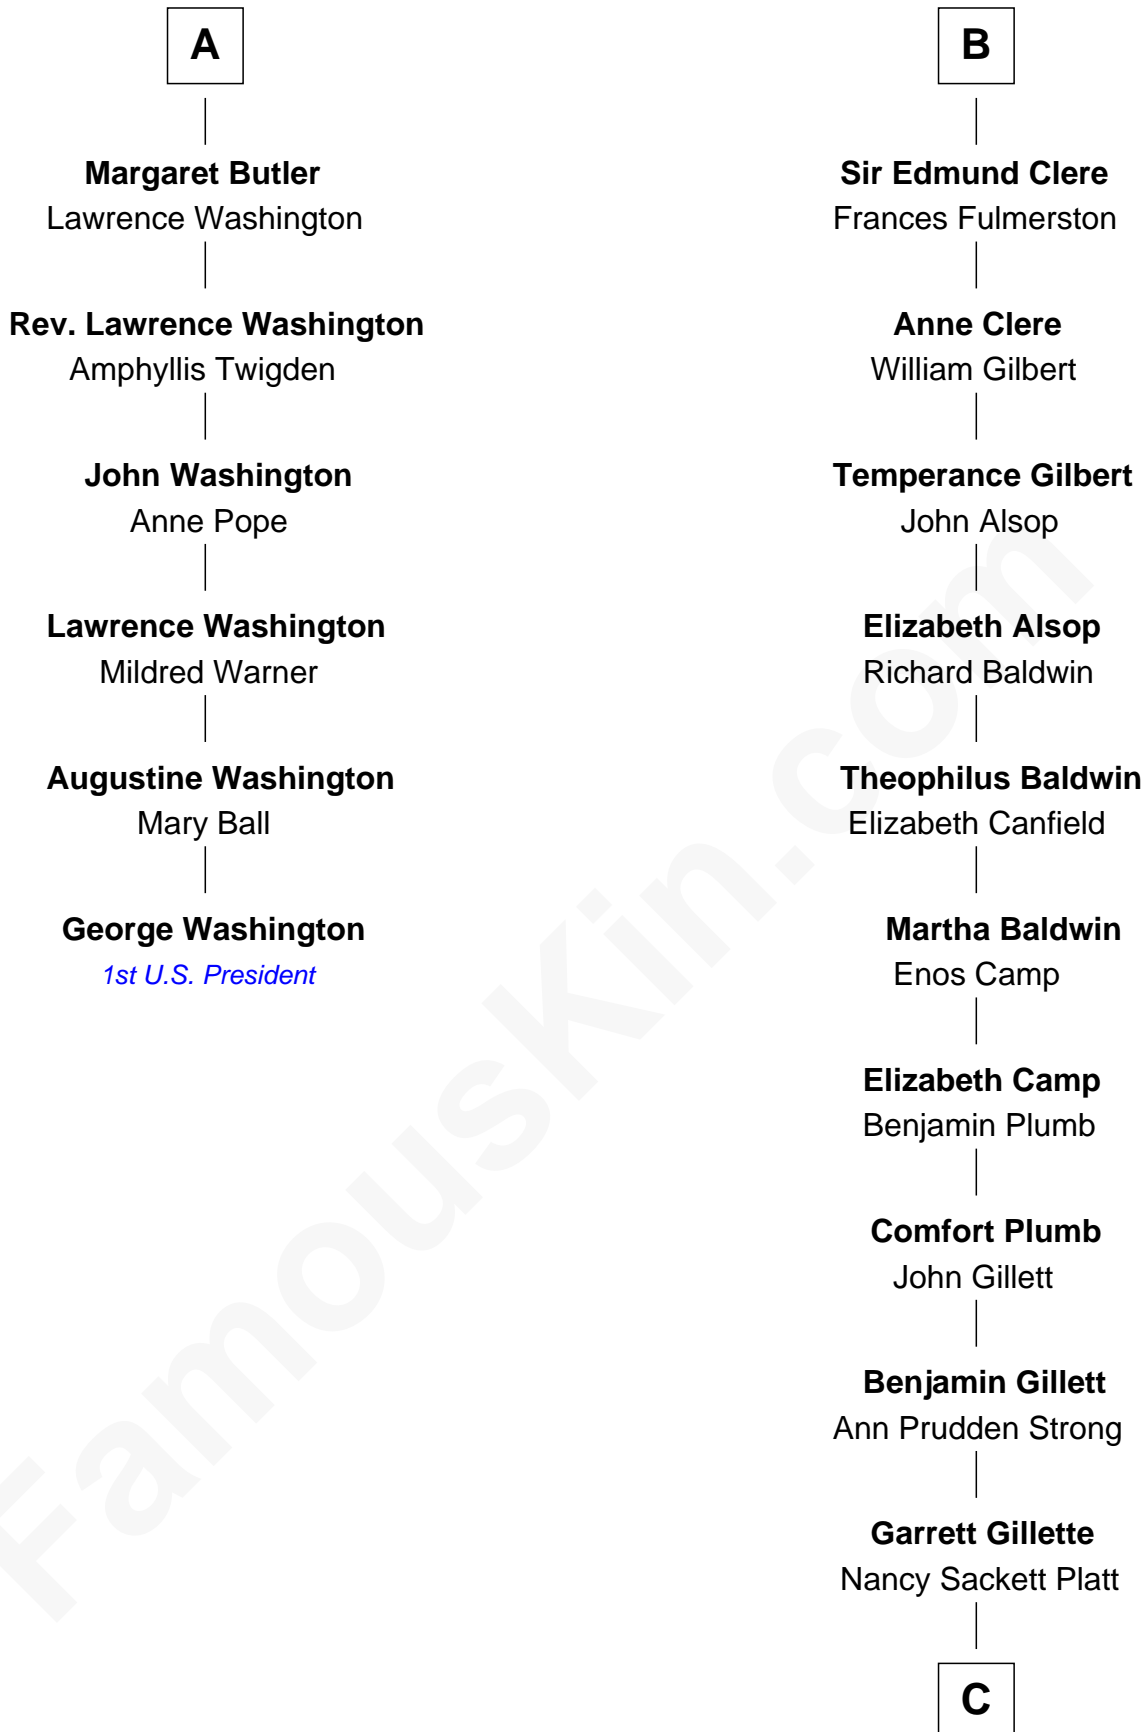

FamousKin.com

Relationship Chart of

George Washington

1st U.S. President

12th cousin 9 times removed of

Treat Williams
TV & Movie Actor

C

Rufus M. Gillette

Abigail Payne

Mary Abigail Gillette

George Willey Andrew

Treat Payne Andrew

Eleanor Barnum

Marian Andrew

Richard Norman Williams

Treat Williams